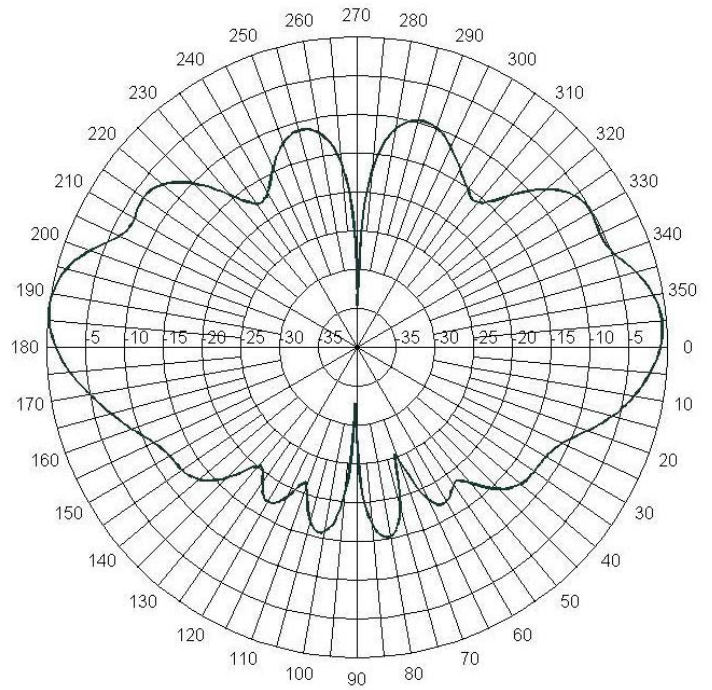

Radiation Pattern(s)

BMAXC7635S Elevation Cut

BMAX9105 Elevation Cut

BMAXC24503 Elevation Cut

BMAXC24505 Elevation Cut