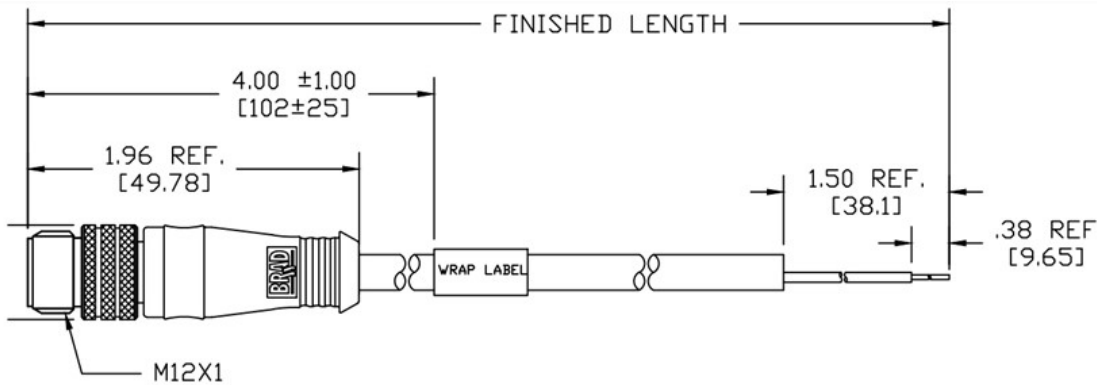

Product Change Notification

Date Issued :	March 09, 2022	PCN Number :	511595
Reason for Change :	Retraction		
Description of Change :	Postponement of the implementation date for PCN 509990 regarding the transfer of production		
Reason for Short Notice :	Update Previously Issued Change Notice		
Assessment of Change :	Reliability Test Report/s		
Planned Implementation Date :	April 15, 2022		
Sample Availability Date:	April 08, 2022		
Internal Molex Qualification Date :	April 08, 2022		
Traceability Code Markings / Date :	New part number		

Before Picture

804006J11M020

Wire type
20/4C AWG light
Gray

cable length
M020----2 Meter
M100----10 Meter

After Picture

Overview

- This notification is a retraction for previously PCN 509990 – changed is planned implementation date – 15.04.2022. Reason for date retraction is component availability.
- Molex is transferring the manufacturing processes for the J11 product range from Thailand to Poland.
- Product Impact
 - Minor component changes:
 - Cable (TPE jacket instead of PVC, better parameters)
 - Coupling nut
 - Overmould material
 - Label
- Part Number Impact
 - See attached impacted parts list