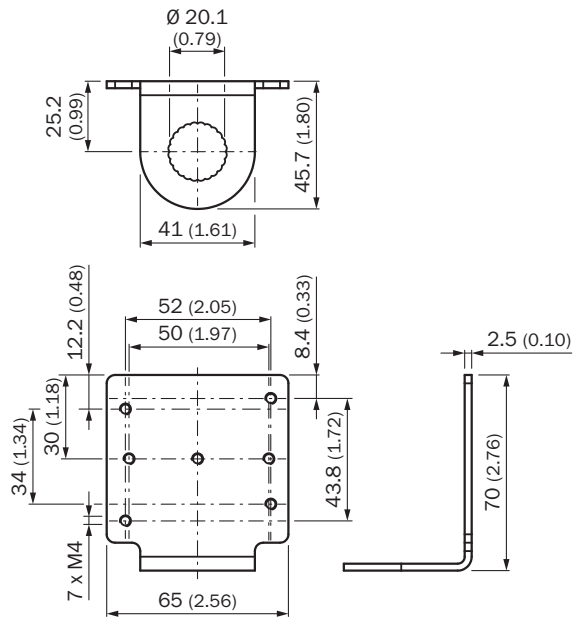

## Detailed technical data

### Technical specifications

<b>Accessory group</b>	Universal bar clamp systems
<b>Material</b>	Stainless steel 1.4571 (sheet), Stainless steel 1.4408 (clamp)
<b>Items supplied</b>	Universal clamp (5322627), mounting hardware
<b>Description</b>	Plate N07N for universal clamp bracket
<b>Usable for</b>	PL40A PL50A P250 V18V C110A

Dimensional drawing (Dimensions in mm (inch))