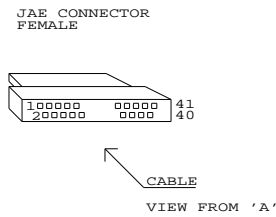

CONNECTION DIAGRAM:

IMPORTANT NOTE:

CONTROLLER SIDE

CONSTRUCTION DIAGRAM:

DF13-40DS-1.25C
HIROSE

CABLE : UL20276, 12 PAIRS, 30AWG, PVC BLACK
GND1-9 USE INDIVIDUAL UL20276 WIRE 30AWG

RoHS
COMPLIANCE

USAGE: IE-1000 WITH LC370WUD 120HZ PANEL

P/N 426497800-3

LVDS ROUND TWISTED PAIR CABLE: FOR LC370WUD, 610MM

DIGITAL VIEW LTD. COPYRIGHT 2008, ALL RIGHTS RESERVED CONFIDENTIAL DRAWN BY: VICTOR NG		
Title ROUND PAIRED CABLE: LC370WUD		
Size	Document Number	REV
B	(...\DV\DV_CABLE\C6497800.SCH)	00
Date:	September 19, 2008	Sheet 1 of 1