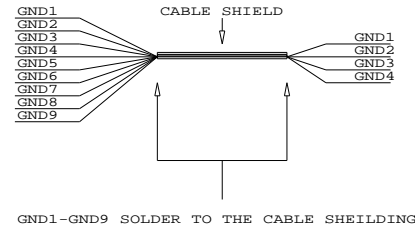

CONNECTION DIAGRAM:

IMPORTANT NOTE:

CONTROLLER SIDE

CONSTRUCTION DIAGRAM:

DF13-40DS-1.25C
HIROSE

CABLE : UL20276, 12 PAIRS, 30AWG, PVC BLACK
GND1-9 USE INDIVIDUAL UL20276 WIRE 30AWG

RoHS
COMPLIANCE

USAGE: IE-1000 WITH LC370WUD 120HZ PANEL

P/N 426497800-3

LVDS ROUND TWISTED PAIR CABLE: FOR LC370WUD, 610MM

DIGITAL VIEW LTD. COPYRIGHT 2008, ALL RIGHTS RESERVED CONFIDENTIAL DRAWN BY: VICTOR NG		
Title ROUND PAIRED CABLE: LC370WUD		
Size	Document Number	REV
B	(...\DV\DV_CABLE\C6497800.SCH)	00
Date:	September 19, 2008	Sheet 1 of 1