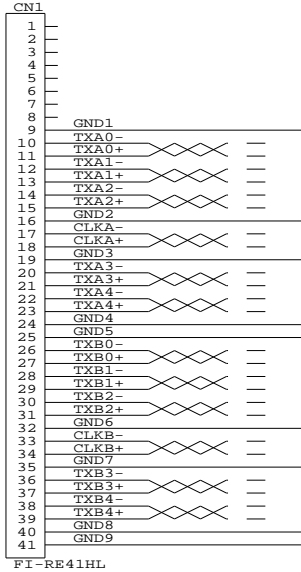

CONNECTION DIAGRAM:

IMPORTANT NOTE:

CONTROLLER SIDE

CONSTRUCTION DIAGRAM:

DF13-40DS-1.25C
HIROSE

CABLE : UL20276, 12 PAIRS, 30AWG, PVC BLACK
GND1-9 USE INDIVIDUAL UL20276 WIRE 30AWG

RoHS
COMPLIANCE

USAGE: IE-1000 WITH LC370WUD 120HZ PANEL

P/N 426497800-3

LVDS ROUND TWISTED PAIR CABLE: FOR LC370WUD, 610MM

DIGITAL VIEW LTD. COPYRIGHT 2008, ALL RIGHTS RESERVED CONFIDENTIAL DRAWN BY: VICTOR NG		
Title ROUND PAIRED CABLE: LC370WUD		
Size	Document Number	REV
B	(...\DV\DV_CABLE\C6497800.SCH)	00
Date:	September 19, 2008	Sheet 1 of 1