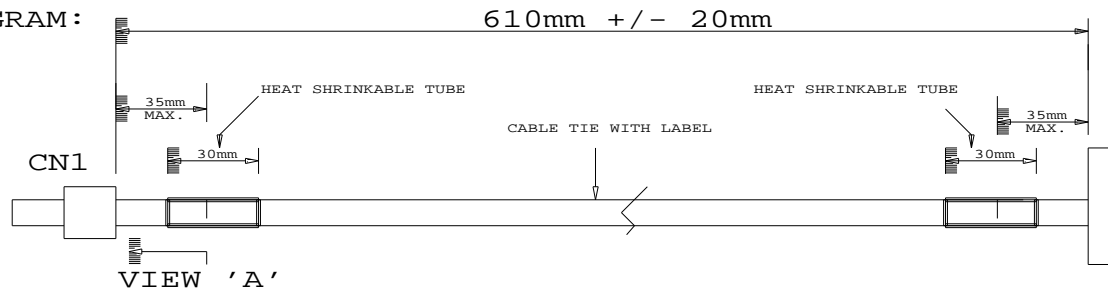

CONNECTION DIAGRAM:

IMPORTANT NOTE:

CONTROLLER SIDE

CONSTRUCTION DIAGRAM:

DF13-40DS-1.25C
HIROSE

CABLE : UL20276, 12 PAIRS, 30AWG, PVC BLACK
GND1-9 USE INDIVIDUAL UL20276 WIRE 30AWG

RoHS
COMPLIANCE

USAGE: IE-1000 WITH LC370WUD 120HZ PANEL

P/N 426497800-3

LVDS ROUND TWISTED PAIR CABLE: FOR LC370WUD, 610MM

DIGITAL VIEW LTD. COPYRIGHT 2008, ALL RIGHTS RESERVED CONFIDENTIAL DRAWN BY: VICTOR NG		
Title ROUND PAIRED CABLE: LC370WUD		
Size	Document Number	REV
B	(...\DV\DV_CABLE\C6497800.SCH)	00
Date:	September 19, 2008	Sheet 1 of 1