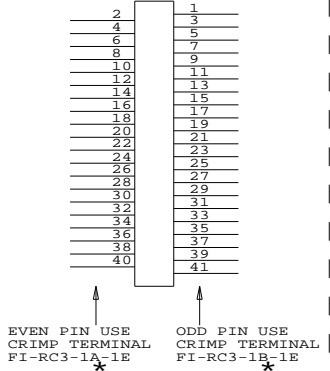

CONNECTION DIAGRAM:

IMPORTANT NOTE:

CONTROLLER SIDE

CONSTRUCTION DIAGRAM:

DF13-40DS-1.25C
HIROSE

CABLE : UL20276, 12 PAIRS, 30AWG, PVC BLACK
GND1-9 USE INDIVIDUAL UL20276 WIRE 30AWG

RoHS
COMPLIANCE

USAGE: IE-1000 WITH LC370WUD 120HZ PANEL

P/N 426497800-3

LVDS ROUND TWISTED PAIR CABLE: FOR LC370WUD, 610MM

DIGITAL VIEW LTD. COPYRIGHT 2008, ALL RIGHTS RESERVED CONFIDENTIAL DRAWN BY: VICTOR NG		
Title ROUND PAIRED CABLE: LC370WUD		
Size	Document Number	REV
B	(...\DV\DV_CABLE\C6497800.SCH)	00
Date:	September 19, 2008	Sheet 1 of 1