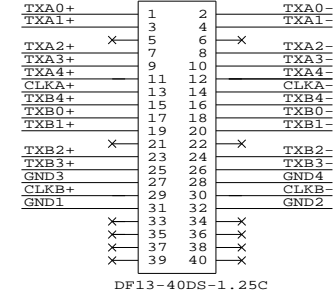

CONNECTION DIAGRAM:

IMPORTANT NOTE:

CONTROLLER SIDE

CONSTRUCTION DIAGRAM:

DF13-40DS-1.25C
HIROSE

CABLE : UL20276, 12 PAIRS, 30AWG, PVC BLACK
GND1-9 USE INDIVIDUAL UL20276 WIRE 30AWG

RoHS
COMPLIANCE

USAGE: IE-1000 WITH LC370WUD 120HZ PANEL

P/N 426497800-3

LVDS ROUND TWISTED PAIR CABLE: FOR LC370WUD, 610MM

DIGITAL VIEW LTD. COPYRIGHT 2008, ALL RIGHTS RESERVED CONFIDENTIAL DRAWN BY: VICTOR NG		
Title ROUND PAIRED CABLE: LC370WUD		
Size	Document Number	REV
B	(...\DV\DV_CABLE\C6497800.SCH)	00
Date:	September 19, 2008	Sheet 1 of 1