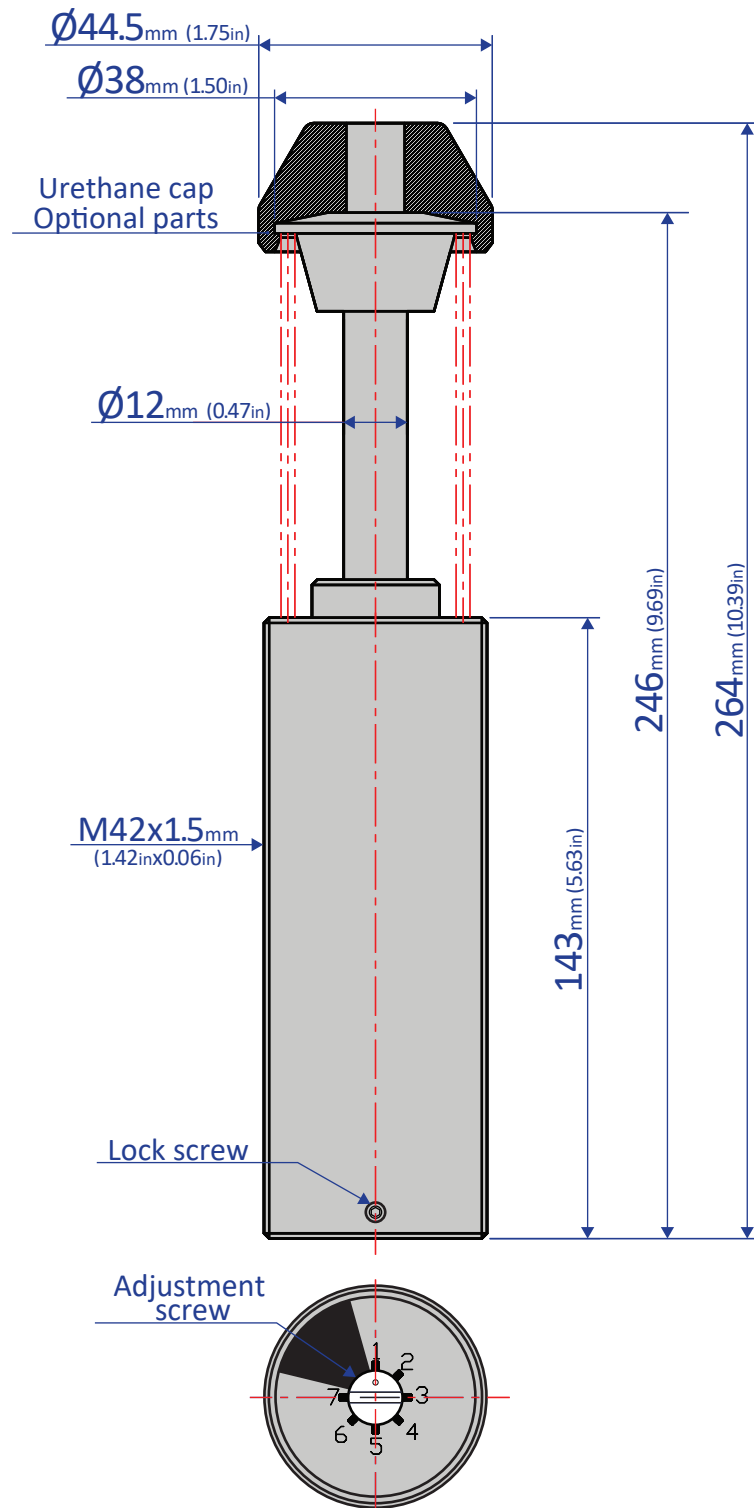

FA-4275B3-C

SHOCK ABSORBER - ADJUSTABLE

Bansbach
easylift[®]

50 West Drive • Melbourne, Florida 32904
(321) 253-1999 • www.easylift.com • www.damper.net