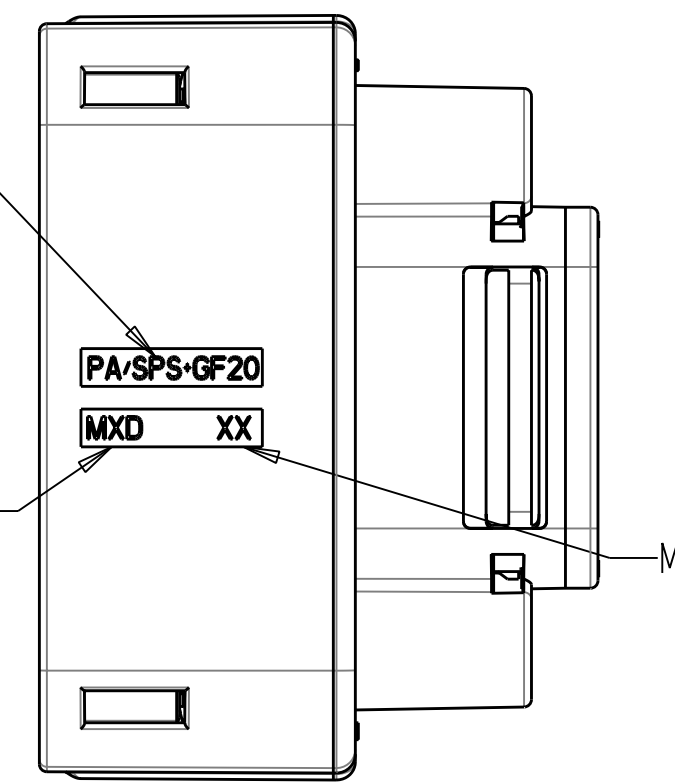

MATERIAL RECYCLE CODE
MOLDING LOCATION CODE
MOLD CAVITY I.D.

1. NOTES: UNLESS OTHERWISE SPECIFIED
1. DESIGNED TO MATE WITH BLADE HOUSING ASSEMBLY SPECIFIED IN CHARTED DRAWING E-33486-161 OR DEVICE CONNECTION AS SPECIFIED IN DRAWING E-33586-161. SEE CHART
  2. ASSEMBLY SHIPPED WITH RECEPTACLE INSERT IN PRE-LOCK POSITION (SEE SECTION B-B PRE-LOCK). UPON FULL TERMINAL ASSEMBLY, EACH RECEPTACLE INSERT MUST BE SNAPPED INTO ITS FINAL-LOCK POSITION.
  3. FOR 1.5mm RECEPTACLE TERMINALS TO BE USED WITH THIS ASSEMBLY, SEE MOLEX DRAWING E-33012-001. FOR FORD 2.8mm FEMALE RECEPTACLE SEE CHART.
  4. SYSTEM TO BE USED WITH WIRE WITHIN Ø RANGE OF 1.2mm TO 2.4mm.
  5. OPTIONAL CPA SHOWN IN ALL VIEWS. SEE TABLES FOR SPECIFIC ASSEMBLY OPTION AND NUMBER. CPA MUST BE INSERTED TO THE PRE-LOCK POSITION, AS SHOWN IN SECTION B-B. WHEN CORRECTLY SEATED THE CPA DOES NOT MOVE, FREELY.
  6. SERVICE WITH SCREWDRIVER.
  7. REFER TO SHEET # 2 OF THIS DRAWING FOR ALL PART NUMBER CONFIGURATION OPTIONS.
  8. REFER TO ASSEMBLY DRAWING E-33476-181 FOR RECEPTACLE WITH CLIP SLOT OPTIONS.
  9. ENGAGEMENT FORCE - NO TERMINALS (PRE TO FINAL): 15N MIN.
  10. ENGAGEMENT FORCE - WITH TERMINALS (PRE TO FINAL): 60N MAX.
  11. DISENGAGEMENT FORCE - WITH TERMINALS (FINAL TO PRE): 18N MIN. 60N MAX.
  12. PARTIALLY INSTALLED TERMINAL DETECTION - 80N MIN OR 40N GREATER THAN (b) WHICHEVER IS GREATER.
  13. REMOVAL FORCE - WITH TERMINALS (FINAL TO OUT OF CONNECTOR): 25N MIN.

TYCO 2.8mm CABLE SEAL TERMINAL	
FORD P/N	GRIP SIZE
IFIT-14474-KA	12
IFIT-14474-JA	14
IFIT-14474-HA	16
IFIT-14474-GA	18
IFIT-14474-FA	20
IFIT-14474-EA	22

SCALE 2:1	DESIGN UNITS mm
DIMENSION STYLE mm	
DRAWN BY J. WESLEY	DATE 06-16-02
CHECKED BY D.GRIFFITHS	DATE 07-09-02
APPROVED BY F.HOLUB	DATE 07-09-02

THIRD ANGLE PROJECTION	REVISE ON CAD ONLY
TITLE	
1.5mm/2.8mm HYBRID CONNECTOR, RCPT 2 ROW HOUSING, SEALED, 16 WAY	
MATERIAL NO.	
DOCUMENT NO.	
SHEET NO.	
THIS DRAWING CONTAINS INFORMATION THAT IS PROPRIETARY TO MOLEX INCORPORATED AND SHOULD NOT BE USED WITHOUT WRITTEN PERMISSION