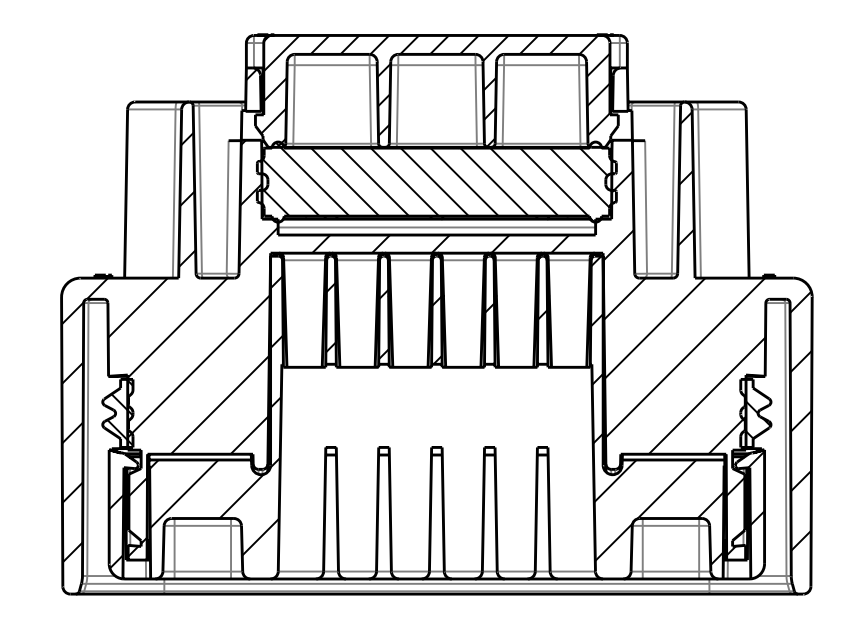

CPA TO BE INSTALLED
IN PRE-LOCK POSITION
AS SHOWN IN BOTH VIEWS,
SEE NOTE #5

SECTION B-B
(RECEPTACLE INSERT WITH
SHORTING BAR LIFTER
SHOWN IN PRE-LOCK)
SEE NOTE #2

SECTION B-B
(RECEPTACLE INSERT WITH
SHORTING BAR LIFTER
SHOWN IN FULL-LOCK)
SEE NOTE #2

SECTION B-B
(RECEPTACLE INSERT
SHOWN IN PRE-LOCK)
SEE NOTE #2

SECTION B-B
(RECEPTACLE INSERT
SHOWN IN FULL-LOCK)
SEE NOTE #2

SCALE 1:1

SECTION A-A

REAR VIEW
(WIRE HARNESS SIDE)

- NOTES: UNLESS OTHERWISE SPECIFIED
- DESIGNED TO MATE WITH BLADE HOUSING ASSEMBLY SPECIFIED IN CHARTED DRAWING E-33486-161 OR DEVICE CONNECTION AS SPECIFIED IN DRAWING E-33586-161. SEE CHART
 - ASSEMBLY SHIPPED WITH RECEPTACLE INSERT IN PRE-LOCK POSITION (SEE SECTION B-B PRE-LOCK). UPON FULL TERMINAL ASSEMBLY, EACH RECEPTACLE INSERT MUST BE SNAPPED INTO ITS FINAL-LOCK POSITION.
 - FOR 1.5mm RECEPTACLE TERMINALS TO BE USED WITH THIS ASSEMBLY, SEE MOLEX DRAWING E-33012-001. FOR FORD 2.8mm FEMALE RECEPTACLE SEE CHART.
 - SYSTEM TO BE USED WITH WIRE WITHIN Ø RANGE OF 1.2mm TO 2.4mm.
 - OPTIONAL CPA SHOWN IN ALL VIEWS. SEE TABLES FOR SPECIFIC ASSEMBLY OPTION AND NUMBER. CPA MUST BE INSERTED TO THE PRE-LOCK POSITION, AS SHOWN IN SECTION B-B. WHEN CORRECTLY SEATED THE CPA DOES NOT MOVE, FREELY.
 - SERVICE WITH SCREWDRIVER.
 - REFER TO TABLE ON SHEET 2 OF THIS DRAWING FOR ALL PART NUMBER CONFIGURATION OPTIONS.
 - REFER TO ASSEMBLY DRAWING E-33476-161 FOR RECEPTACLE WITHOUT CLIP SLOT OPTIONS.
 - 9a. ENGAGEMENT FORCE - NO TERMINALS (PRE TO FINAL): 15N MIN.
9b. ENGAGEMENT FORCE - WITH TERMINALS (PRE TO FINAL): 60N MAX.
9c. DISENGAGEMENT FORCE - WITH TERMINALS (FINAL TO PRE): 18N MIN, 60N MAX.
9d. PARTIALLY INSTALLED TERMINAL DETECTION - 80N MIN OR 40N GREATER THAN (b) WHICHEVER IS GREATER.
9e. REMOVAL FORCE - WITH TERMINALS (FINAL TO OUT OF CONNECTOR): 25N MIN.