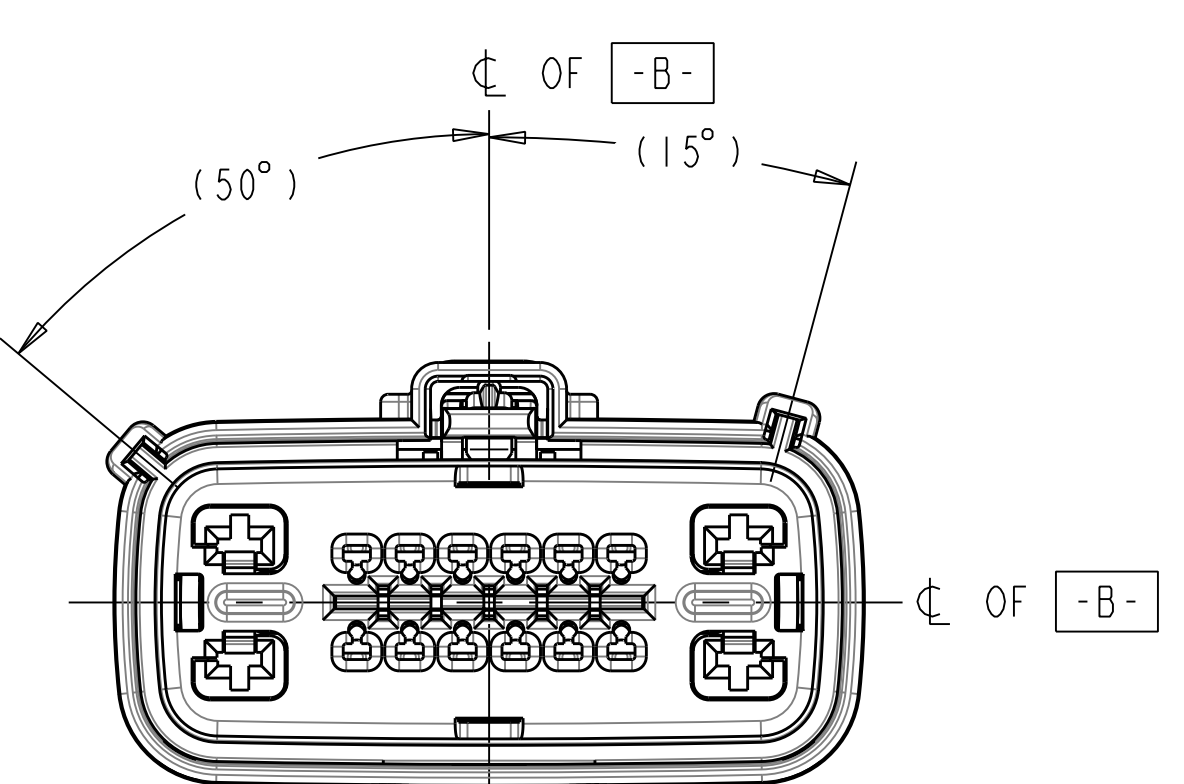

KEYING OPTION B
SCALE 2:1