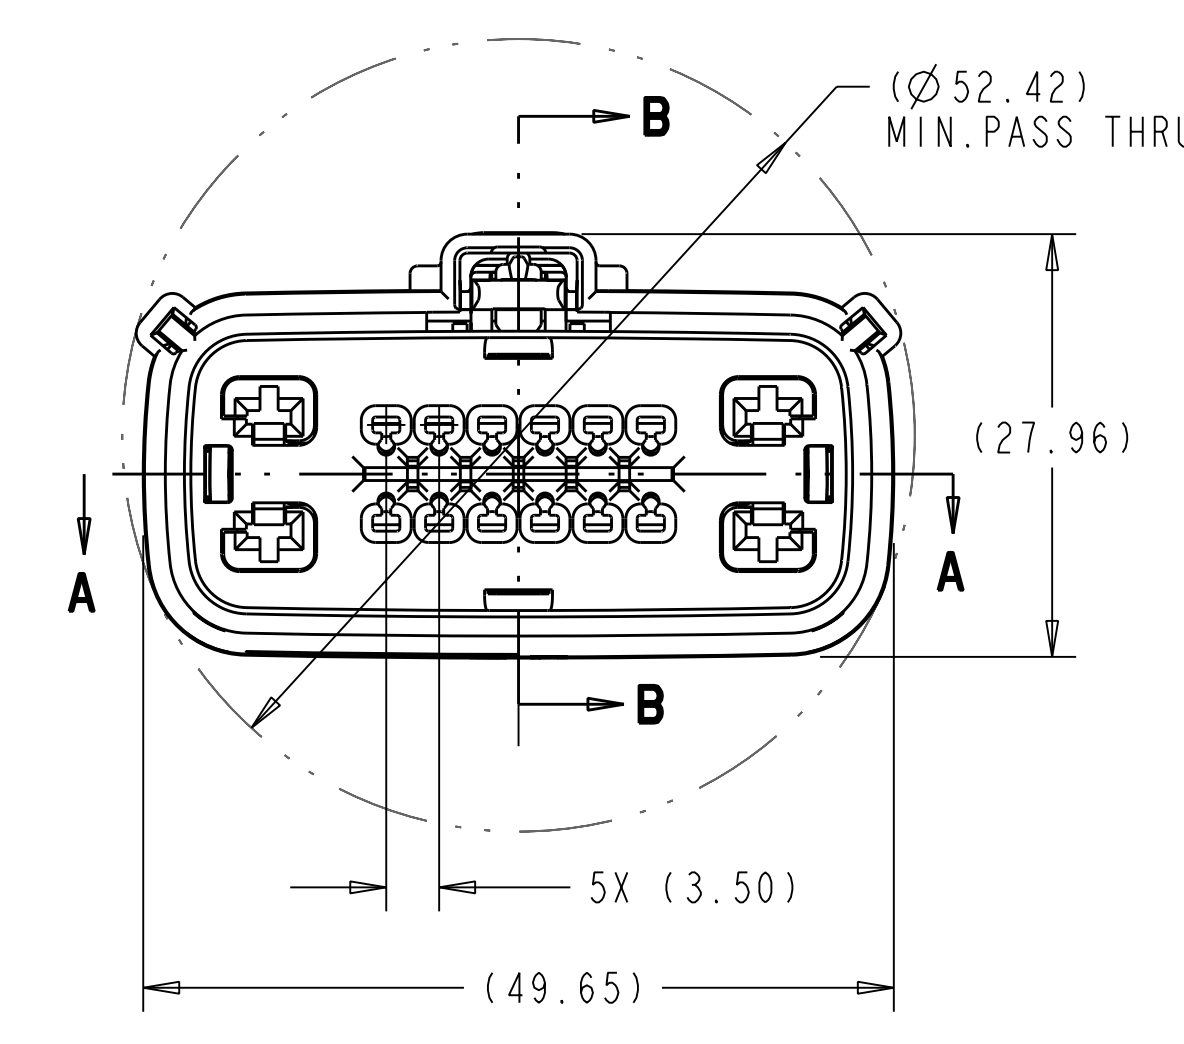

MATERIAL RECYCLE CODE
MOLDING LOCATION CODE
MOLD CAVITY I.D.

1. NOTES: UNLESS OTHERWISE SPECIFIED
1. DESIGNED TO MATE WITH BLADE HOUSING ASSEMBLY SPECIFIED IN CHARTED DRAWING E-33486-161 OR DEVICE CONNECTION AS SPECIFIED IN DRAWING E-33586-161. SEE CHART
  2. ASSEMBLY SHIPPED WITH RECEPTACLE INSERT IN PRE-LOCK POSITION (SEE SECTION B-B PRE-LOCK). UPON FULL TERMINAL ASSEMBLY, EACH RECEPTACLE INSERT MUST BE SNAPPED INTO ITS FINAL-LOCK POSITION.
  3. FOR 1.5mm RECEPTACLE TERMINALS TO BE USED WITH THIS ASSEMBLY, SEE MOLEX DRAWING E-33012-001. FOR FORD 2.8mm FEMALE RECEPTACLE SEE CHART.
  4. SYSTEM TO BE USED WITH WIRE WITHIN Ø RANGE OF 1.2mm TO 2.4mm.
  5. OPTIONAL CPA SHOWN IN ALL VIEWS. SEE TABLES FOR SPECIFIC ASSEMBLY OPTION AND NUMBER. CPA MUST BE INSERTED TO THE PRE-LOCK POSITION, AS SHOWN IN SECTION B-B. WHEN CORRECTLY SEATED THE CPA DOES NOT MOVE, FREELY.
  6. SERVICE WITH SCREWDRIVER.
  7. REFER TO SHEET # 2 OF THIS DRAWING FOR ALL PART NUMBER CONFIGURATION OPTIONS.
  8. REFER TO ASSEMBLY DRAWING E-33476-181 FOR RECEPTACLE WITH CLIP SLOT OPTIONS.
  9. ENGAGEMENT FORCE - NO TERMINALS (PRE TO FINAL): 15N MIN.
  10. ENGAGEMENT FORCE - WITH TERMINALS (PRE TO FINAL): 60N MAX.
  11. DISENGAGEMENT FORCE - WITH TERMINALS (FINAL TO PRE): 18N MIN. 60N MAX.
  12. PARTIALLY INSTALLED TERMINAL DETECTION - 80N MIN OR 40N GREATER THAN (b) WHICHEVER IS GREATER.
  13. REMOVAL FORCE - WITH TERMINALS (FINAL TO OUT OF CONNECTOR): 25N MIN.

TYCO 2.8mm CABLE SEAL TERMINAL	
FORD P/N	GRIP SIZE
IFIT-14474-KA	12
IFIT-14474-JA	14
IFIT-14474-HA	16
IFIT-14474-GA	18
IFIT-14474-FA	20
IFIT-14474-EA	22

SCALE 2:1	DESIGN UNITS mm
DIMENSION STYLE mm	
DRAWN BY J. WESLEY	DATE 06-16-02
CHECKED BY D.GRIFFITHS	DATE 07-09-02
APPROVED BY F.HOLUB	DATE 07-09-02

THIRD ANGLE PROJECTION	REVISE ON CAD ONLY
TITLE	
1.5mm/2.8mm HYBRID CONNECTOR, RCPT 2 ROW HOUSING, SEALED, 16 WAY	
MATERIAL NO.	
DOCUMENT NO.	
SHEET NO.	
THIS DRAWING CONTAINS INFORMATION THAT IS PROPRIETARY TO MOLEX INCORPORATED AND SHOULD NOT BE USED WITHOUT WRITTEN PERMISSION