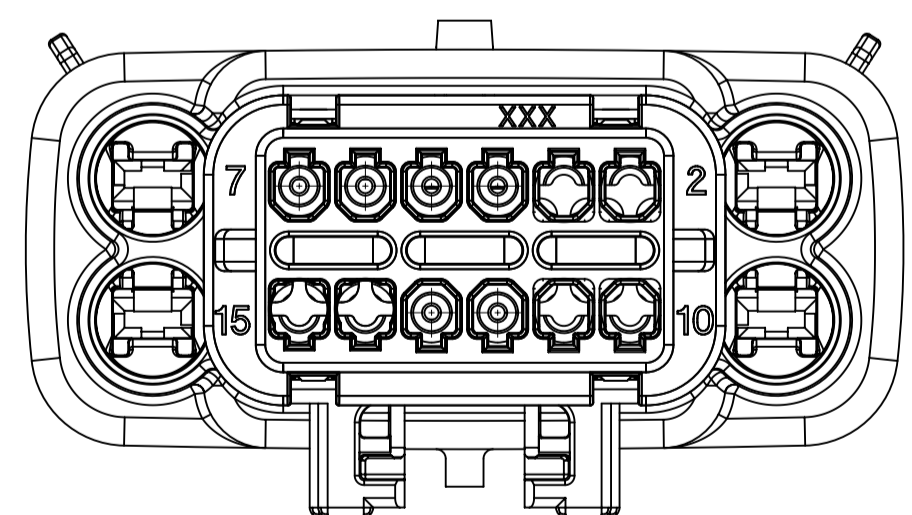

EC NO: UAU2005-0053 DRWN: D.GRIFFITHS 08-11-04 CH'K: D.GRIFFITHS 08-11-04 APPR: D.GRIFFITHS 08-11-04	QUALITY SYMBOLS	GENERAL TOLERANCES (UNLESS SPECIFIED)	SCALE 2.000	DESIGN UNITS mm	THIRD ANGLE PROJECTION	REVISE ON CAD ONLY	
	-0 -0	mm	INCH	DIMENSION STYLE mm		TITLE	
		4 PLACES ± .005	± .005	DRAWN BY D.GRIFFITHS DATE 05-21-03		1.5mm/2.8mm HYBRID CONNECTOR, RCPT 2 ROW HOUSING w/ CLIP SLOT SEALED, 16 WAY	
		3 PLACES ± .005	± .005	CHECKED BY D.GRIFFITHS DATE 05-21-03			
2 PLACES ± 0.10	± .010	APPROVED BY D.GRIFFITHS DATE 05-21-03		MOLEX INCORPORATED MATERIAL NO. - DOCUMENT NO. SD-33476-181 SHEET NO. 2 OF 2			
1 PLACE ± 0.3	± .030	ANGULAR ± 3°		THIS DRAWING CONTAINS INFORMATION THAT IS PROPRIETARY TO MOLEX INCORPORATED AND SHOULD NOT BE USED WITHOUT WRITTEN PERMISSION			
M	REV						

SHEET DESCRIPTION

CONFIGURATIONS

STANDARD GROMMET CAP

SHORTING BAR GROMMET CAP 1

SHORTING BAR GROMMET CAP 2

SHORTING BAR GROMMET CAP 3

SHORTING BAR GROMMET CAP 4

SHORTING BAR GROMMET CAP 5