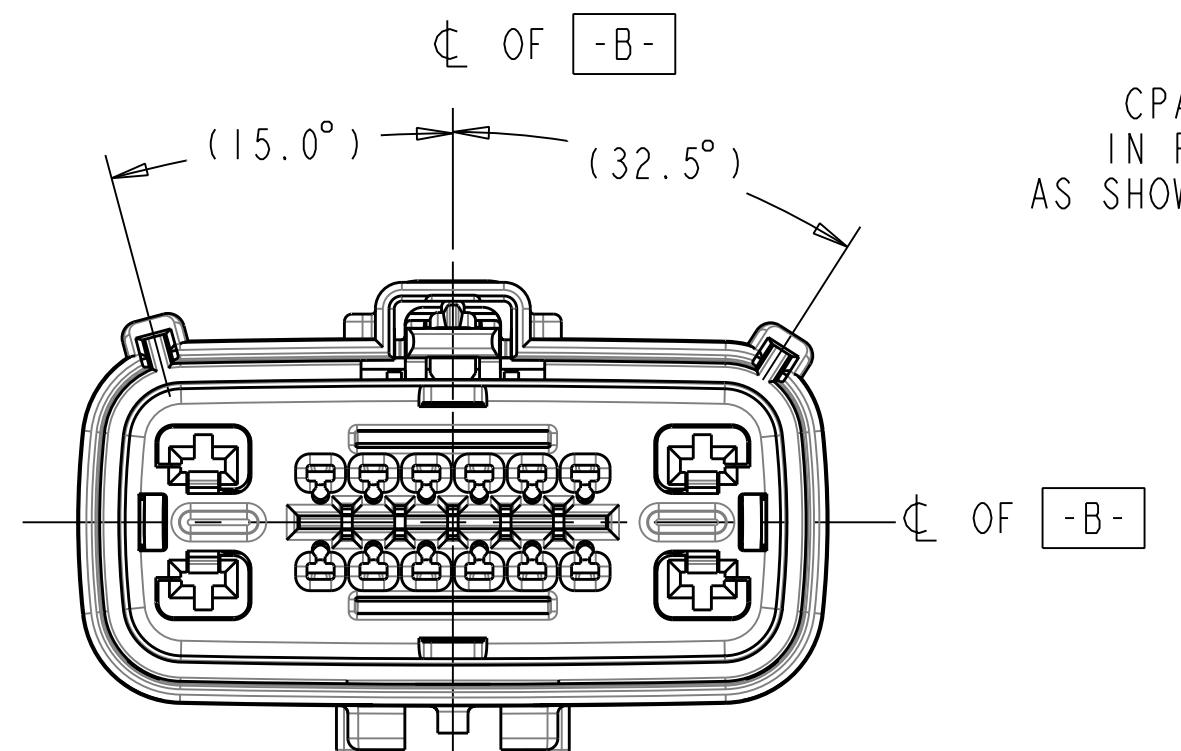

KEYING OPTION G
SCALE 2:1