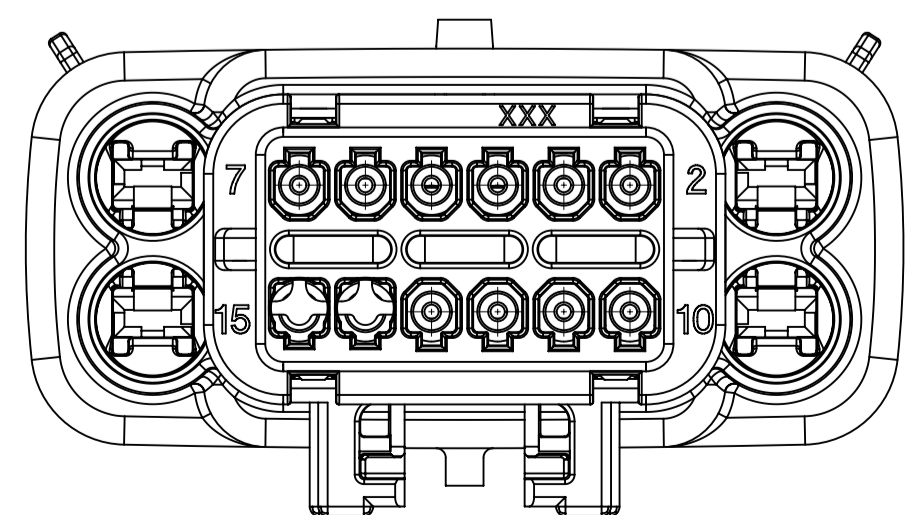

EC NO: UAU2005-0053 DRWN: D.GRIFFITHS 08-11-04 CH'K: D.GRIFFITHS 08-11-04 APPR: D.GRIFFITHS 08-11-04	QUALITY SYMBOLS	GENERAL TOLERANCES (UNLESS SPECIFIED)	SCALE 2.000	DESIGN UNITS mm	THIRD ANGLE PROJECTION	REVISE ON CAD ONLY	
	-0 -0	mm	INCH	DIMENSION STYLE mm		TITLE	
		4 PLACES ± .005	± .005	DRAWN BY D.GRIFFITHS DATE 05-21-03		1.5mm/2.8mm HYBRID CONNECTOR, RCPT 2 ROW HOUSING w/ CLIP SLOT SEALED, 16 WAY	
		3 PLACES ± .005	± .005	CHECKED BY D.GRIFFITHS DATE 05-21-03			
2 PLACES ± 0.10	± .010	APPROVED BY D.GRIFFITHS DATE 05-21-03		MOLEX INCORPORATED MATERIAL NO. - DOCUMENT NO. SD-33476-181 SHEET NO. 2 OF 2			
1 PLACE ± 0.3	± .030	ANGULAR ± 3°		THIS DRAWING CONTAINS INFORMATION THAT IS PROPRIETARY TO MOLEX INCORPORATED AND SHOULD NOT BE USED WITHOUT WRITTEN PERMISSION			
M	REV						

SHEET DESCRIPTION

CONFIGURATIONS

STANDARD GROMMET CAP

SHORTING BAR GROMMET CAP 1

SHORTING BAR GROMMET CAP 2

SHORTING BAR GROMMET CAP 3

SHORTING BAR GROMMET CAP 4

SHORTING BAR GROMMET CAP 5