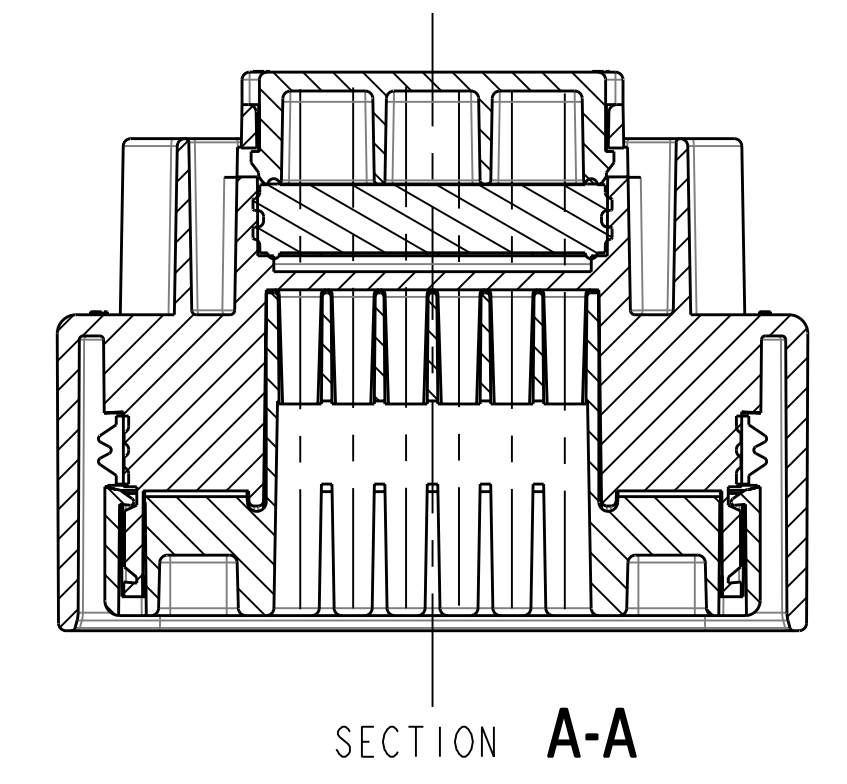

MATERIAL RECYCLE CODE
MOLDING LOCATION CODE
MOLD CAVITY I.D.

1. NOTES: UNLESS OTHERWISE SPECIFIED
1. DESIGNED TO MATE WITH BLADE HOUSING ASSEMBLY SPECIFIED IN CHARTED DRAWING E-33486-161 OR DEVICE CONNECTION AS SPECIFIED IN DRAWING E-33586-161. SEE CHART
  2. ASSEMBLY SHIPPED WITH RECEPTACLE INSERT IN PRE-LOCK POSITION (SEE SECTION B-B PRE-LOCK). UPON FULL TERMINAL ASSEMBLY, EACH RECEPTACLE INSERT MUST BE SNAPPED INTO ITS FINAL-LOCK POSITION.
  3. FOR 1.5mm RECEPTACLE TERMINALS TO BE USED WITH THIS ASSEMBLY, SEE MOLEX DRAWING E-33012-001. FOR FORD 2.8mm FEMALE RECEPTACLE SEE CHART.
  4. SYSTEM TO BE USED WITH WIRE WITHIN Ø RANGE OF 1.2mm TO 2.4mm.
  5. OPTIONAL CPA SHOWN IN ALL VIEWS. SEE TABLES FOR SPECIFIC ASSEMBLY OPTION AND NUMBER. CPA MUST BE INSERTED TO THE PRE-LOCK POSITION, AS SHOWN IN SECTION B-B. WHEN CORRECTLY SEATED THE CPA DOES NOT MOVE, FREELY.
  6. SERVICE WITH SCREWDRIVER.
  7. REFER TO SHEET # 2 OF THIS DRAWING FOR ALL PART NUMBER CONFIGURATION OPTIONS.
  8. REFER TO ASSEMBLY DRAWING E-33476-181 FOR RECEPTACLE WITH CLIP SLOT OPTIONS.
  9. ENGAGEMENT FORCE - NO TERMINALS (PRE TO FINAL): 15N MIN.
  10. ENGAGEMENT FORCE - WITH TERMINALS (PRE TO FINAL): 60N MAX.
  11. DISENGAGEMENT FORCE - WITH TERMINALS (FINAL TO PRE): 18N MIN. 60N MAX.
  12. PARTIALLY INSTALLED TERMINAL DETECTION - 80N MIN OR 40N GREATER THAN (b) WHICHEVER IS GREATER.
  13. REMOVAL FORCE - WITH TERMINALS (FINAL TO OUT OF CONNECTOR): 25N MIN.

TYCO 2.8mm CABLE SEAL TERMINAL	
FORD P/N	GRIP SIZE
IFIT-14474-KA	12
IFIT-14474-JA	14
IFIT-14474-HA	16
IFIT-14474-GA	18
IFIT-14474-FA	20
IFIT-14474-EA	22

SCALE 2:1	DESIGN UNITS mm
DIMENSION STYLE mm	
DRAWN BY J. WESLEY	DATE 06-16-02
CHECKED BY D.GRIFFITHS	DATE 07-09-02
APPROVED BY F.HOLUB	DATE 07-09-02

THIRD ANGLE PROJECTION	REVISE ON CAD ONLY
TITLE	
1.5mm/2.8mm HYBRID CONNECTOR, RCPT 2 ROW HOUSING, SEALED, 16 WAY	
MATERIAL NO.	
DOCUMENT NO.	
SHEET NO.	
THIS DRAWING CONTAINS INFORMATION THAT IS PROPRIETARY TO MOLEX INCORPORATED AND SHOULD NOT BE USED WITHOUT WRITTEN PERMISSION