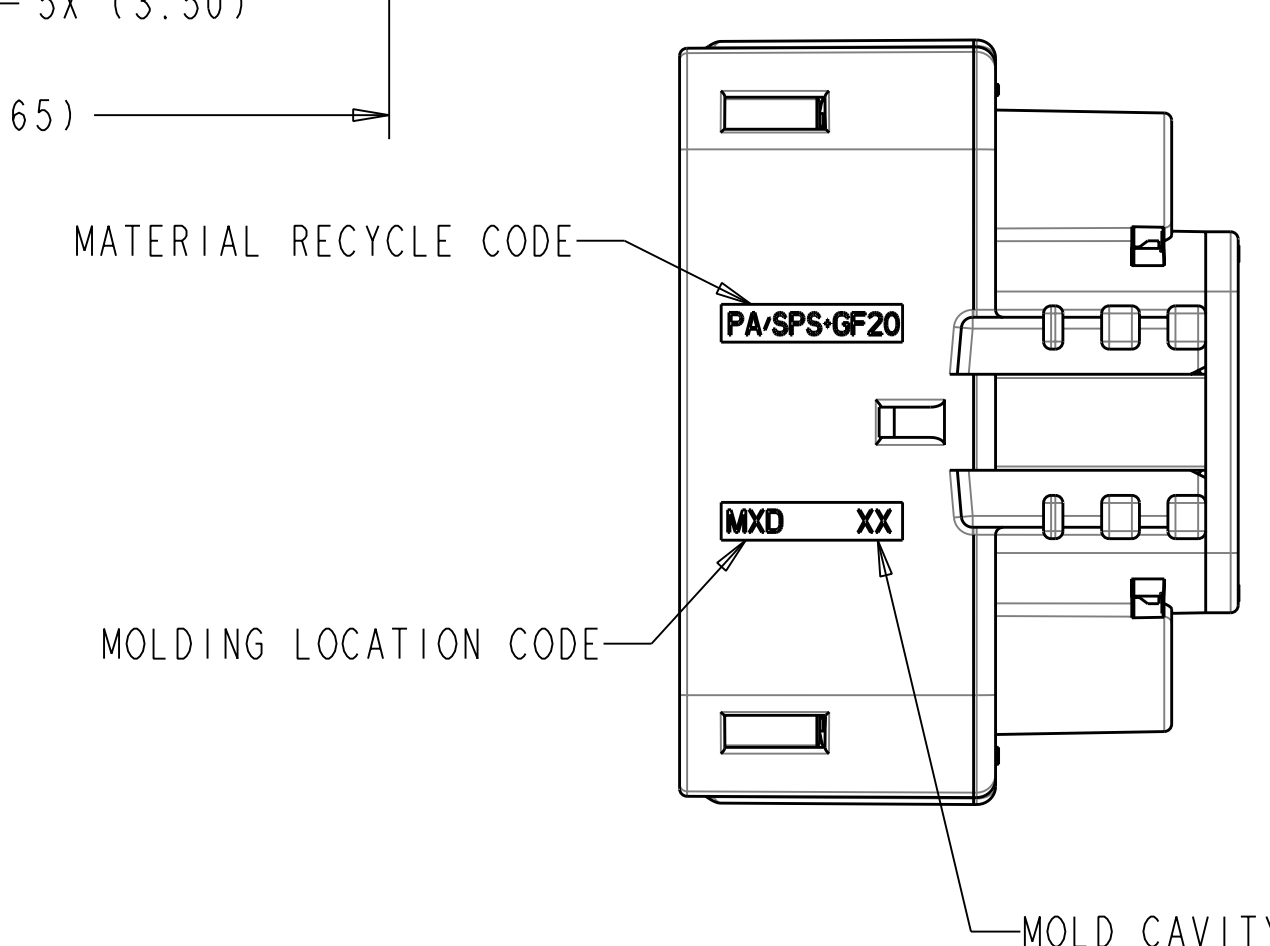

SECTION B-B
(RECEPTACLE INSERT
SHOWN IN PRE-LOCK)
SEE NOTE #2

SECTION B-B
(RECEPTACLE INSERT
SHOWN IN FULL-LOCK)
SEE NOTE #2

SCALE 1:1

SECTION A-A

REAR VIEW
(WIRE HARNESS SIDE)

- NOTES: UNLESS OTHERWISE SPECIFIED
- DESIGNED TO MATE WITH BLADE HOUSING ASSEMBLY SPECIFIED IN CHARTED DRAWING E-33486-161 OR DEVICE CONNECTION AS SPECIFIED IN DRAWING E-33586-161. SEE CHART
 - ASSEMBLY SHIPPED WITH RECEPTACLE INSERT IN PRE-LOCK POSITION (SEE SECTION B-B PRE-LOCK). UPON FULL TERMINAL ASSEMBLY, EACH RECEPTACLE INSERT MUST BE SNAPPED INTO ITS FINAL-LOCK POSITION.
 - FOR 1.5mm RECEPTACLE TERMINALS TO BE USED WITH THIS ASSEMBLY, SEE MOLEX DRAWING E-33012-001. FOR FORD 2.8mm FEMALE RECEPTACLE SEE CHART.
 - SYSTEM TO BE USED WITH WIRE WITHIN Ø RANGE OF 1.2mm TO 2.4mm.
 - OPTIONAL CPA SHOWN IN ALL VIEWS. SEE TABLES FOR SPECIFIC ASSEMBLY OPTION AND NUMBER. CPA MUST BE INSERTED TO THE PRE-LOCK POSITION, AS SHOWN IN SECTION B-B. WHEN CORRECTLY SEATED THE CPA DOES NOT MOVE, FREELY.
 - SERVICE WITH SCREWDRIVER.
 - REFER TO TABLE ON SHEET 2 OF THIS DRAWING FOR ALL PART NUMBER CONFIGURATION OPTIONS.
 - REFER TO ASSEMBLY DRAWING E-33476-161 FOR RECEPTACLE WITHOUT CLIP SLOT OPTIONS.
 - 9a. ENGAGEMENT FORCE - NO TERMINALS (PRE TO FINAL): 15N MIN.
9b. ENGAGEMENT FORCE - WITH TERMINALS (PRE TO FINAL): 60N MAX.
9c. DISENGAGEMENT FORCE - WITH TERMINALS (FINAL TO PRE): 18N MIN, 60N MAX.
9d. PARTIALLY INSTALLED TERMINAL DETECTION - 80N MIN OR 40N GREATER THAN (b) WHICHEVER IS GREATER.
9e. REMOVAL FORCE - WITH TERMINALS (FINAL TO OUT OF CONNECTOR): 25N MIN.