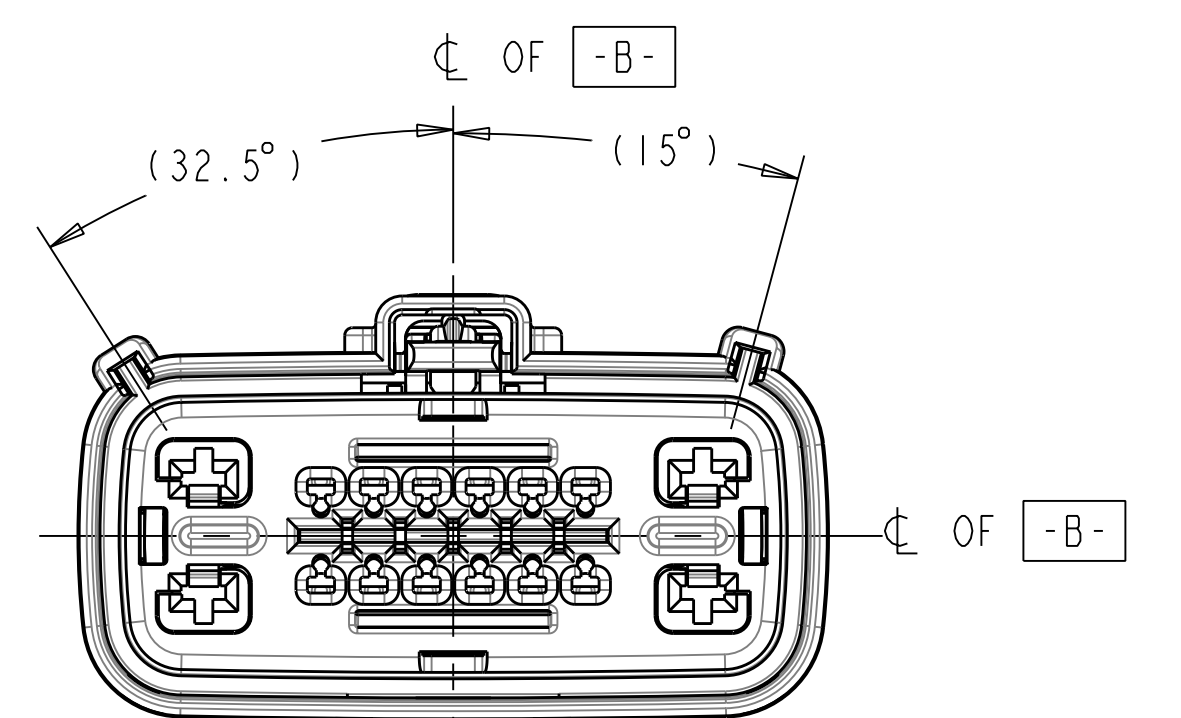

KEYING OPTION F
SCALE 2:1