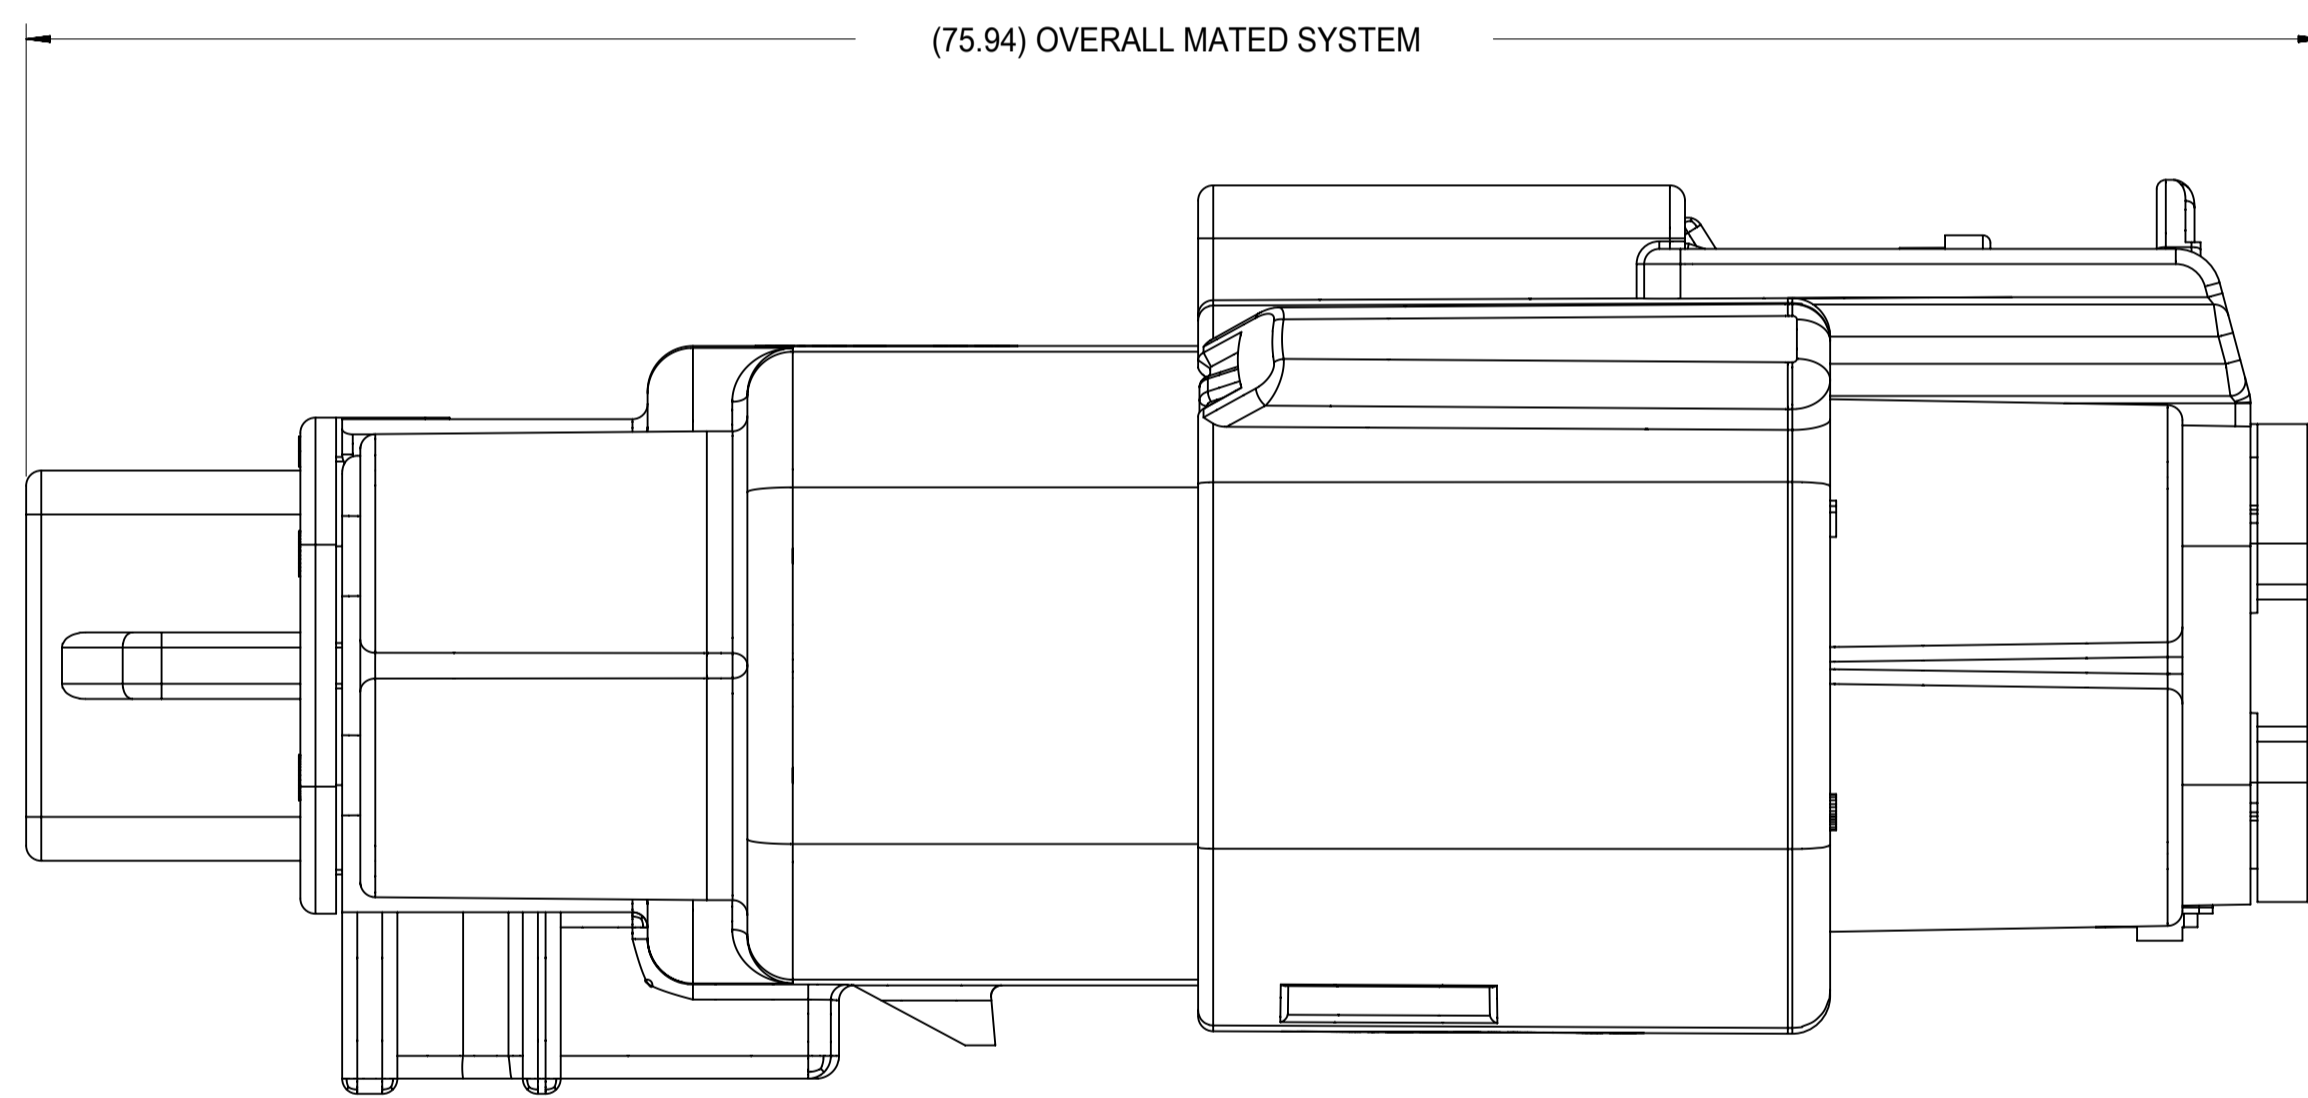

molex

MX150 16 WAY HYBRID
BLADE SEALED ASSEMBLY

PRODUCT CUSTOMER DRAWING

SD-34986-8001

PSD 001 C1

GENERAL MARKET 3 OF 5

SHEET DESCRIPTION

SYSTEM PACKAGING