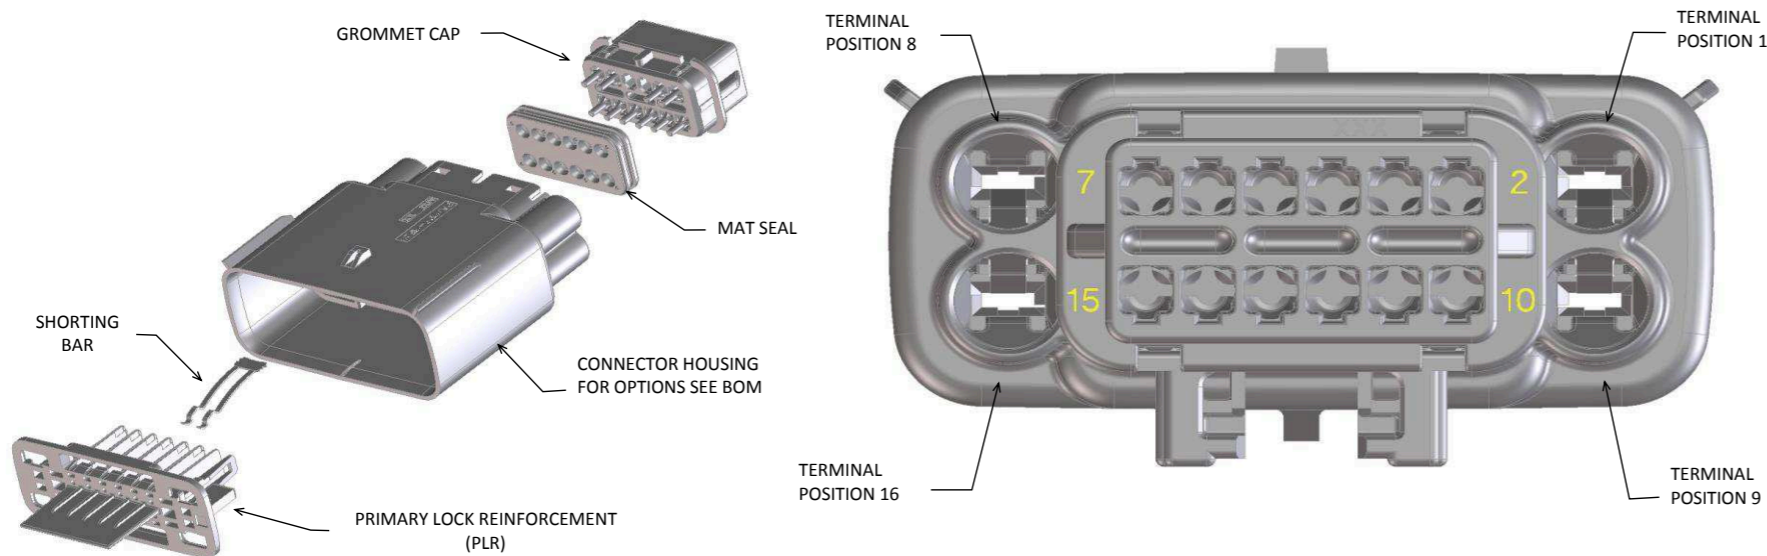

**MX150 16 WAY HYBRID BLADE SEALED ASSEMBLY MAT SEAL (2.8mm CAVITIES OPEN)
BOM AND PIN OUT SHEET**

ABBREVIATION	DESCRIPTION	COLOR	MATERIAL
A-BLK	HOUSING, KEYING OPTION A	BLACK	SPS/NYLON GF20
B-LG	HOUSING, KEYING OPTION B	LIGHT GRAY	SPS/NYLON GF20
C-BR	HOUSING, KEYING OPTION C	BROWN	SPS/NYLON GF20
D-GR	HOUSING, KEYING OPTION D	GREEN	SPS/NYLON GF20
A-YW	HOUSING, KEYING OPTION A	YELLOW	SPS/NYLON GF20
C-DG	HOUSING, KEYING OPTION C	DARK GRAY	SPS/NYLON GF20
D-SG	HOUSING, KEYING OPTION D	STONE GRAY	SPS/NYLON GF20
E-BLK	HOUSING, KEYING OPTION E	BLACK	SPS/NYLON GF20
F-LG	HOUSING, KEYING OPTION F*	LIGHT GRAY	SPS/NYLON GF20
G-BR	HOUSING, KEYING OPTION G	BROWN	SPS/NYLON GF20
H-YW	HOUSING, KEYING OPTION H	YELLOW	SPS/NYLON GF20
GC-S	STANDARD GROMMET CAP	BLACK	SPS/NYLON GF20
GC-SB1	SHORTING BAR GROMMET CAP 1	BLACK	SPS/NYLON GF20
GC-SB2	SHORTING BAR GROMMET CAP 2	BLACK	SPS/NYLON GF20
GC-SB3	SHORTING BAR GROMMET CAP 3	BLACK	SPS/NYLON GF20
GC-SB4	SHORTING BAR GROMMET CAP 4	BLACK	SPS/NYLON GF20
GC-SB5	SHORTING BAR GROMMET CAP 5	BLACK	SPS/NYLON GF20
GC-SB6	SHORTING BAR GROMMET CAP 6	BLACK	SPS/NYLON GF20
SB	SHORTING BAR	GOLD PL	30100 STAINLESS STEEL
PLR	PLR	NATURAL	SPS/NYLON GF20
M	MAT SEAL	RUST RED	INHERENTLY LUBRICATED SILICONE

CLIPSLOT TYPE "A" STANDARD FOR ALL KEYING OPTIONS
*CLIPSLOT TYPE "B" OPTIONAL

FOR ADDITIONAL INFORMATION SEE SD-34986-8001