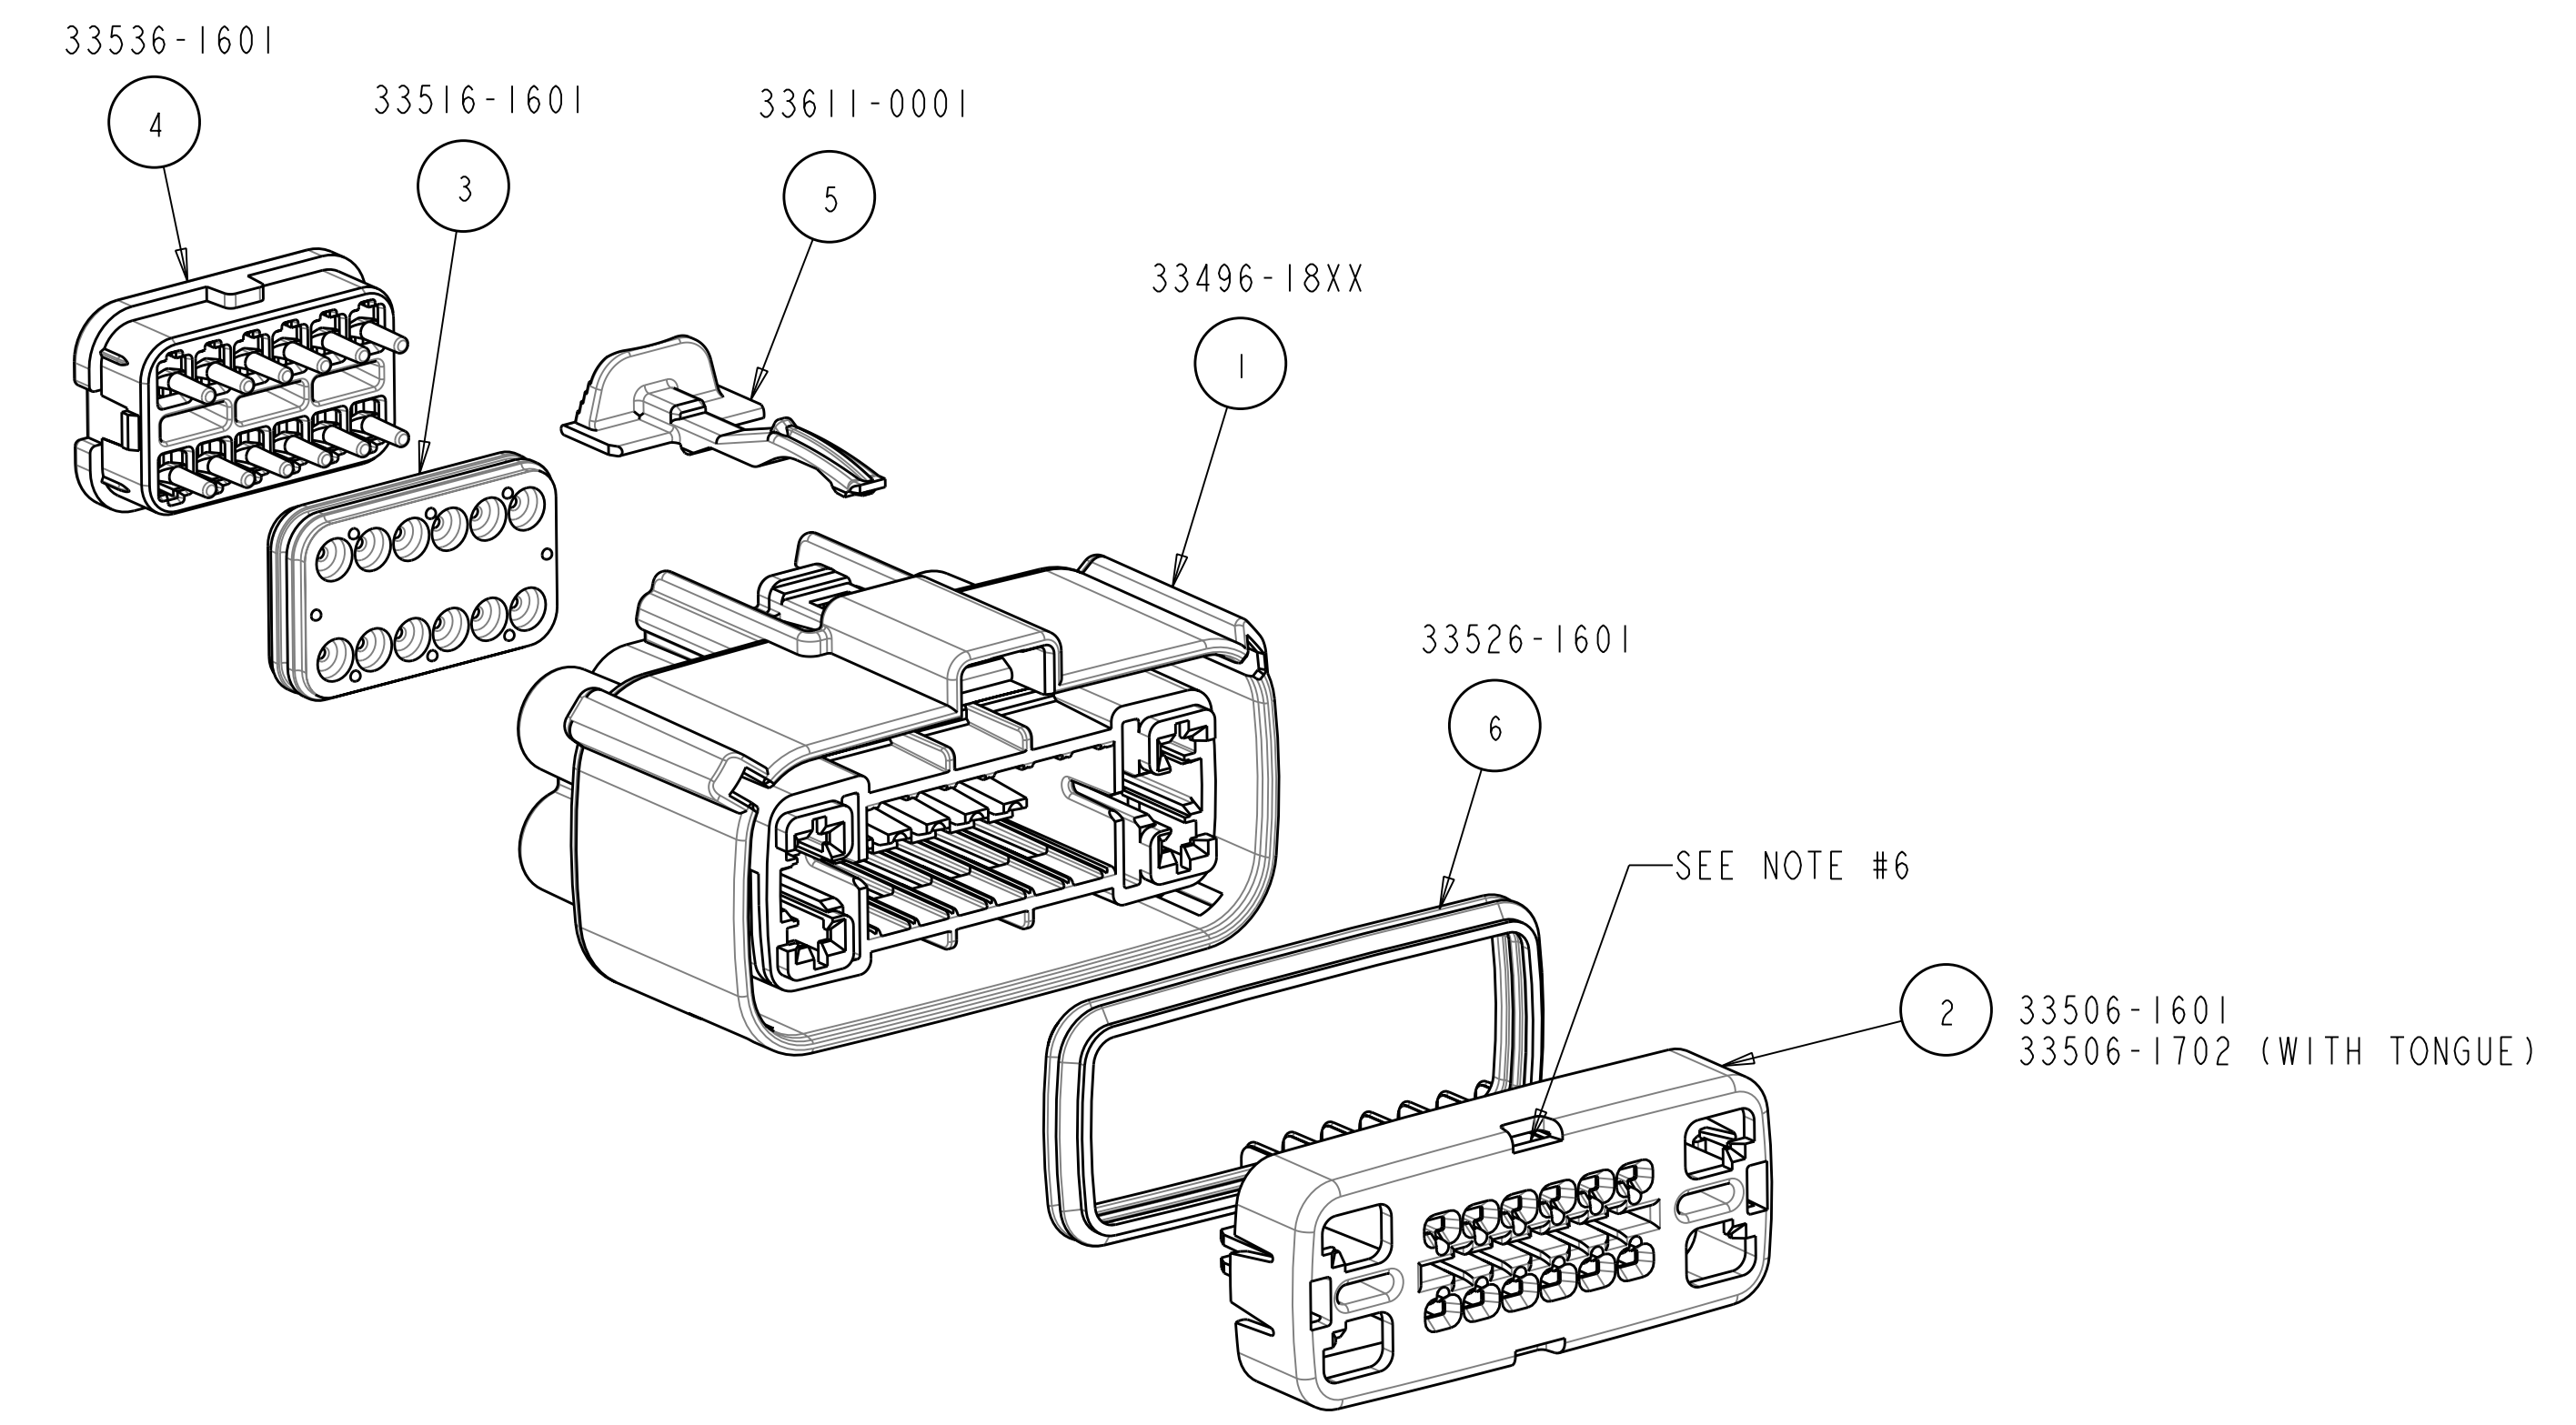

SECTION B-B
(RECEPTACLE INSERT
SHOWN IN PRE-LOCK)
SEE NOTE #2

SECTION B-B
(RECEPTACLE INSERT
SHOWN IN FULL-LOCK)
SEE NOTE #2

SCALE 1:1

SECTION A-A

REAR VIEW
(WIRE HARNESS SIDE)

- NOTES: UNLESS OTHERWISE SPECIFIED
- DESIGNED TO MATE WITH BLADE HOUSING ASSEMBLY SPECIFIED IN CHARTED DRAWING E-33486-161 OR DEVICE CONNECTION AS SPECIFIED IN DRAWING E-33586-161. SEE CHART
 - ASSEMBLY SHIPPED WITH RECEPTACLE INSERT IN PRE-LOCK POSITION (SEE SECTION B-B PRE-LOCK). UPON FULL TERMINAL ASSEMBLY, EACH RECEPTACLE INSERT MUST BE SNAPPED INTO ITS FINAL-LOCK POSITION.
 - FOR 1.5mm RECEPTACLE TERMINALS TO BE USED WITH THIS ASSEMBLY, SEE MOLEX DRAWING E-33012-001. FOR FORD 2.8mm FEMALE RECEPTACLE SEE CHART.
 - SYSTEM TO BE USED WITH WIRE WITHIN Ø RANGE OF 1.2mm TO 2.4mm.
 - OPTIONAL CPA SHOWN IN ALL VIEWS. SEE TABLES FOR SPECIFIC ASSEMBLY OPTION AND NUMBER. CPA MUST BE INSERTED TO THE PRE-LOCK POSITION, AS SHOWN IN SECTION B-B. WHEN CORRECTLY SEATED THE CPA DOES NOT MOVE, FREELY.
 - SERVICE WITH SCREWDRIVER.
 - REFER TO TABLE ON SHEET 2 OF THIS DRAWING FOR ALL PART NUMBER CONFIGURATION OPTIONS.
 - REFER TO ASSEMBLY DRAWING E-33476-161 FOR RECEPTACLE WITHOUT CLIP SLOT OPTIONS.
 - 9a. ENGAGEMENT FORCE - NO TERMINALS (PRE TO FINAL): 15N MIN.
9b. ENGAGEMENT FORCE - WITH TERMINALS (PRE TO FINAL): 60N MAX.
9c. DISENGAGEMENT FORCE - WITH TERMINALS (FINAL TO PRE): 18N MIN, 60N MAX.
9d. PARTIALLY INSTALLED TERMINAL DETECTION - 80N MIN OR 40N GREATER THAN (b) WHICHEVER IS GREATER.
9e. REMOVAL FORCE - WITH TERMINALS (FINAL TO OUT OF CONNECTOR): 25N MIN.