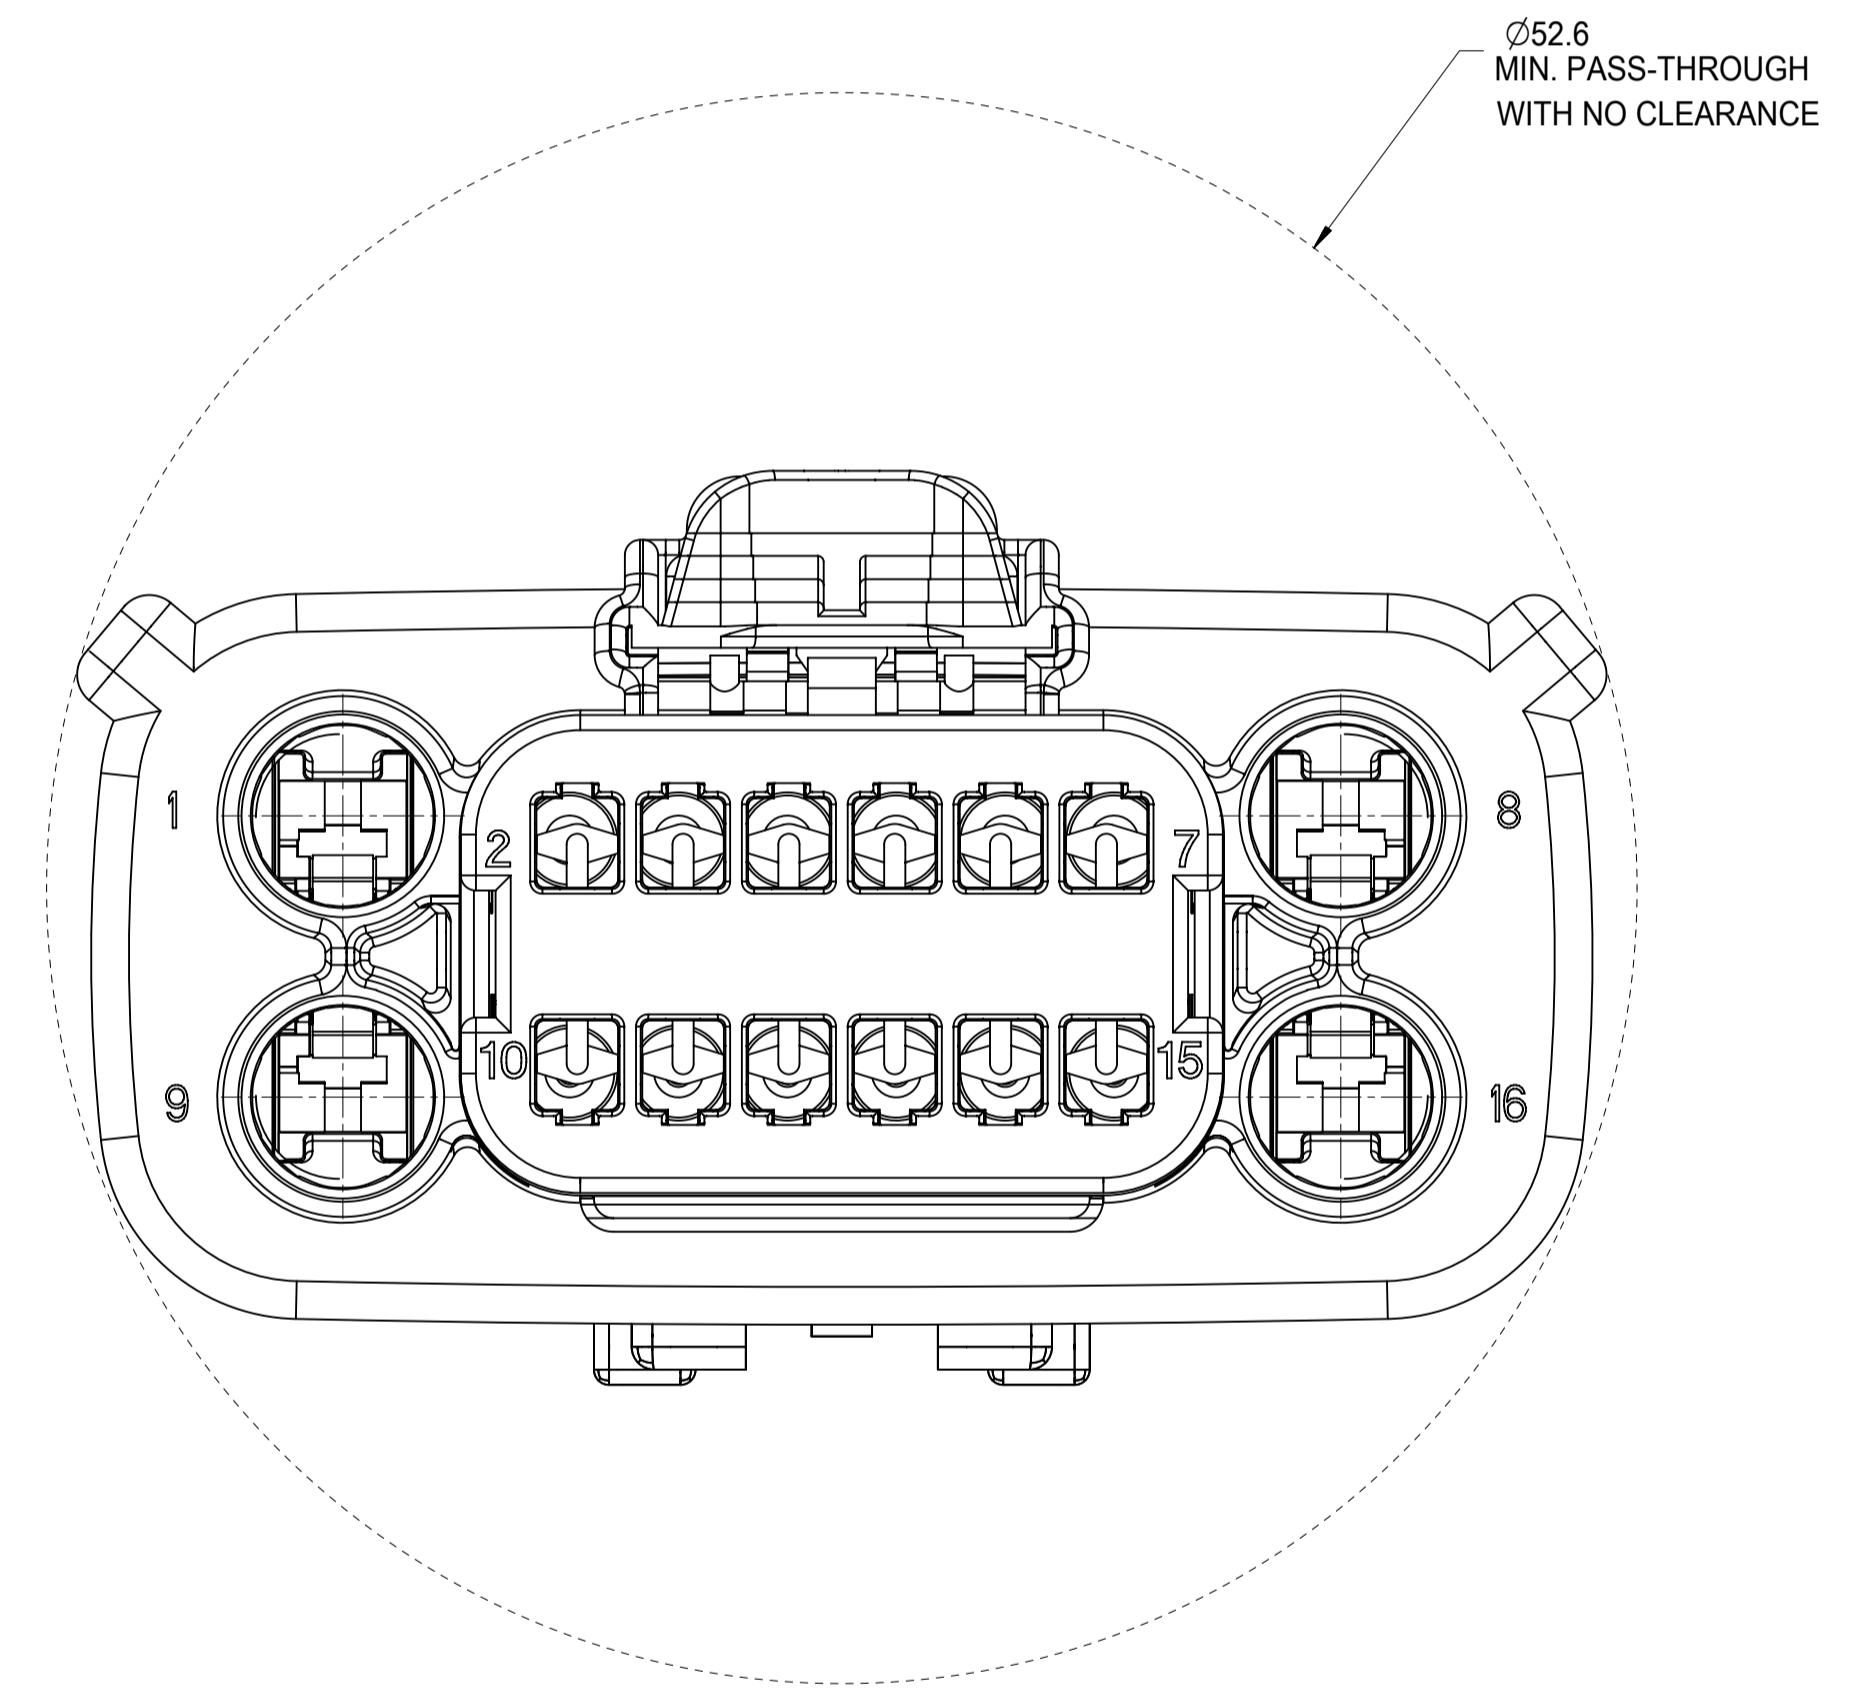

SHEET DESCRIPTION

SYSTEM PACKAGING

SYMBOLS		THIS DRAWING CONTAINS INFORMATION THAT IS PROPRIETARY TO MOLEX ELECTRONIC TECHNOLOGIES, LLC AND SHOULD NOT BE USED WITHOUT WRITTEN PERMISSION		CURRENT REV DESC:		molex	
▽ = 0	DIMENSION UNITS	mm	SCALE	3:1		MX150 16 WAY HYBRID BLADE SEALED ASSEMBLY	
▽ = 0	GENERAL TOLERANCES (UNLESS SPECIFIED)		EC NO: 177763		PRODUCT CUSTOMER DRAWING		
▽ = 0	ANGULAR TOL ± 3.0°		DRWN: LSONG05 2018/05/30		DOCUMENT NUMBER		DOC TYPE | DOC PART | REVISION
▽ = 0	4 PLACES ±	CHK'D: MVANSLAMBROU 2018/06/12		SD-34986-8001		PSD	001 | C1
▽ = 0	3 PLACES ±	APPR: MVANSLAMBROU 2018/06/12		INITIAL REVISION:			
▽ = 0	2 PLACES ± 0.1	DRWN: APROFFITT 2013/05/06		DRWN: APROFFITT 2013/05/06		MATERIAL NUMBER	
▽ = 0	1 PLACE ± 0.3	APPR: VKOSHY 2013/05/16		APPR: VKOSHY 2013/05/16		CUSTOMER	
⊠ = 0	DRAFT WHERE APPLICABLE MUST REMAIN WITHIN DIMENSIONS		THIRD ANGLE PROJECTION		DRAWING		SHEET NUMBER
■ = 0			A1-SIZE		SERIES		GENERAL MARKET
▽ = 0			34986				5 OF 5