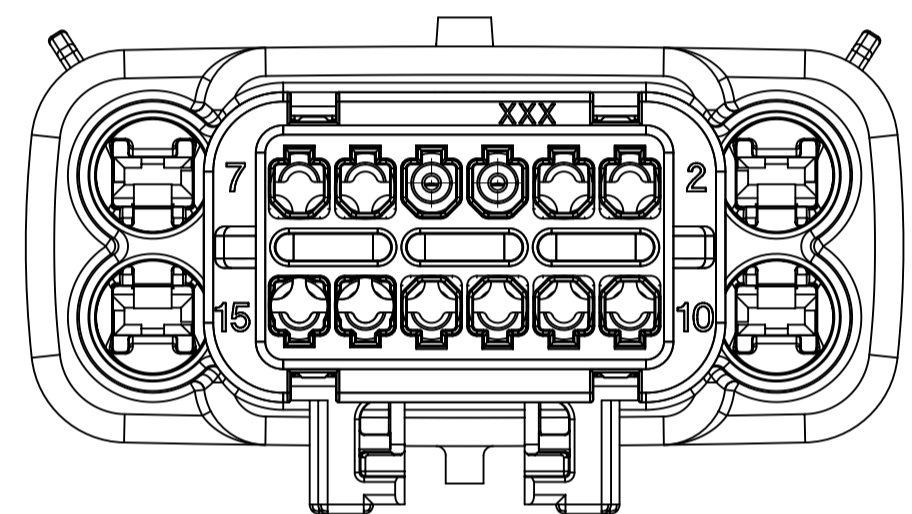

EC NO: UAU2005-0053 DRWN: D.GRIFFITHS 08-11-04 CH'K: D.GRIFFITHS 08-11-04 APPR: D.GRIFFITHS 08-11-04	QUALITY SYMBOLS	GENERAL TOLERANCES (UNLESS SPECIFIED)	SCALE 2.000	DESIGN UNITS mm	THIRD ANGLE PROJECTION	REVISE ON CAD ONLY	
	-0 -0	mm	INCH	DIMENSION STYLE mm		TITLE	
		4 PLACES ± .005	± .005	DRAWN BY D.GRIFFITHS DATE 05-21-03		1.5mm/2.8mm HYBRID CONNECTOR, RCPT 2 ROW HOUSING w/ CLIP SLOT SEALED, 16 WAY	
		3 PLACES ± .005	± .005	CHECKED BY D.GRIFFITHS DATE 05-21-03			
2 PLACES ± 0.10	± .010	APPROVED BY D.GRIFFITHS DATE 05-21-03		MOLEX INCORPORATED MATERIAL NO. - DOCUMENT NO. SD-33476-181 SHEET NO. 2 OF 2			
1 PLACE ± 0.3	± .030	ANGULAR ± 3°		THIS DRAWING CONTAINS INFORMATION THAT IS PROPRIETARY TO MOLEX INCORPORATED AND SHOULD NOT BE USED WITHOUT WRITTEN PERMISSION			
M	REV						

SHEET DESCRIPTION

CONFIGURATIONS

STANDARD GROMMET CAP

SHORTING BAR GROMMET CAP 1

SHORTING BAR GROMMET CAP 2

SHORTING BAR GROMMET CAP 3

SHORTING BAR GROMMET CAP 4

SHORTING BAR GROMMET CAP 5