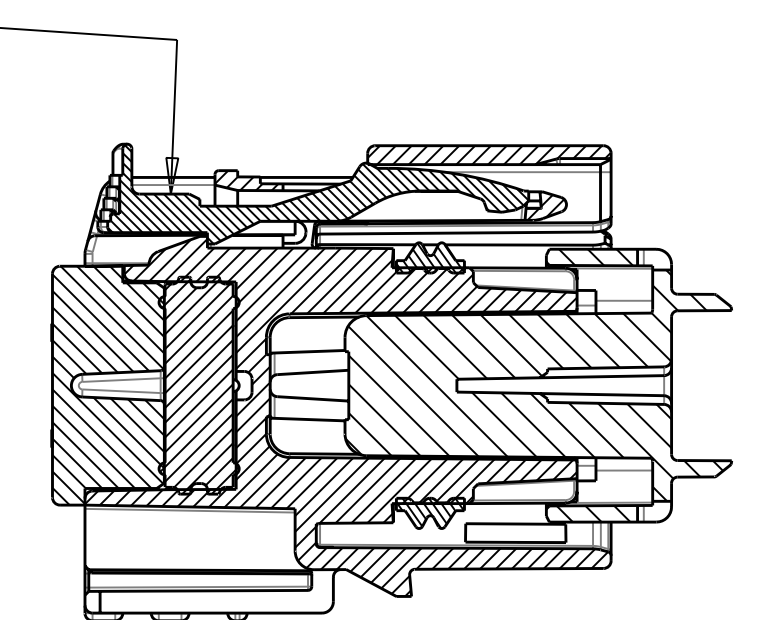

SECTION B-B
(RECEPTACLE INSERT WITH
SHORTING BAR LIFTER
SHOWN IN PRE-LOCK)
SEE NOTE #2