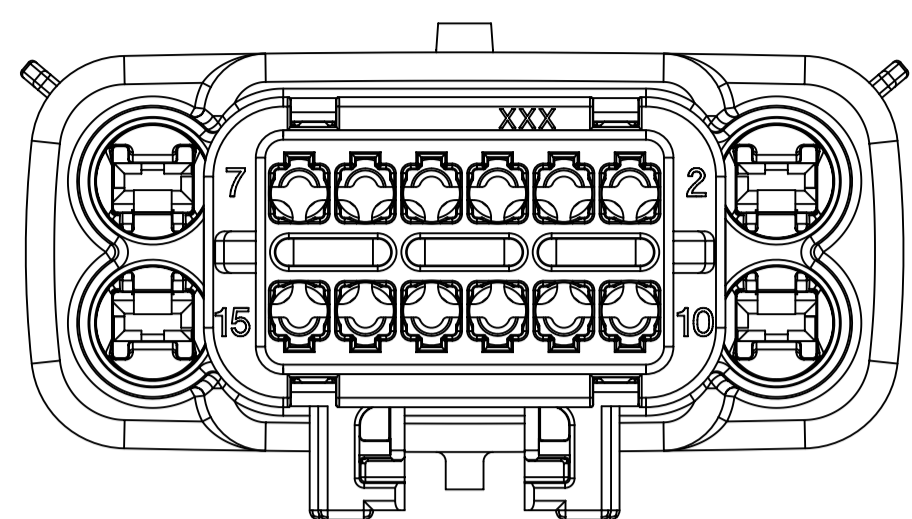

SHEET DESCRIPTION

CONFIGURATIONS

STANDARD GROMMET CAP