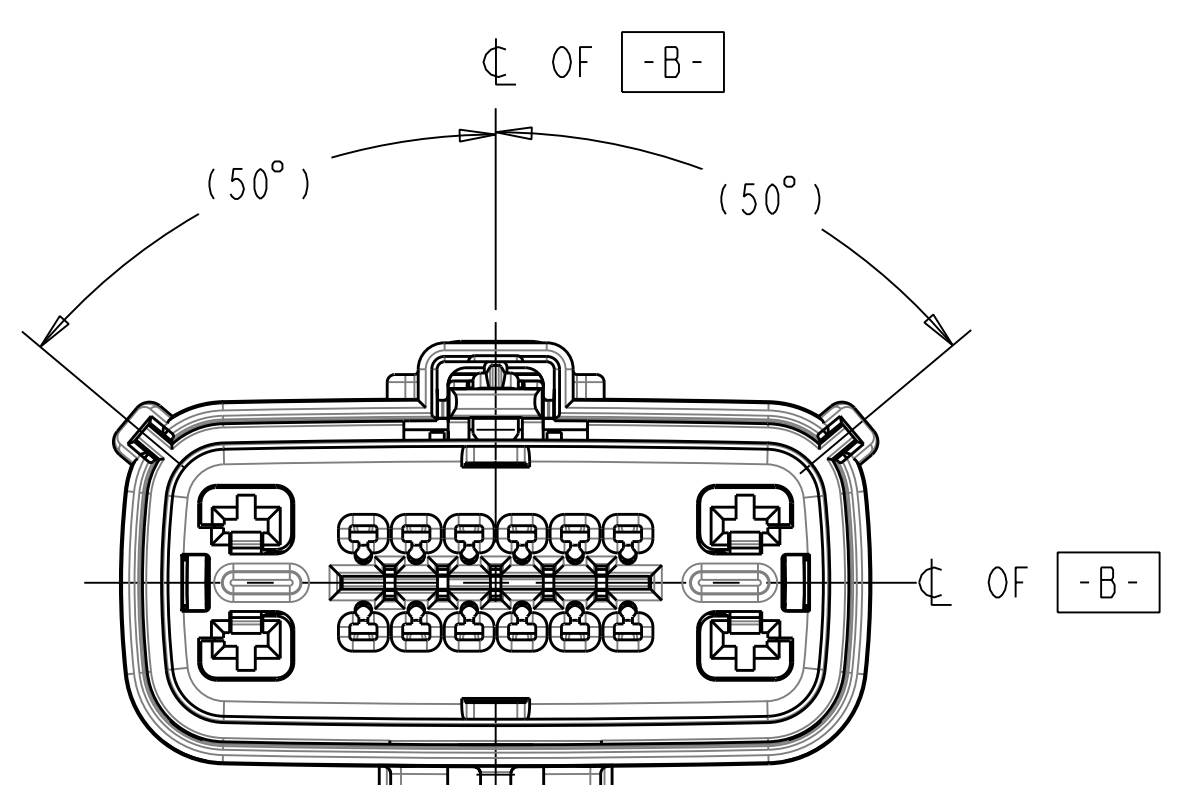

KEYING OPTION A
SCALE 2:1