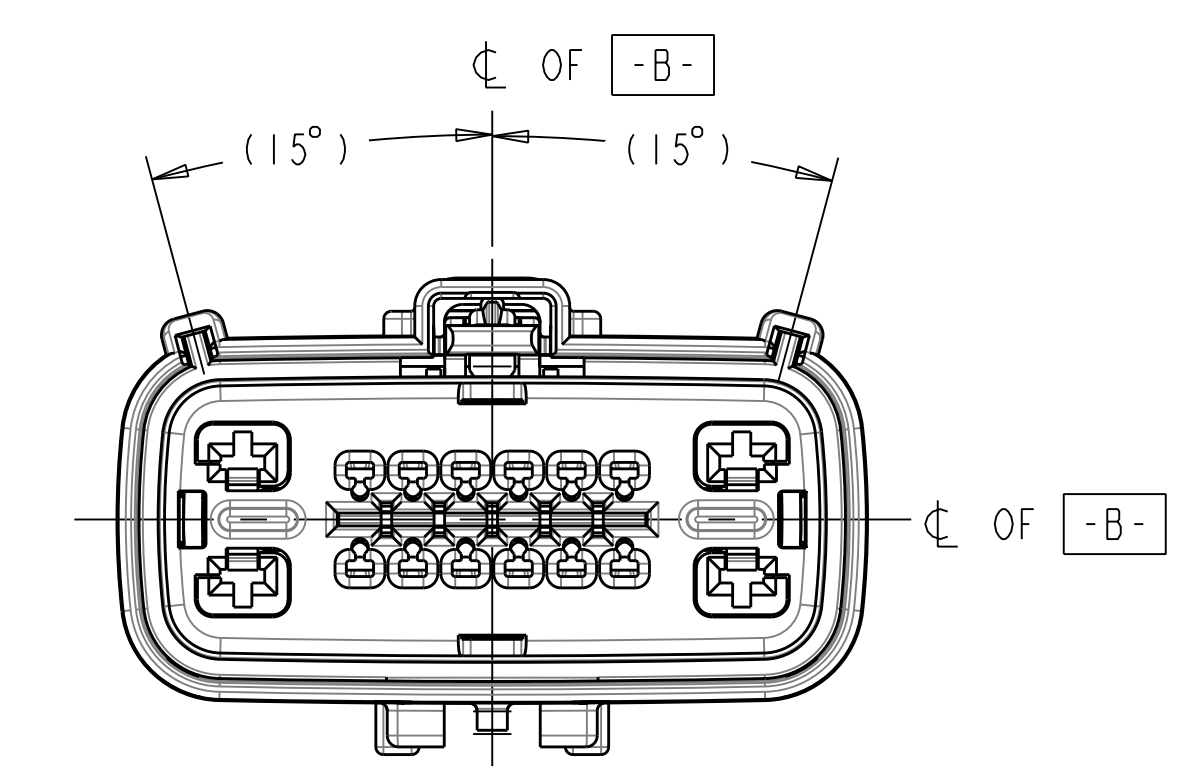

KEYING OPTION D
SCALE 2:1