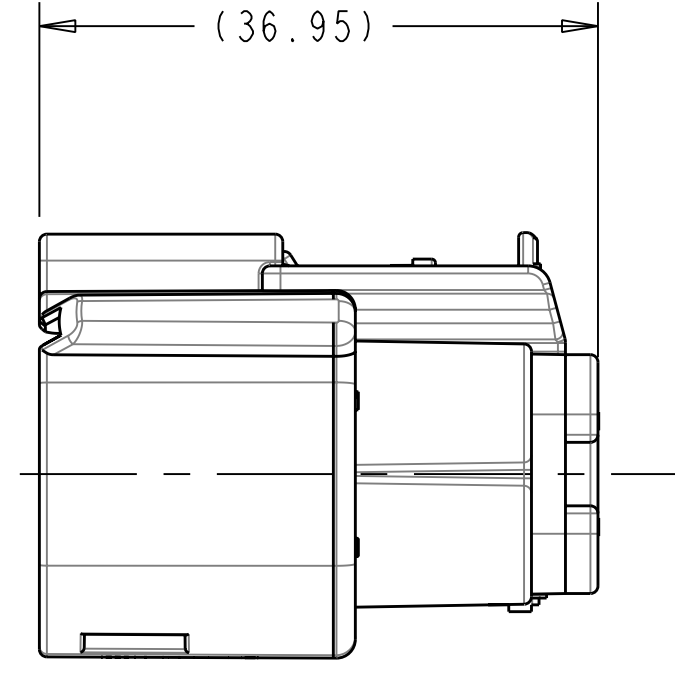

MATERIAL RECYCLE CODE
MOLDING LOCATION CODE
MOLD CAVITY I.D.

1. NOTES: UNLESS OTHERWISE SPECIFIED
1. DESIGNED TO MATE WITH BLADE HOUSING ASSEMBLY SPECIFIED IN CHARTED DRAWING E-33486-161 OR DEVICE CONNECTION AS SPECIFIED IN DRAWING E-33586-161. SEE CHART
  2. ASSEMBLY SHIPPED WITH RECEPTACLE INSERT IN PRE-LOCK POSITION (SEE SECTION B-B PRE-LOCK). UPON FULL TERMINAL ASSEMBLY, EACH RECEPTACLE INSERT MUST BE SNAPPED INTO ITS FINAL-LOCK POSITION.
  3. FOR 1.5mm RECEPTACLE TERMINALS TO BE USED WITH THIS ASSEMBLY, SEE MOLEX DRAWING E-33012-001. FOR FORD 2.8mm FEMALE RECEPTACLE SEE CHART.
  4. SYSTEM TO BE USED WITH WIRE WITHIN Ø RANGE OF 1.2mm TO 2.4mm.
  5. OPTIONAL CPA SHOWN IN ALL VIEWS. SEE TABLES FOR SPECIFIC ASSEMBLY OPTION AND NUMBER. CPA MUST BE INSERTED TO THE PRE-LOCK POSITION, AS SHOWN IN SECTION B-B. WHEN CORRECTLY SEATED THE CPA DOES NOT MOVE, FREELY.
  6. SERVICE WITH SCREWDRIVER.
  7. REFER TO SHEET # 2 OF THIS DRAWING FOR ALL PART NUMBER CONFIGURATION OPTIONS.
  8. REFER TO ASSEMBLY DRAWING E-33476-181 FOR RECEPTACLE WITH CLIP SLOT OPTIONS.
  9. ENGAGEMENT FORCE - NO TERMINALS (PRE TO FINAL): 15N MIN.
  10. ENGAGEMENT FORCE - WITH TERMINALS (PRE TO FINAL): 60N MAX.
  11. DISENGAGEMENT FORCE - WITH TERMINALS (FINAL TO PRE): 18N MIN. 60N MAX.
  12. PARTIALLY INSTALLED TERMINAL DETECTION - 80N MIN OR 40N GREATER THAN (b) WHICHEVER IS GREATER.
  13. REMOVAL FORCE - WITH TERMINALS (FINAL TO OUT OF CONNECTOR): 25N MIN.

TYCO 2.8mm CABLE SEAL TERMINAL	
FORD P/N	GRIP SIZE
IFIT-14474-KA	12
IFIT-14474-JA	14
IFIT-14474-HA	16
IFIT-14474-GA	18
IFIT-14474-FA	20
IFIT-14474-EA	22

SCALE 2:1	DESIGN UNITS mm
DIMENSION STYLE mm	
DRAWN BY J. WESLEY	DATE 06-16-02
CHECKED BY D.GRIFFITHS	DATE 07-09-02
APPROVED BY F.HOLUB	DATE 07-09-02

THIRD ANGLE PROJECTION	REVISE ON CAD ONLY
TITLE	
1.5mm/2.8mm HYBRID CONNECTOR, RCPT 2 ROW HOUSING, SEALED, 16 WAY	
MATERIAL NO.	
DOCUMENT NO.	
SHEET NO.	
THIS DRAWING CONTAINS INFORMATION THAT IS PROPRIETARY TO MOLEX INCORPORATED AND SHOULD NOT BE USED WITHOUT WRITTEN PERMISSION