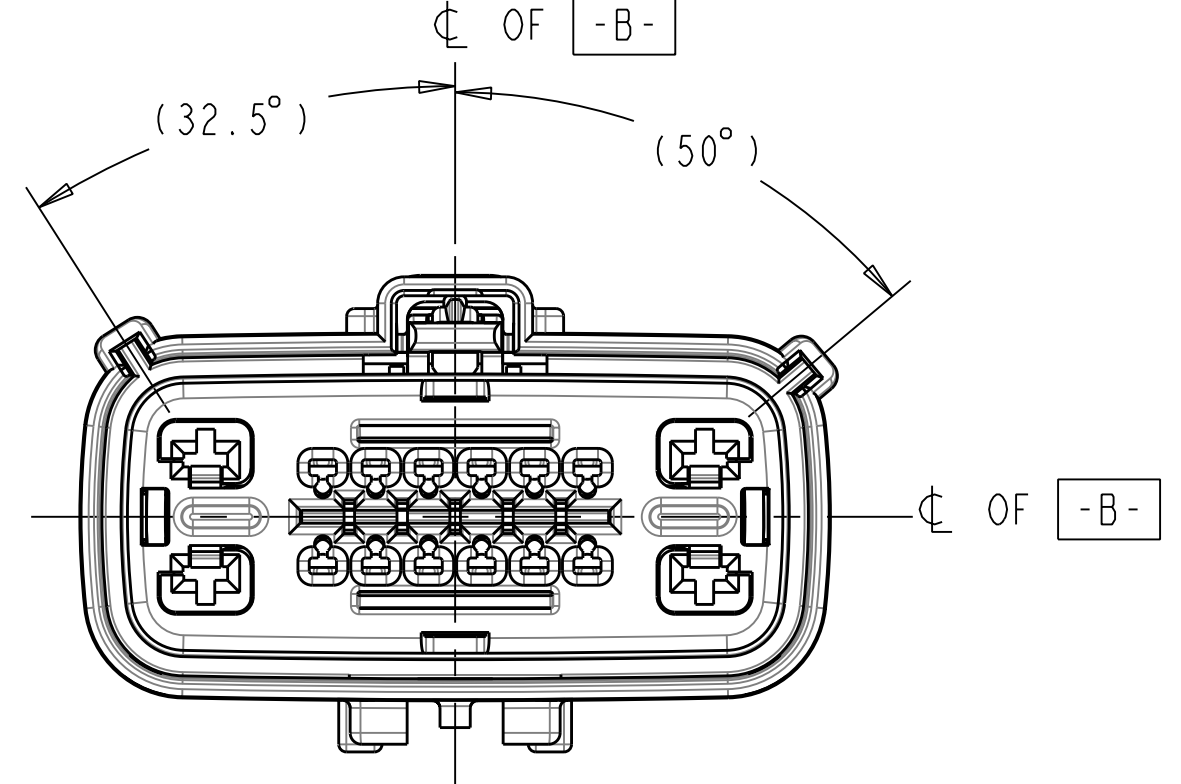

KEYING OPTION H
SCALE 2:1

CPA TO BE INSTALLED
IN PRE-LOCK POSITION
AS SHOWN IN BOTH VIEWS,
SEE NOTE #5