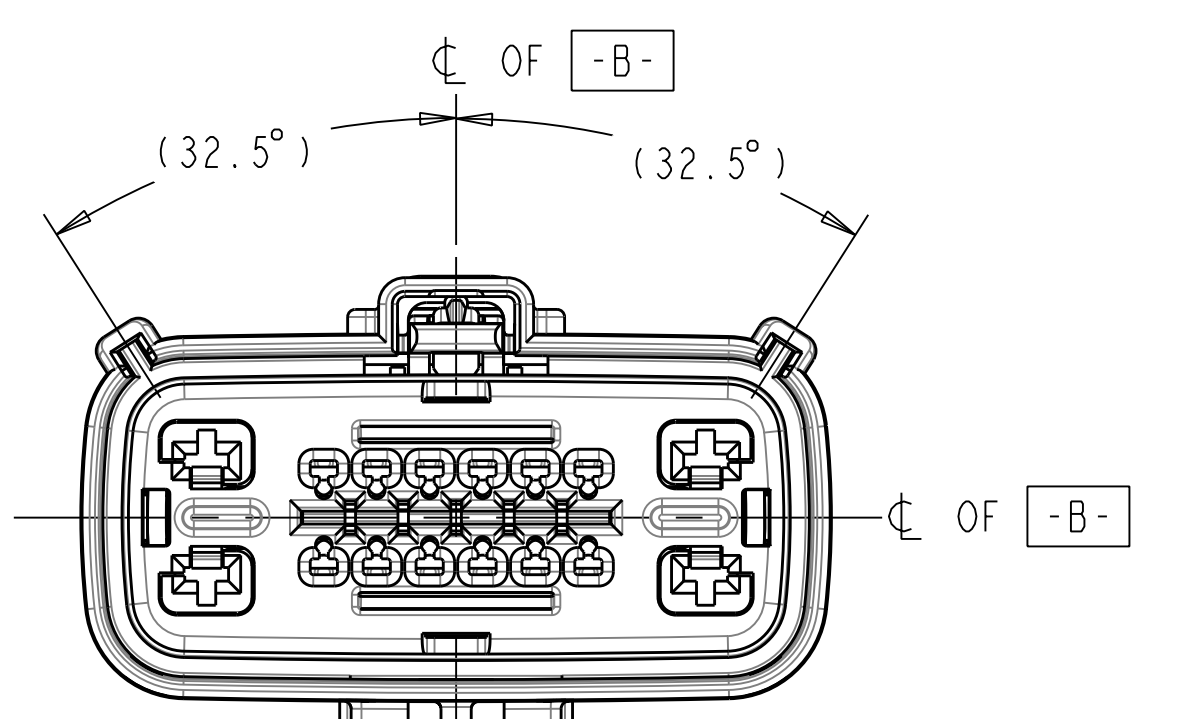

KEYING OPTION E
SCALE 2:1