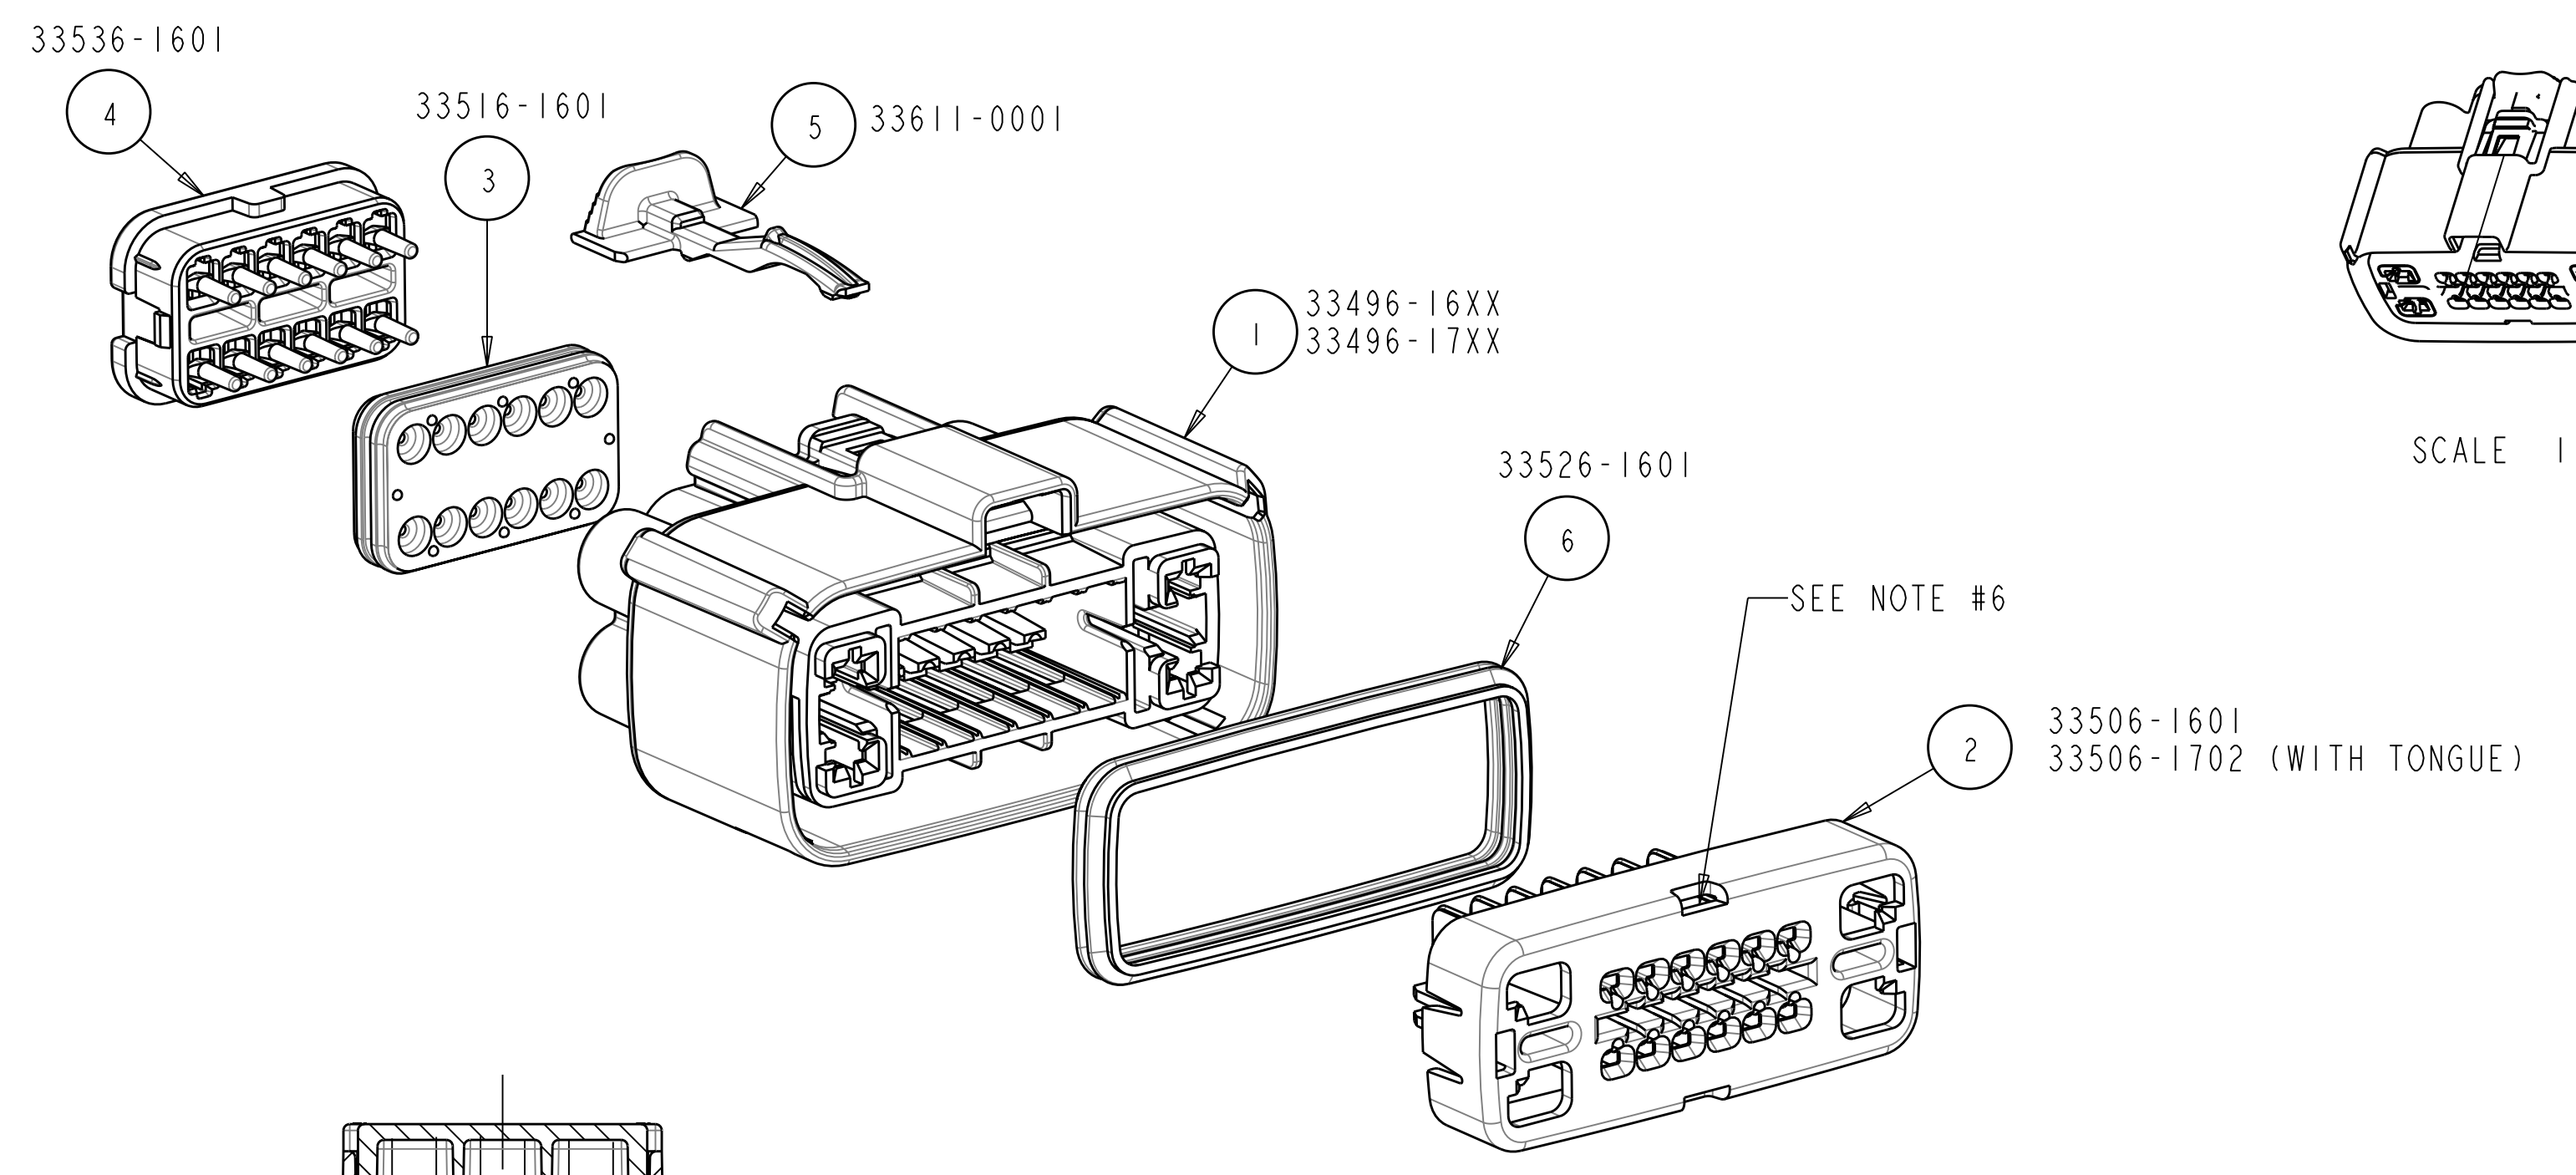

CPA TO BE INSTALLED IN PRE-LOCK POSITION AS SHOWN IN BOTH VIEWS. SEE NOTE #5

CPA TO BE INSTALLED IN PRE-LOCK POSITION AS SHOWN IN BOTH VIEWS. SEE NOTE #5

SECTION B-B
(RECEPTACLE INSERT WITH SHORTING BAR SHOWN IN PRE-LOCK)
SEE NOTE #2

SECTION B-B
(RECEPTACLE INSERT WITH SHORTING BAR SHOWN IN FULL-LOCK)
SEE NOTE #2

SECTION B-B
(RECEPTACLE INSERT SHOWN IN PRE-LOCK POSITION)
SEE NOTE #2

SECTION B-B
(RECEPTACLE INSERT SHOWN IN FULL-LOCK POSITION)
SEE NOTE #2

SCALE 1:1

MATERIAL RECYCLE CODE
MOLDING LOCATION CODE
MOLD CAVITY I.D.