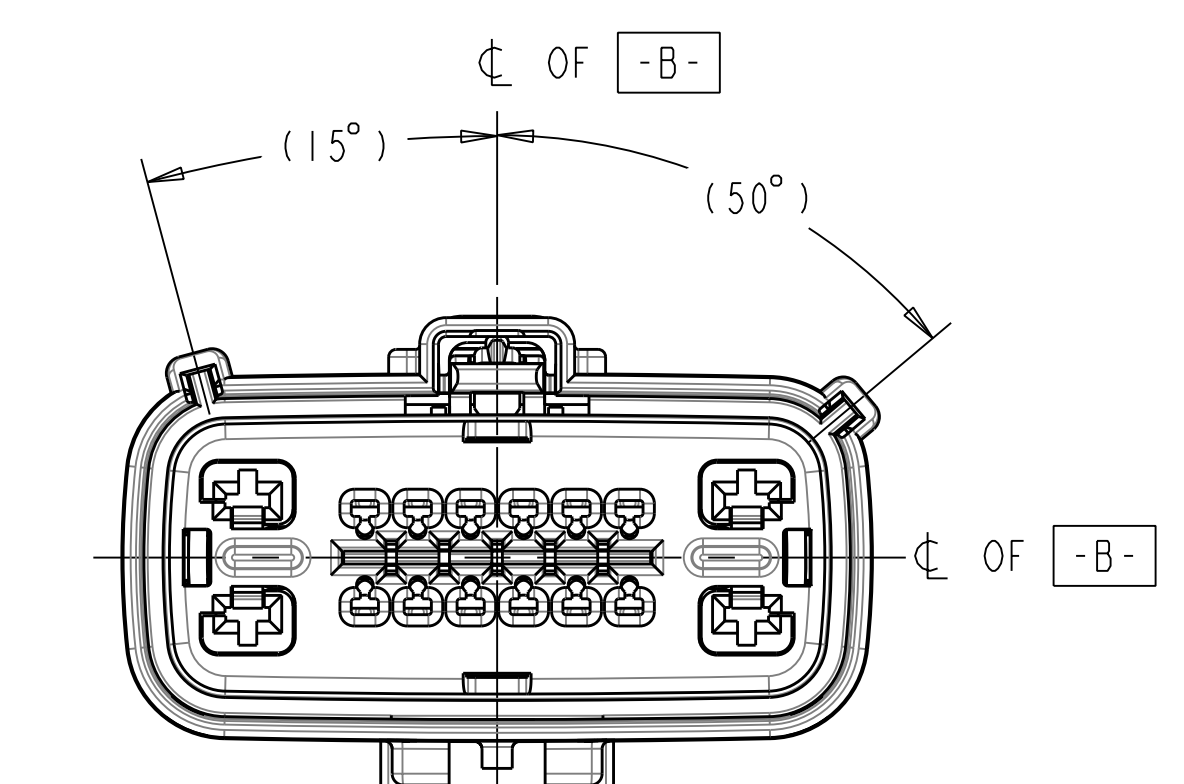

KEYING OPTION C
SCALE 2:1