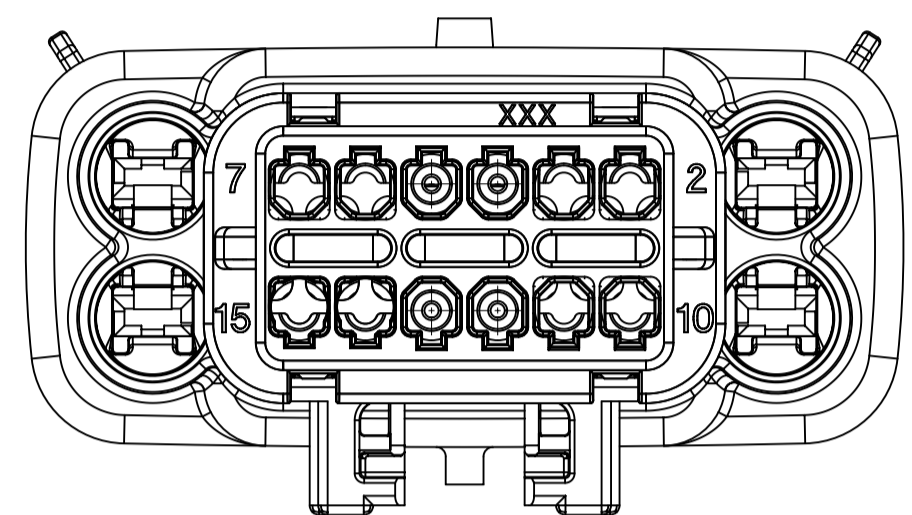

SHORTING BAR GROMMET CAP 1