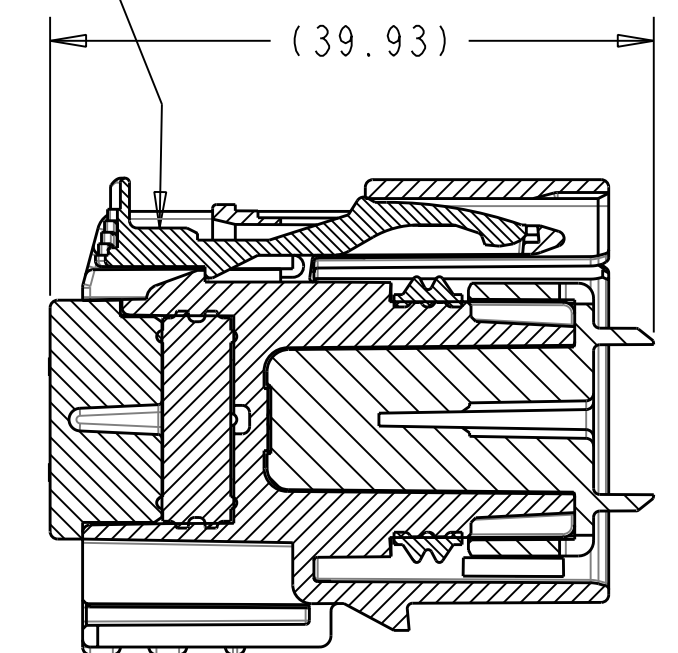

SECTION B-B
(RECEPTACLE INSERT WITH
SHORTING BAR LIFTER
SHOWN IN FULL-LOCK)
SEE NOTE #2