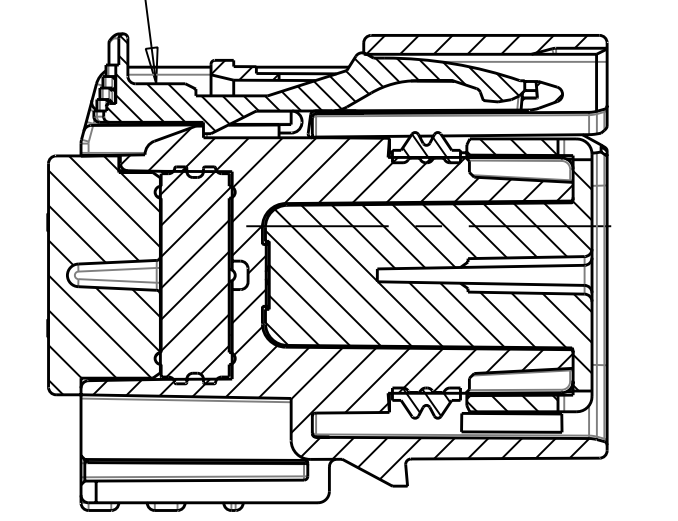

CPA TO BE INSTALLED
IN PRE-LOCK POSITION
AS SHOWN IN BOTH VIEWS,
SEE NOTE #5

SECTION B-B
(RECEPTACLE INSERT WITH
SHORTING BAR LIFTER
SHOWN IN PRE-LOCK)
SEE NOTE #2

SECTION B-B
(RECEPTACLE INSERT WITH
SHORTING BAR LIFTER
SHOWN IN FULL-LOCK)
SEE NOTE #2

SECTION B-B
(RECEPTACLE INSERT
SHOWN IN PRE-LOCK)
SEE NOTE #2

SECTION B-B
(RECEPTACLE INSERT
SHOWN IN FULL-LOCK)
SEE NOTE #2

SCALE 1:1

SECTION A-A

REAR VIEW
(WIRE HARNESS SIDE)

- NOTES: UNLESS OTHERWISE SPECIFIED
- DESIGNED TO MATE WITH BLADE HOUSING ASSEMBLY SPECIFIED IN CHARTED DRAWING E-33486-161 OR DEVICE CONNECTION AS SPECIFIED IN DRAWING E-33586-161. SEE CHART
 - ASSEMBLY SHIPPED WITH RECEPTACLE INSERT IN PRE-LOCK POSITION (SEE SECTION B-B PRE-LOCK). UPON FULL TERMINAL ASSEMBLY, EACH RECEPTACLE INSERT MUST BE SNAPPED INTO ITS FINAL-LOCK POSITION.
 - FOR 1.5mm RECEPTACLE TERMINALS TO BE USED WITH THIS ASSEMBLY, SEE MOLEX DRAWING E-33012-001. FOR FORD 2.8mm FEMALE RECEPTACLE SEE CHART.
 - SYSTEM TO BE USED WITH WIRE WITHIN Ø RANGE OF 1.2mm TO 2.4mm.
 - OPTIONAL CPA SHOWN IN ALL VIEWS. SEE TABLES FOR SPECIFIC ASSEMBLY OPTION AND NUMBER. CPA MUST BE INSERTED TO THE PRE-LOCK POSITION, AS SHOWN IN SECTION B-B. WHEN CORRECTLY SEATED THE CPA DOES NOT MOVE, FREELY.
 - SERVICE WITH SCREWDRIVER.
 - REFER TO TABLE ON SHEET 2 OF THIS DRAWING FOR ALL PART NUMBER CONFIGURATION OPTIONS.
 - REFER TO ASSEMBLY DRAWING E-33476-161 FOR RECEPTACLE WITHOUT CLIP SLOT OPTIONS.
 - 9a. ENGAGEMENT FORCE - NO TERMINALS (PRE TO FINAL): 15N MIN.
9b. ENGAGEMENT FORCE - WITH TERMINALS (PRE TO FINAL): 60N MAX.
9c. DISENGAGEMENT FORCE - WITH TERMINALS (FINAL TO PRE): 18N MIN, 60N MAX.
9d. PARTIALLY INSTALLED TERMINAL DETECTION - 80N MIN OR 40N GREATER THAN (b) WHICHEVER IS GREATER.
9e. REMOVAL FORCE - WITH TERMINALS (FINAL TO OUT OF CONNECTOR): 25N MIN.