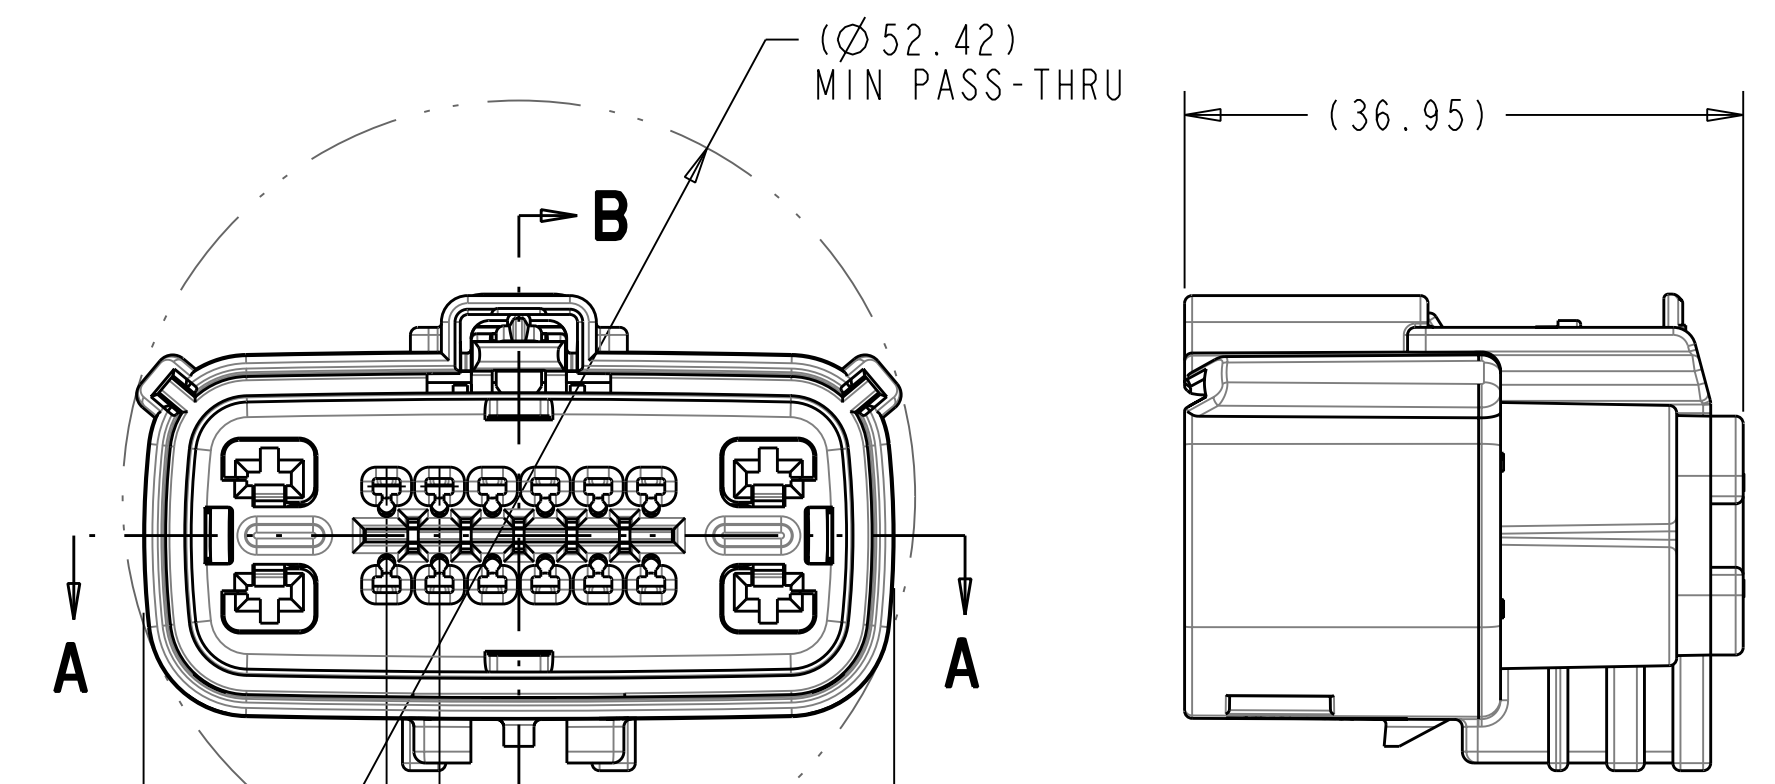

SECTION B-B
(RECEPTACLE INSERT
SHOWN IN PRE-LOCK)
SEE NOTE #2

SECTION B-B
(RECEPTACLE INSERT
SHOWN IN FULL-LOCK)
SEE NOTE #2

SCALE 1:1

SECTION A-A

REAR VIEW
(WIRE HARNESS SIDE)

- NOTES: UNLESS OTHERWISE SPECIFIED
- DESIGNED TO MATE WITH BLADE HOUSING ASSEMBLY SPECIFIED IN CHARTED DRAWING E-33486-161 OR DEVICE CONNECTION AS SPECIFIED IN DRAWING E-33586-161. SEE CHART
 - ASSEMBLY SHIPPED WITH RECEPTACLE INSERT IN PRE-LOCK POSITION (SEE SECTION B-B PRE-LOCK). UPON FULL TERMINAL ASSEMBLY, EACH RECEPTACLE INSERT MUST BE SNAPPED INTO ITS FINAL-LOCK POSITION.
 - FOR 1.5mm RECEPTACLE TERMINALS TO BE USED WITH THIS ASSEMBLY, SEE MOLEX DRAWING E-33012-001. FOR FORD 2.8mm FEMALE RECEPTACLE SEE CHART.
 - SYSTEM TO BE USED WITH WIRE WITHIN Ø RANGE OF 1.2mm TO 2.4mm.
 - OPTIONAL CPA SHOWN IN ALL VIEWS. SEE TABLES FOR SPECIFIC ASSEMBLY OPTION AND NUMBER. CPA MUST BE INSERTED TO THE PRE-LOCK POSITION, AS SHOWN IN SECTION B-B. WHEN CORRECTLY SEATED THE CPA DOES NOT MOVE, FREELY.
 - SERVICE WITH SCREWDRIVER.
 - REFER TO TABLE ON SHEET 2 OF THIS DRAWING FOR ALL PART NUMBER CONFIGURATION OPTIONS.
 - REFER TO ASSEMBLY DRAWING E-33476-161 FOR RECEPTACLE WITHOUT CLIP SLOT OPTIONS.
 - 9a. ENGAGEMENT FORCE - NO TERMINALS (PRE TO FINAL): 15N MIN.
9b. ENGAGEMENT FORCE - WITH TERMINALS (PRE TO FINAL): 60N MAX.
9c. DISENGAGEMENT FORCE - WITH TERMINALS (FINAL TO PRE): 18N MIN, 60N MAX.
9d. PARTIALLY INSTALLED TERMINAL DETECTION - 80N MIN OR 40N GREATER THAN (b) WHICHEVER IS GREATER.
9e. REMOVAL FORCE - WITH TERMINALS (FINAL TO OUT OF CONNECTOR): 25N MIN.