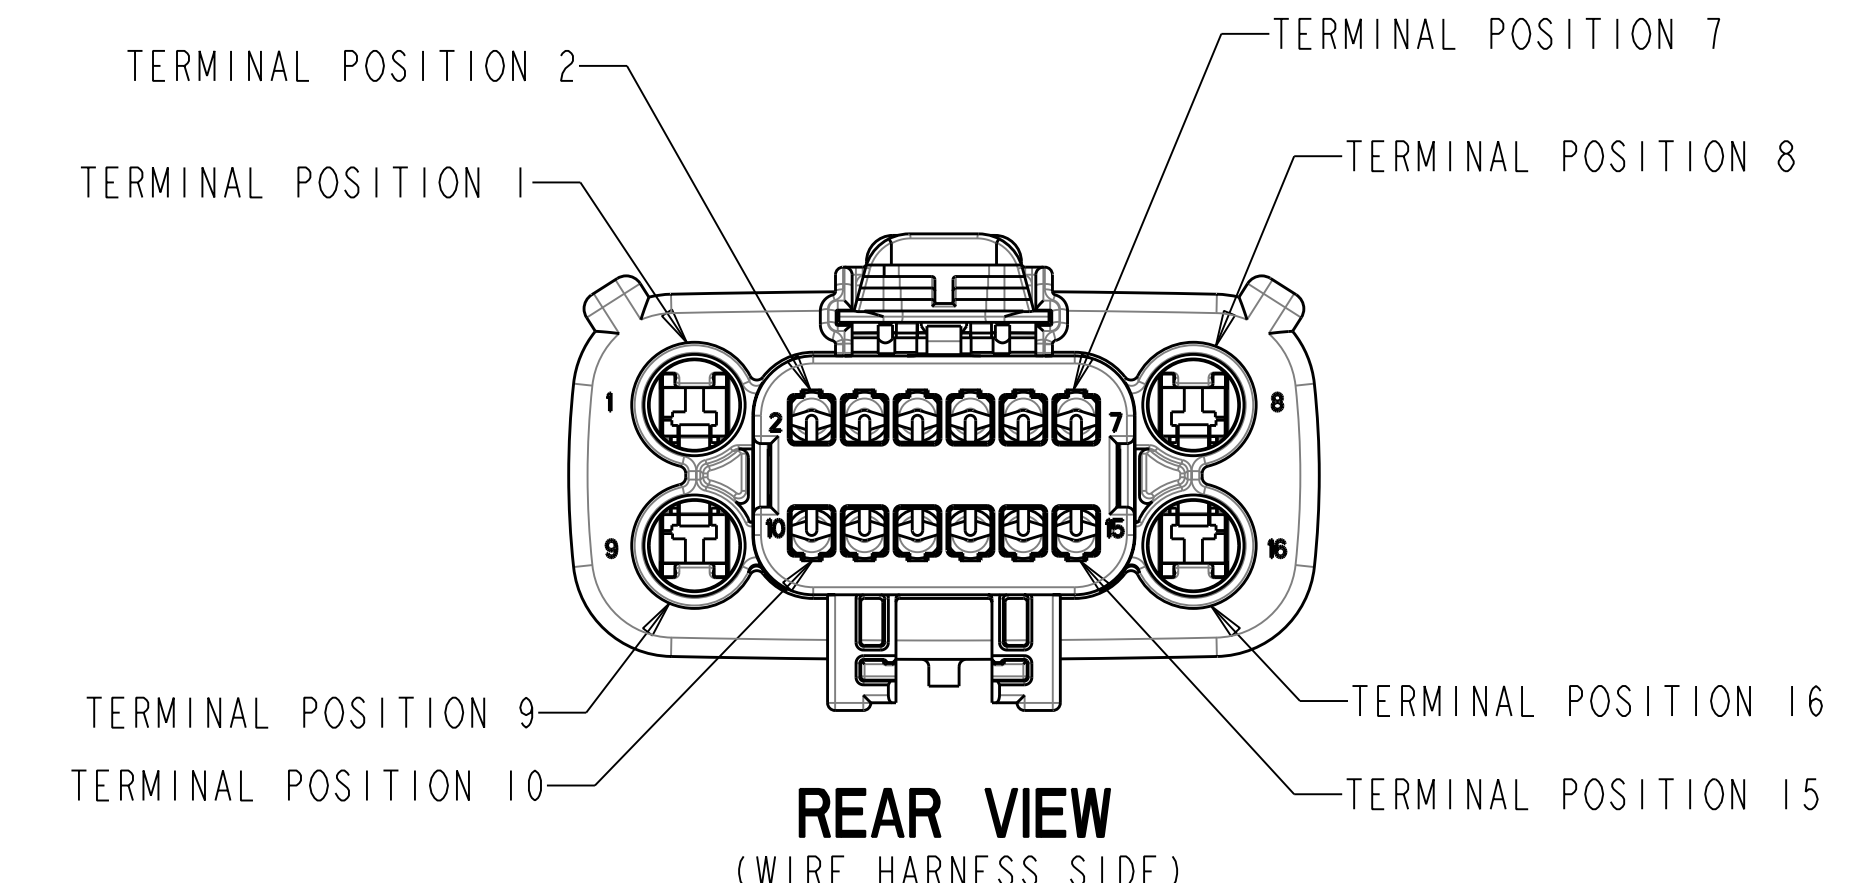

SECTION B-B
(RECEPTACLE INSERT
SHOWN IN PRE-LOCK)
SEE NOTE #2

SECTION B-B
(RECEPTACLE INSERT
SHOWN IN FULL-LOCK)
SEE NOTE #2

SCALE 1:1

SECTION A-A

REAR VIEW
(WIRE HARNESS SIDE)

- NOTES: UNLESS OTHERWISE SPECIFIED
- DESIGNED TO MATE WITH BLADE HOUSING ASSEMBLY SPECIFIED IN CHARTED DRAWING E-33486-161 OR DEVICE CONNECTION AS SPECIFIED IN DRAWING E-33586-161. SEE CHART
 - ASSEMBLY SHIPPED WITH RECEPTACLE INSERT IN PRE-LOCK POSITION (SEE SECTION B-B PRE-LOCK). UPON FULL TERMINAL ASSEMBLY, EACH RECEPTACLE INSERT MUST BE SNAPPED INTO ITS FINAL-LOCK POSITION.
 - FOR 1.5mm RECEPTACLE TERMINALS TO BE USED WITH THIS ASSEMBLY, SEE MOLEX DRAWING E-33012-001. FOR FORD 2.8mm FEMALE RECEPTACLE SEE CHART.
 - SYSTEM TO BE USED WITH WIRE WITHIN Ø RANGE OF 1.2mm TO 2.4mm.
 - OPTIONAL CPA SHOWN IN ALL VIEWS. SEE TABLES FOR SPECIFIC ASSEMBLY OPTION AND NUMBER. CPA MUST BE INSERTED TO THE PRE-LOCK POSITION, AS SHOWN IN SECTION B-B. WHEN CORRECTLY SEATED THE CPA DOES NOT MOVE, FREELY.
 - SERVICE WITH SCREWDRIVER.
 - REFER TO TABLE ON SHEET 2 OF THIS DRAWING FOR ALL PART NUMBER CONFIGURATION OPTIONS.
 - REFER TO ASSEMBLY DRAWING E-33476-161 FOR RECEPTACLE WITHOUT CLIP SLOT OPTIONS.
 - 9a. ENGAGEMENT FORCE - NO TERMINALS (PRE TO FINAL): 15N MIN.
9b. ENGAGEMENT FORCE - WITH TERMINALS (PRE TO FINAL): 60N MAX.
9c. DISENGAGEMENT FORCE - WITH TERMINALS (FINAL TO PRE): 18N MIN, 60N MAX.
9d. PARTIALLY INSTALLED TERMINAL DETECTION - 80N MIN OR 40N GREATER THAN (b) WHICHEVER IS GREATER.
9e. REMOVAL FORCE - WITH TERMINALS (FINAL TO OUT OF CONNECTOR): 25N MIN.