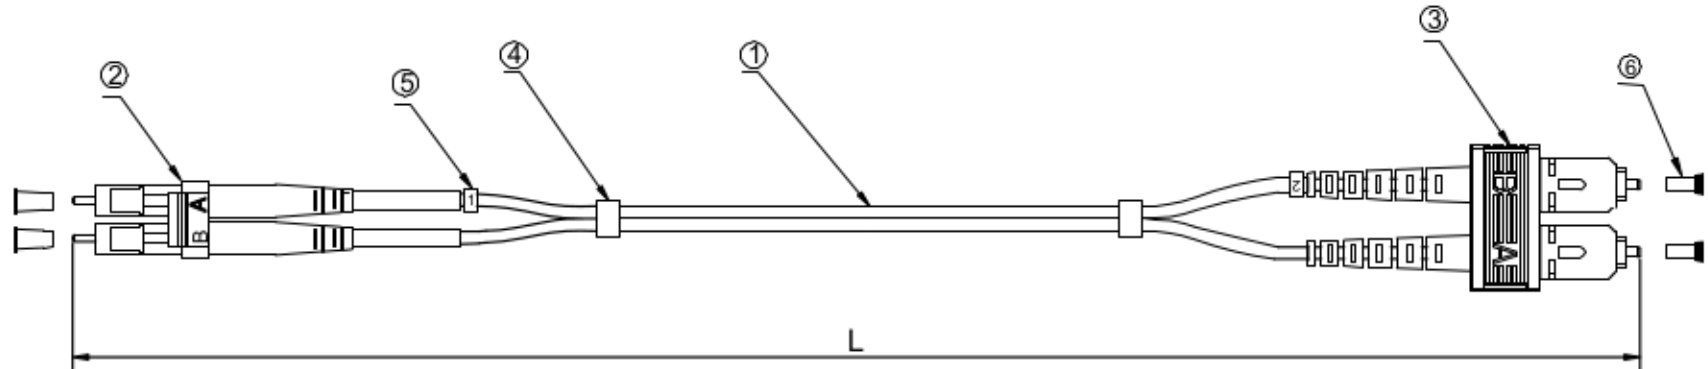

RoHS
Compliant

VERSION	DESCRIPTION	DATE
1.0	New Release	2018/4/12

PART NO	DRAWING NO	CABLE LENGTH "L"	COLOR
912M-2-3-00100-G	671-450-A	1000±100	aqua
912M-2-3-00200-G	671-450-B	2000±100	aqua
912M-2-3-00300-G	671-450-C	3000±100	aqua
912M-2-3-00500-G	671-450-D	5000±100	aqua
912M-2-3-00700-G	671-450-E	7000±100	aqua
912M-2-3-01000-G	671-450-F	10000±100	aqua
912M-2-3-01500-G	671-450-G	15000±100	aqua
912M-2-3-02000-G	671-450-H	20000±100	aqua
912M-2-3-02500-G	671-450-I	25000±100	aqua

NOTES:
Insertion loss < 0.3 dB

CnC Tech, LLC
Industrial Cable and Connector Technology

6	Dust Cover
5	1/2 Code
4	Shrinkage Tube
3	SC MM Duplex Connector (Beige housing Red/black boot)
2	LC MM Duplex Connector (Beige housing White boot)
1	2.0mm,Duplex,MM-50/125 OM3, PVC, Optical Fiber Cable(Aqua)
No.	Description

		TITLE	Patch Cord, LC-SC,MM-50/125 OM3, Duplex, PVC, aqua, 2.0mm, xxm		
UNIT	mm	P/N		DRAWN BY	
unless otherwise stated mm Tolerances XXX.XX±0.3 angular XX.XX ±0.2 XXX ±0.1		Customer P/N	912M-2-3-0xxx-G	CHECK BY	
SIZE	A4	SCALE	Free	PAGE	1/1
		APPROVAL BY			