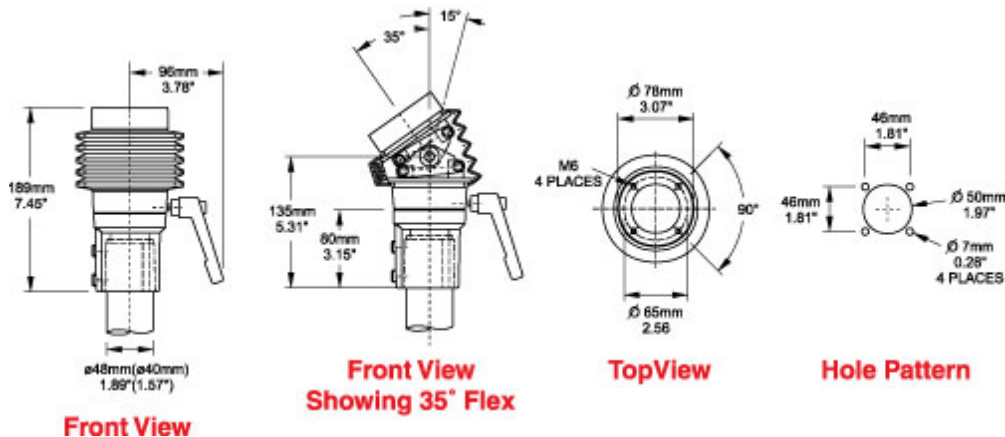

Quality Products. Service Excellence.

Tara Plus Tilt Coupling *TPSSTC Series*

- Attaches to enclosure.
- Accepts 48mm round tube perpendicular to enclosure top/bottom.
- Die-cast Aluminum G Al Si 12.
- Rotates 300°.
- Features an adjustable tilt mechanism up to 35°.