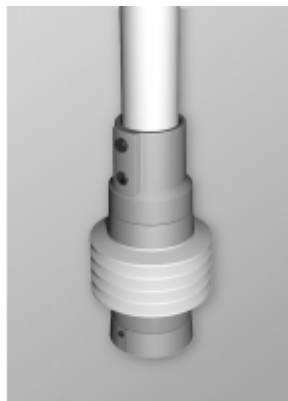

Quality Products. Service Excellence.

Tara Plus Tilt Coupling *TPSSTC Series*

- Attaches to enclosure.
- Accepts 48mm round tube perpendicular to enclosure top/bottom.
- Die-cast Aluminum G Al Si 12.
- Rotates 300°.
- Features an adjustable tilt mechanism up to 35°.