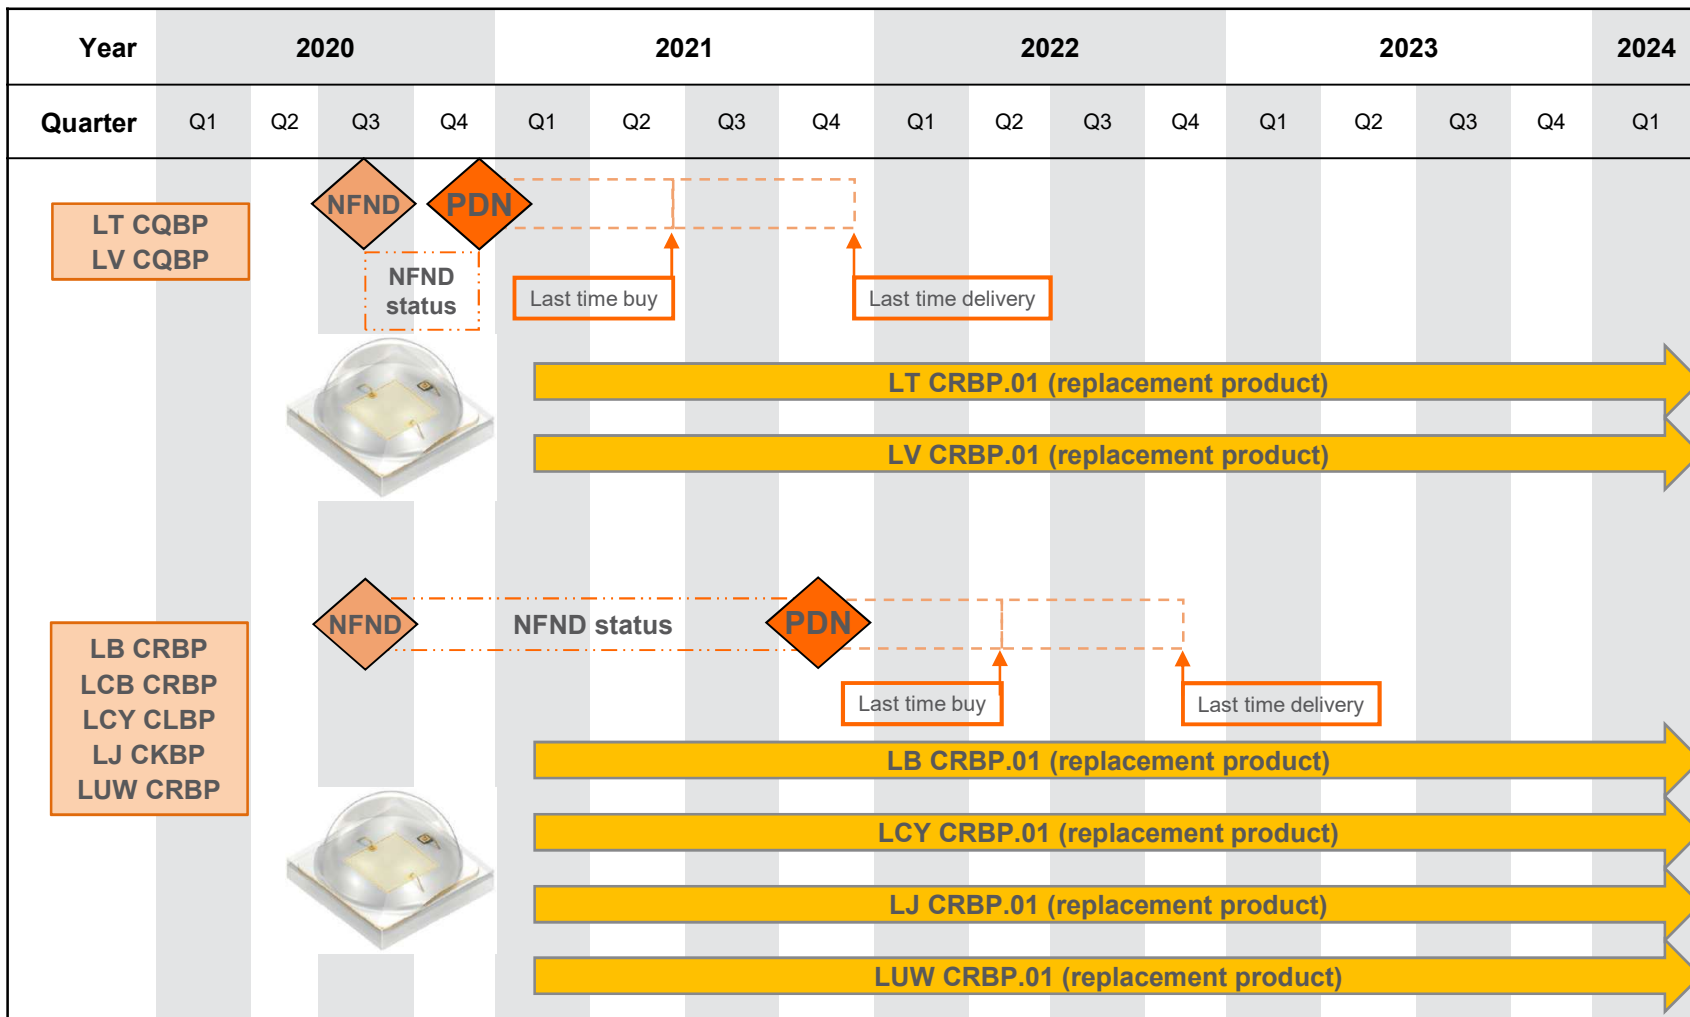

Target: The chip technology used in the current OSLO Signal has reached its end of life. OSRAM OS offers the latest chip version in the famous Signal package in all known colors. For new designs we propose to switch to **Lx CRBP.01**

Benefits

- Same package, same solder pad, improved thermal management
- Brightness increase at same binning current
- Latest chip technology implemented
- Improved lens design for better luminous efficacy

2. Strategic Phase-out LB CRBP, LCB CRBP, LCY CLBP, LJ CKBP, LT CQBP, LUW CRBP, LV CQBP

Replacement Lx CRBP.01

	Type	Color	Wavelength/ Color Coordinates	Brightness Range	Grouping Current
	LB CRBP.01	Blue	445 – 480 nm	Typ. 38 lm	350 mA
	LCY CRBP.01	Converted Yellow	Typ. Cx/Cy = 0.57/0.42	Typ. 96 lm	350 mA
	LJ CRBP.01	Red	612 – 636 nm	Typ. 56-80 lm	350 mA
	LT CRBP.01	True Green	519 – 543 nm	Typ. 105 lm	350 mA
	LUW CRBP.01	Ultra White	Typ. Cx/Cy = 0.34/0.33	Typ. 135 lm	350 mA
	LV CRBP.01	Verde	490 – 512 nm	Typ. 82 lm	350 mA

Solder pad
compatibility
to current
OSLON Signal
family

2. Strategic Phase-out LB CRBP, LCB CRBP, LCY CLBP, LJ CKBP, LT CQBP, LUW CRBP, LV CQBP

Planned time scenario for product phase-out

www.osram-os.com