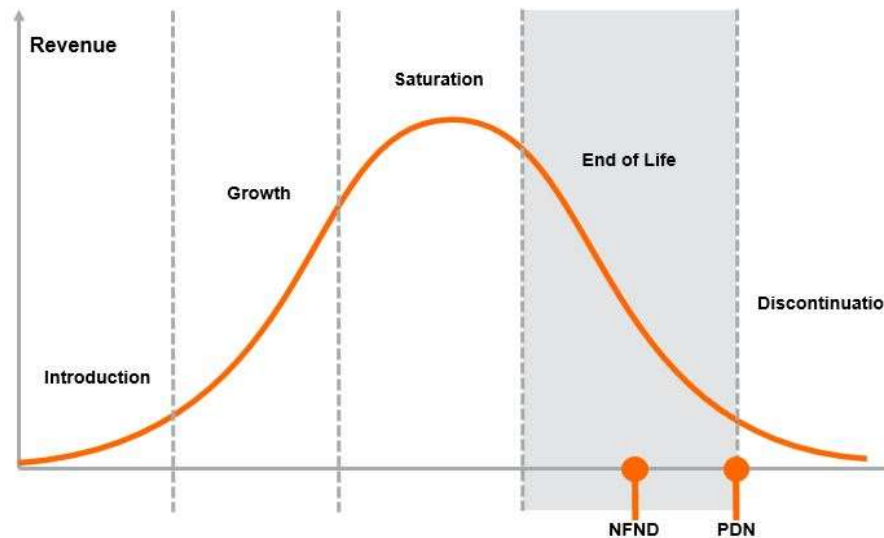

Light is OSRAM

Not For New Designs OS-NFND-2020-005

17 August 2020

Expected discontinuation date: 1-5 Years

Reason: The following products have reached their end of life.

OSRAM OS Expectations: Please use our recommended replacement for new designs. If they may not fit, please contact your local sales office for other solutions. Additionally we ask you to switch for running project as soon as possible to the proposed replacement. Anyway please check your demand and feedback your requested lifetime of these products.
Attention: Q# already announced to be in phase-out process will not be impacted. Dates published in corresponding PDN will be kept.