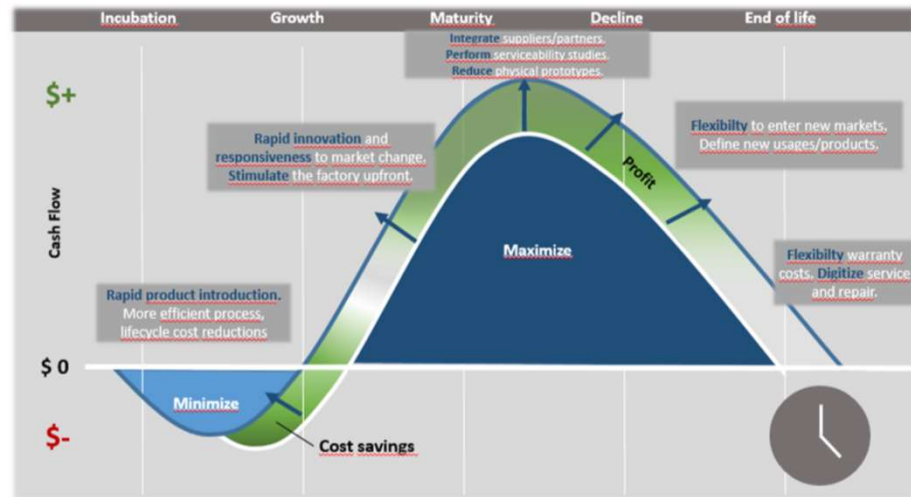

Strategic Phase-out

Customer Info Package for:
OS-NFND-2020-005

Status: August 2020

Strategic Phase-out Customer Info Package

	Page
1. General Information	03
2. Strategic Phase-out LB CRBP, LCB CRBP, LCY CLBP, LJ CKBP, LT CQBP, LUW CRBP, LV CQBP	05