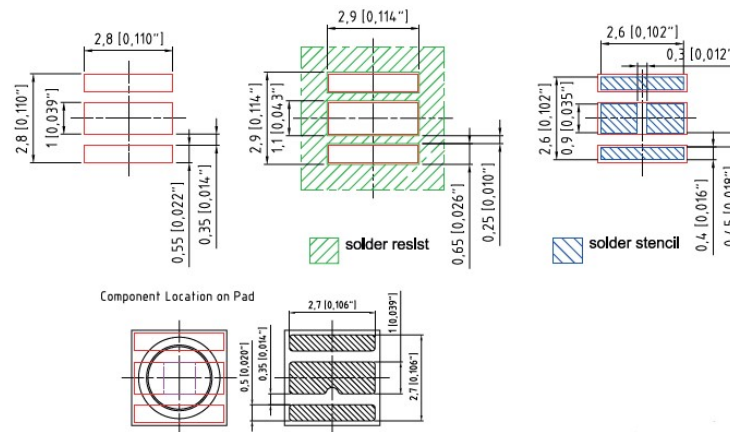

2. Strategic Phase-out LB CRBP, LCB CRBP, LCY CLBP, LJ CKBP, LT CQBP, LUW CRBP, LV CQBP

Replacement Lx CRBP.01

	Type	Color	Wavelength/ Color Coordinates	Brightness Range	Grouping Current
	LB CRBP.01	Blue	445 – 480 nm	Typ. 38 lm	350 mA
	LCY CRBP.01	Converted Yellow	Typ. Cx/Cy = 0.57/0.42	Typ. 96 lm	350 mA
	LJ CRBP.01	Red	612 – 636 nm	Typ. 56-80 lm	350 mA
	LT CRBP.01	True Green	519 – 543 nm	Typ. 105 lm	350 mA
	LUW CRBP.01	Ultra White	Typ. Cx/Cy = 0.34/0.33	Typ. 135 lm	350 mA
	LV CRBP.01	Verde	490 – 512 nm	Typ. 82 lm	350 mA

Solder pad
compatibility
to current
OSLON Signal
family