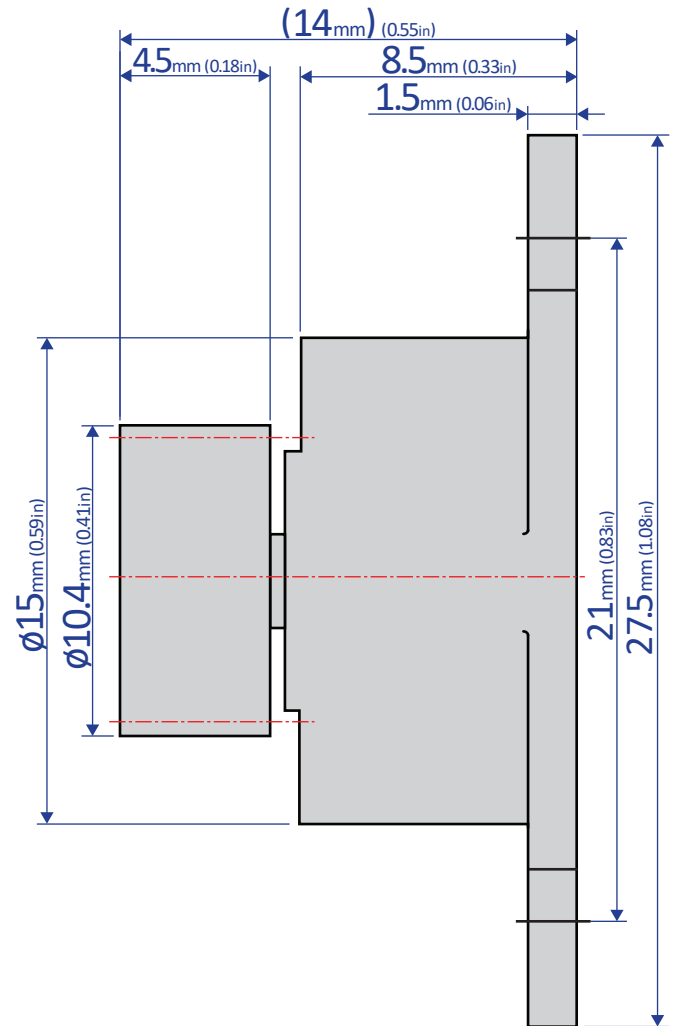

FRN-C2-G1

ROTARY DAMPER

Bansbach
easylift®

50 West Drive • Melbourne, Florida 32904
(321) 253-1999 • www.easylift.com • www.damper.net