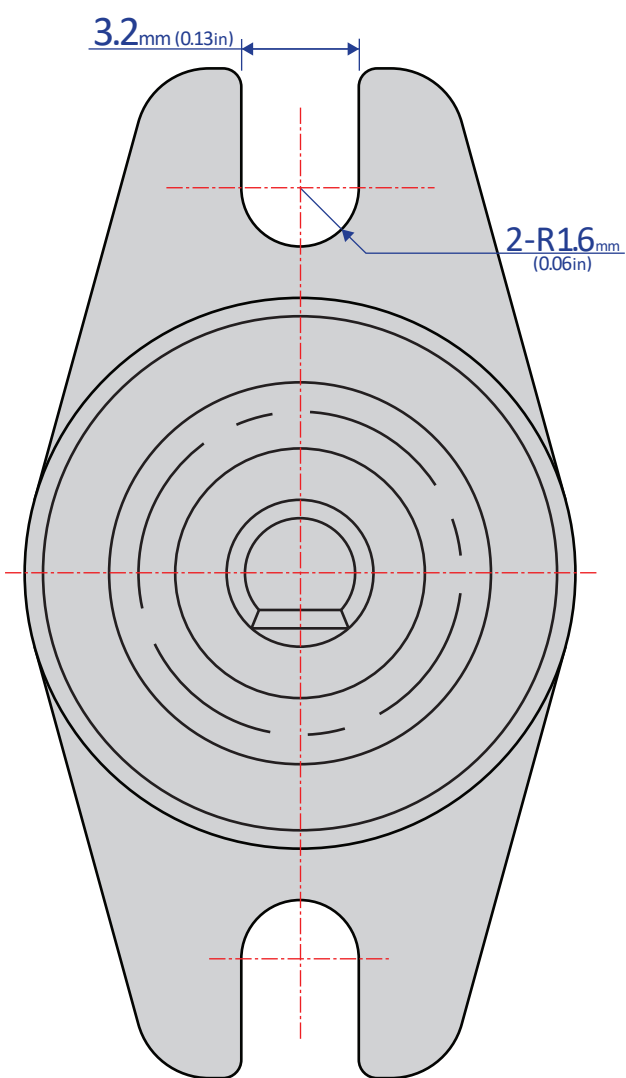

FRN-C2-G1

ROTARY DAMPER

Bansbach
easylift®

50 West Drive • Melbourne, Florida 32904
(321) 253-1999 • www.easylift.com • www.damper.net