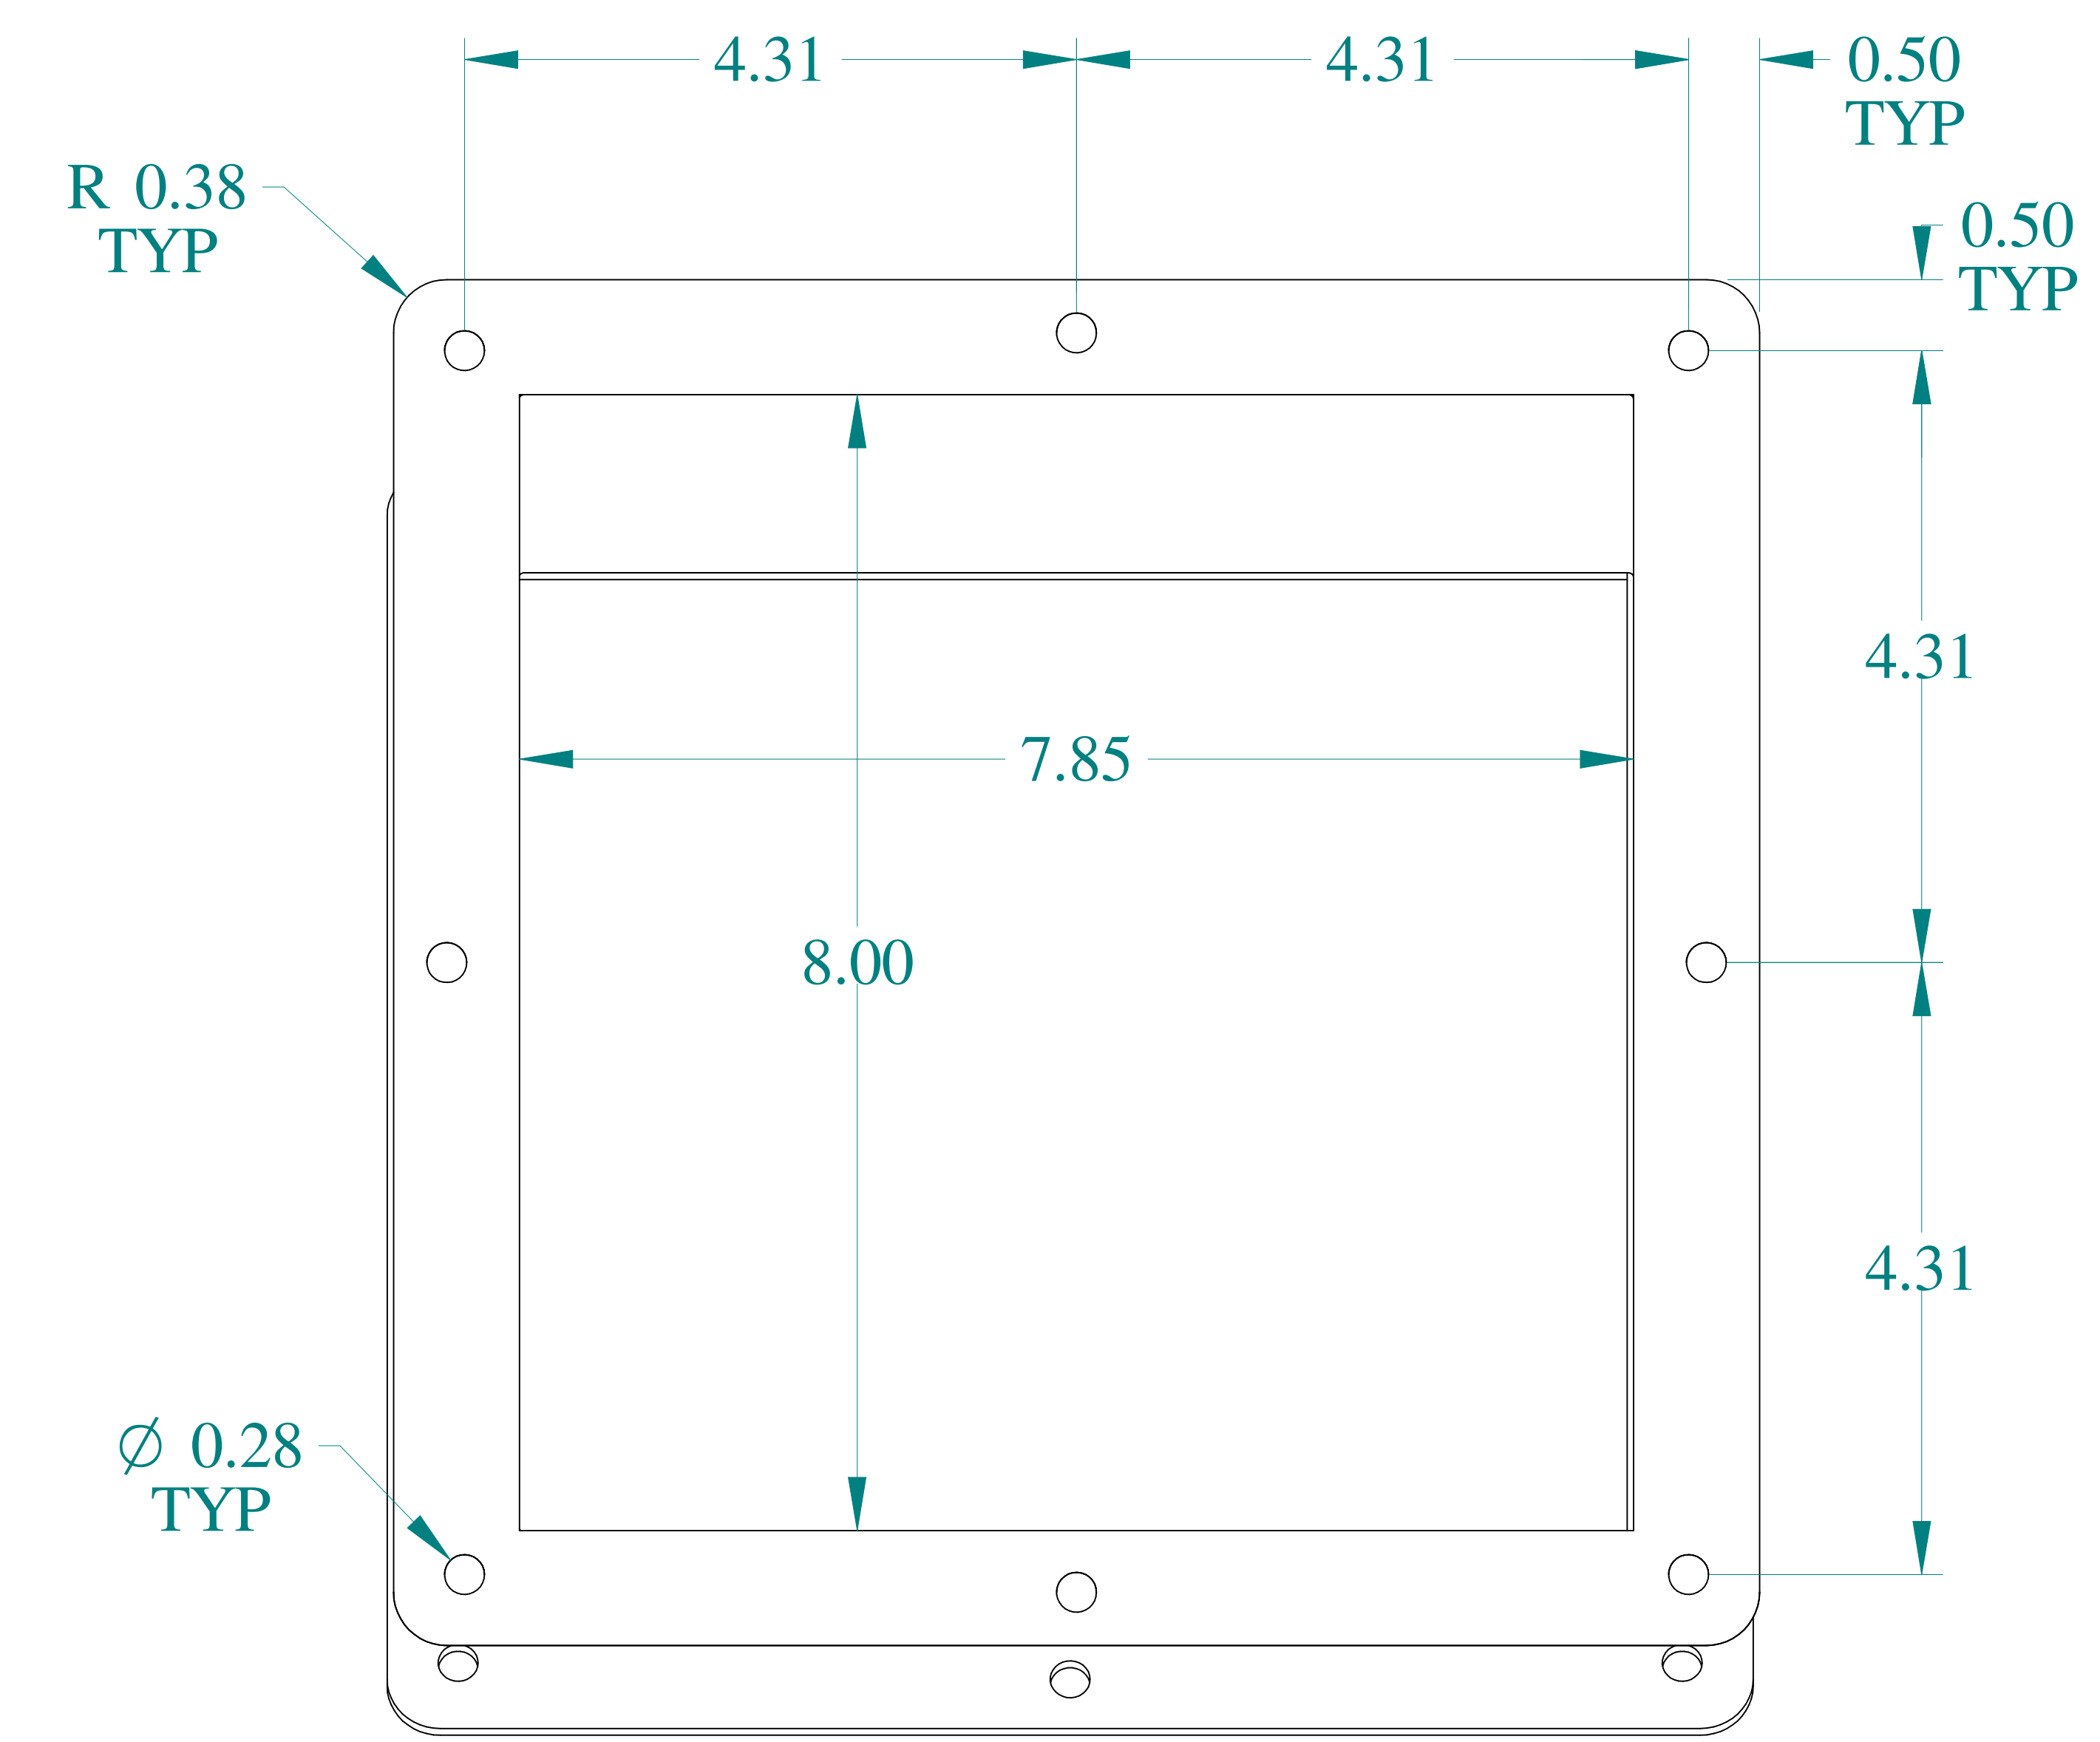

TOP VIEW

ISOMETRIC VIEWS

SIDE VIEW

FRONT VIEW

VIEW Z-Z

BOTTOM VIEW

Data subject to change without notice.

Part #: 1487E2P