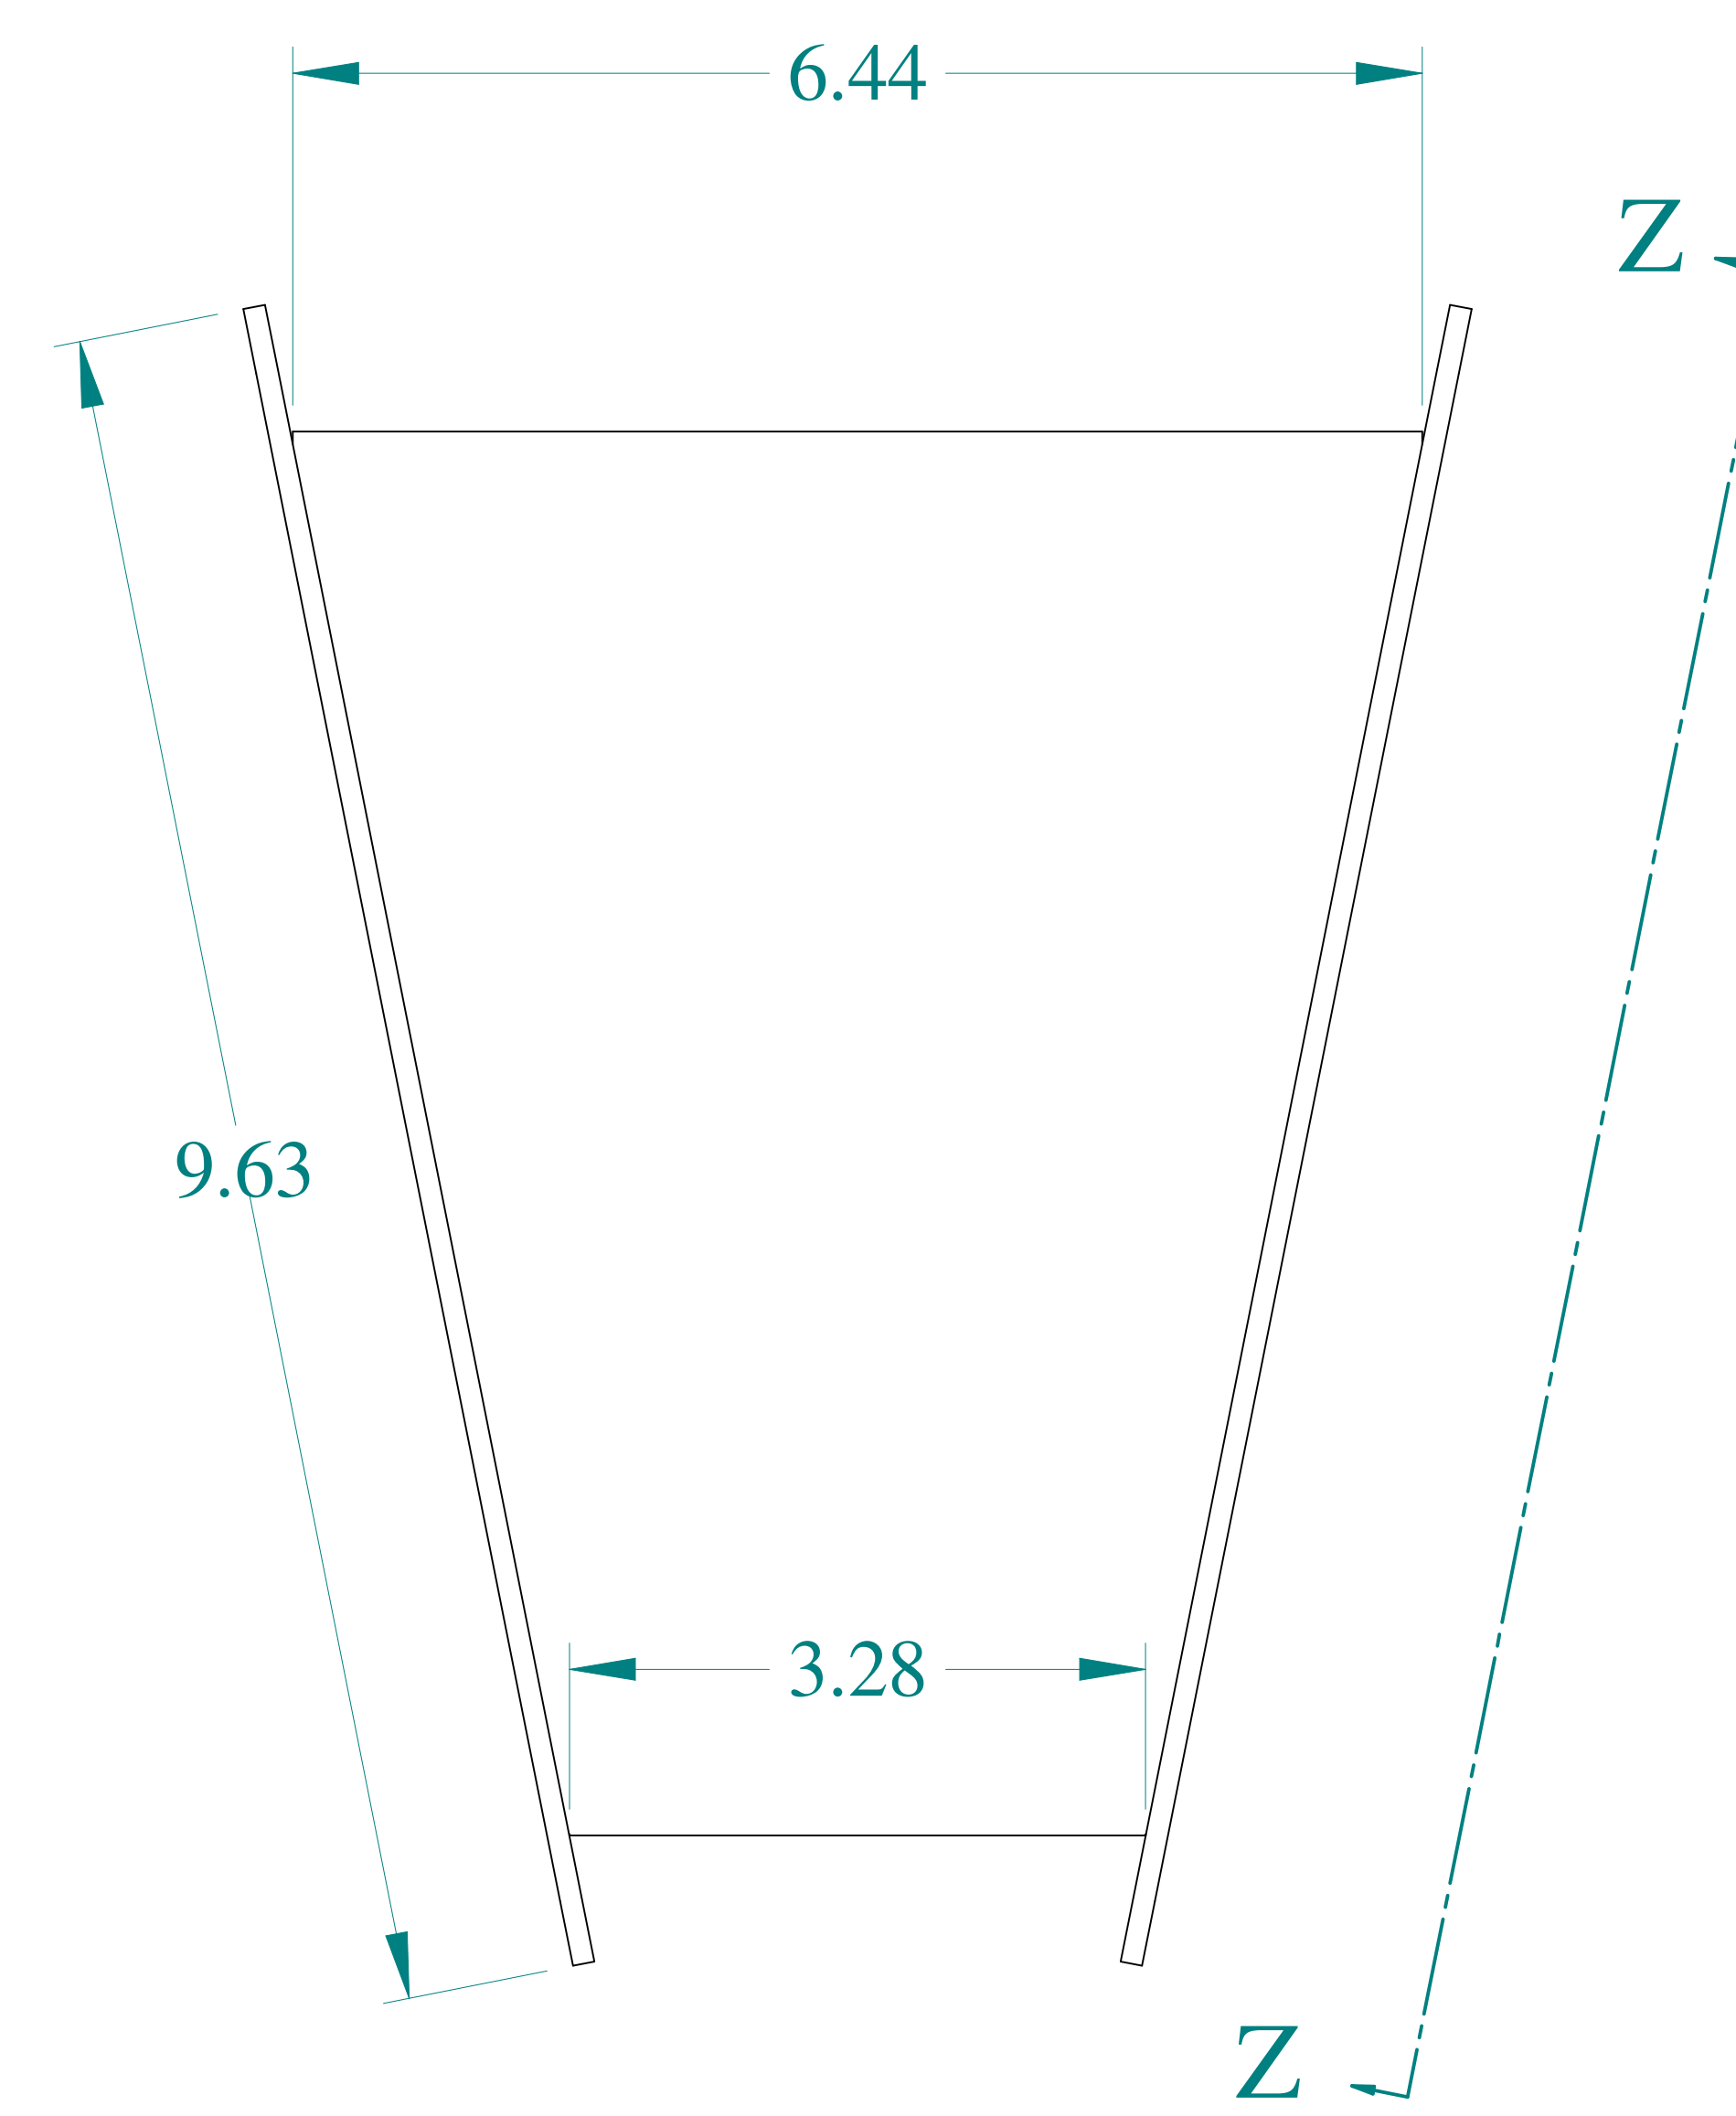

TOP VIEW

ISOMETRIC VIEWS

SIDE VIEW

FRONT VIEW

VIEW Z-Z

BOTTOM VIEW

Data subject to change without notice.

Part #: 1487E2P