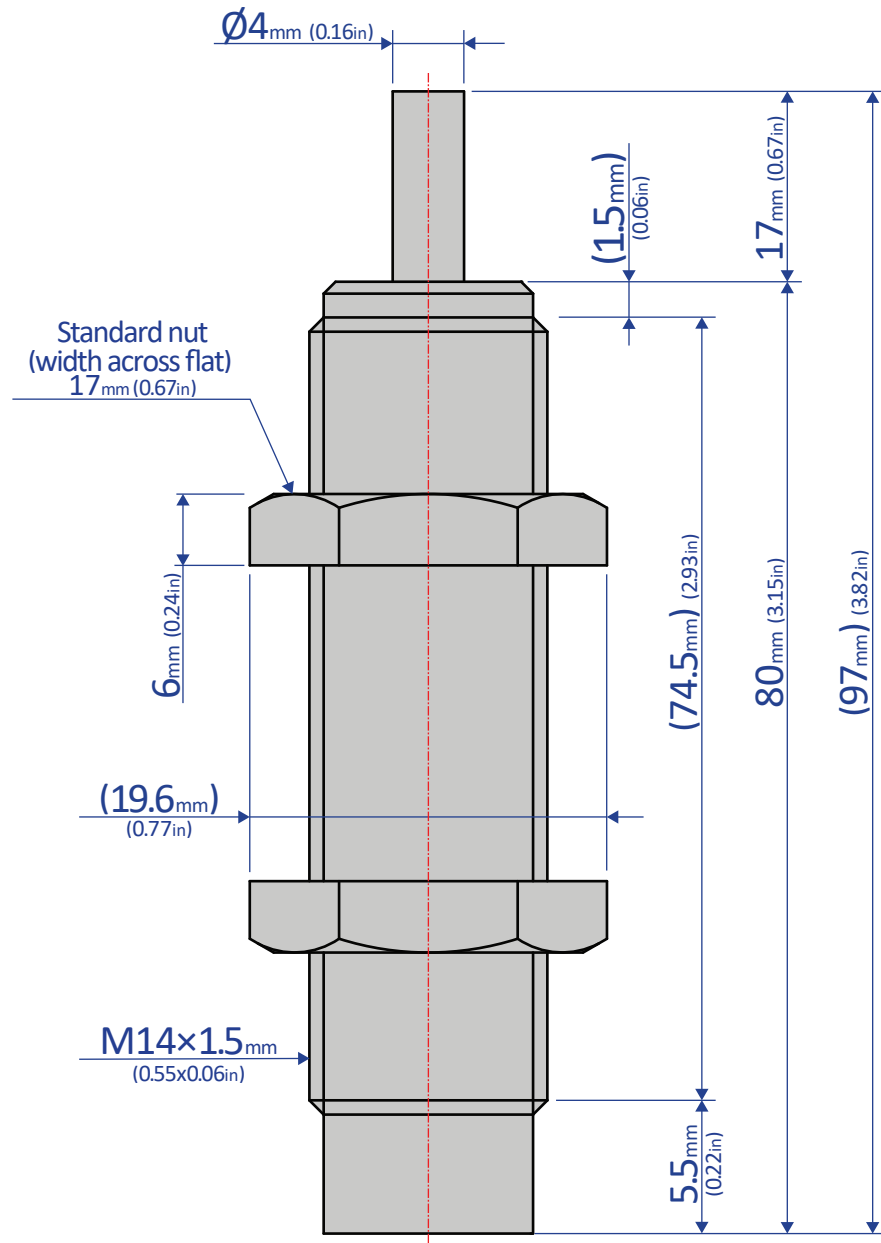

FK-1417H-S

SHOCK ABSORBER - FIXED

Bansbach
easylift®

50 West Drive • Melbourne, Florida 32904
(321) 253-1999 • www.easylift.com • www.damper.net