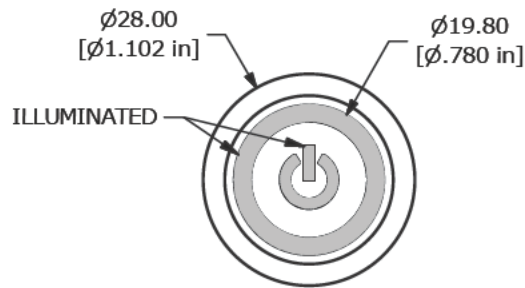

RING / POWER SYMBOL
ILLUMINATED