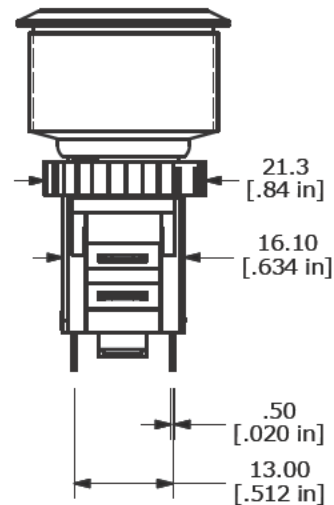

BODY DIMENSIONS

ILLUMINATED RING / POWER
SYMBOL OPTION SHOWN

LED (+) AND (-) TERMINALS
ARE NOT INCLUDED ON THE
NON-ILLUMINATED OPTION

ANTI-VANDAL SWITCHES
DETECTOR SWITCHES
DIP SWITCHES
KEYLOCK SWITCHES
NAVIGATION SWITCHES
PUSHBUTTON SWITCHES
ROCKER SWITCHES
ROTARY SWITCHES
SLIDE SWITCHES
SNAP ACTION SWITCHES
TACTILE SWITCHES
TOGGLE SWITCHES
CAP OPTIONS