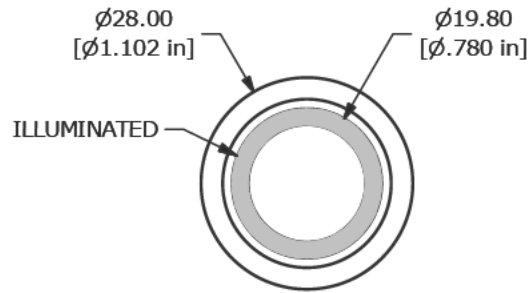

RING ILLUMINATED