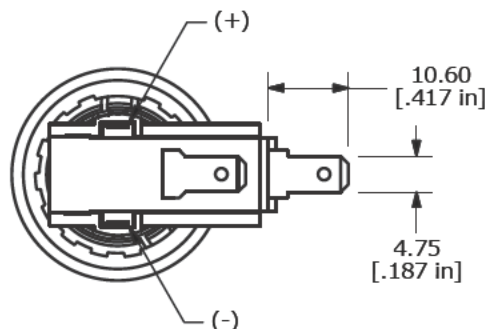

FEATURES & BENEFITS

- 25mm diameter panel cutout
- Ring or ring/power illumination options
- Multiple illumination voltage options
- Momentary and latching functions
- 15A high current rating

PART NUMBER CONFIGURATOR

Series	Actuator	Terminal	Function	Body Finish	Actuator Finish	Lens Style	LED Color	Illumination Voltage
SAV8	F - Flat	1 - 4 8mm Quick Connect	3 - 1P ON-ON B - 1P ON-(ON)*	S - Stainless Steel 1 - Black Anodized	S - Stainless Steel 1 - Black Anodized	None - Non-Illuminated 3 - Ring, moveable with actuator 6 - Ring / Power Symbol moveable with actuator	None - Non-Illuminated 0 - White 1 - Red 2 - Orange 3 - Green 4 - Blue 5 - Yellow G - Red / Green P - Green / Yellow	None - Non-Illuminated 1 - 3V 3 - 6V 4 - 12V 5 - 24V 6 - 110V 7 - 220V

BODY DIMENSIONS

ILLUMINATED RING / POWER
SYMBOL OPTION SHOWN

LED (+) AND (-) TERMINALS
ARE NOT INCLUDED ON THE
NON-ILLUMINATED OPTION

ANTI-VANDAL SWITCHES
DETECTOR SWITCHES
DIP SWITCHES
KEYLOCK SWITCHES
NAVIGATION SWITCHES
PUSHBUTTON SWITCHES
ROCKER SWITCHES
ROTARY SWITCHES
SLIDE SWITCHES
SNAP ACTION SWITCHES
TACTILE SWITCHES
TOGGLE SWITCHES
CAP OPTIONS