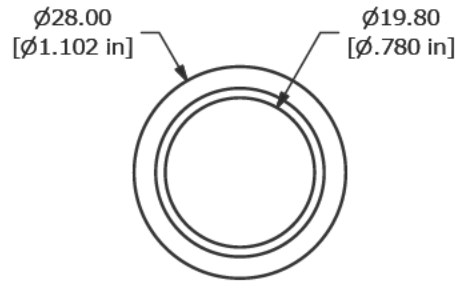

SAV8 SERIES ANTI-VANDAL SWITCH

LENS STYLE OPTIONS

- ANTI-VANDAL SWITCHES
- DETECTOR SWITCHES
- DIP SWITCHES
- KEYLOCK SWITCHES
- NAVIGATION SWITCHES
- PUSHBUTTON SWITCHES
- ROCKER SWITCHES
- ROTARY SWITCHES
- SLIDE SWITCHES
- SNAP ACTION SWITCHES
- TACTILE SWITCHES
- TOGGLE SWITCHES
- CAP OPTIONS

NON-ILLUMINATED