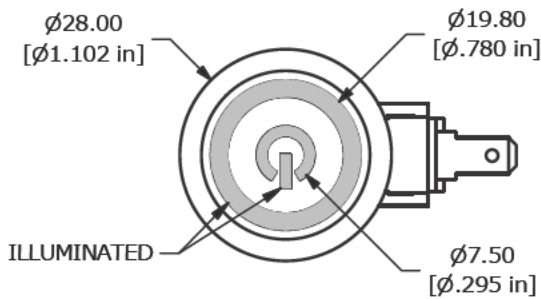

FEATURES & BENEFITS

- 25mm diameter panel cutout
- Ring or ring/power illumination options
- Multiple illumination voltage options
- Momentary and latching functions
- 15A high current rating

PART NUMBER CONFIGURATOR

BODY DIMENSIONS

ILLUMINATED RING / POWER
SYMBOL OPTION SHOWN

LED (+) AND (-) TERMINALS
ARE NOT INCLUDED ON THE
NON-ILLUMINATED OPTION

ANTI-VANDAL SWITCHES
DETECTOR SWITCHES
DIP SWITCHES
KEYLOCK SWITCHES
NAVIGATION SWITCHES
PUSHBUTTON SWITCHES
ROCKER SWITCHES
ROTARY SWITCHES
SLIDE SWITCHES
SNAP ACTION SWITCHES
TACTILE SWITCHES
TOGGLE SWITCHES
CAP OPTIONS