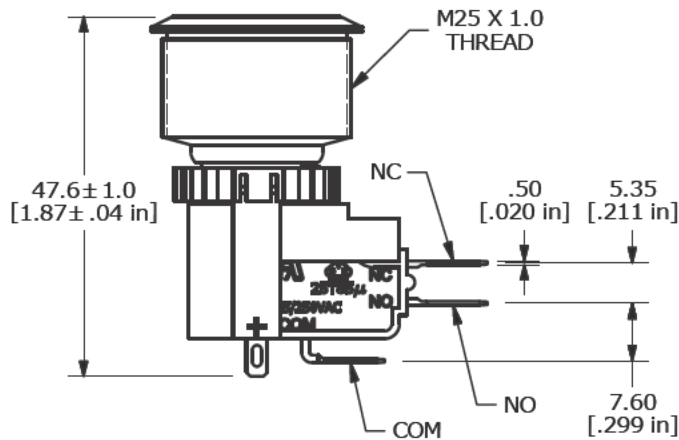

BODY DIMENSIONS

ILLUMINATED RING / POWER
SYMBOL OPTION SHOWN

LED (+) AND (-) TERMINALS
ARE NOT INCLUDED ON THE
NON-ILLUMINATED OPTION

ANTI-VANDAL SWITCHES
DETECTOR SWITCHES
DIP SWITCHES
KEYLOCK SWITCHES
NAVIGATION SWITCHES
PUSHBUTTON SWITCHES
ROCKER SWITCHES
ROTARY SWITCHES
SLIDE SWITCHES
SNAP ACTION SWITCHES
TACTILE SWITCHES
TOGGLE SWITCHES
CAP OPTIONS