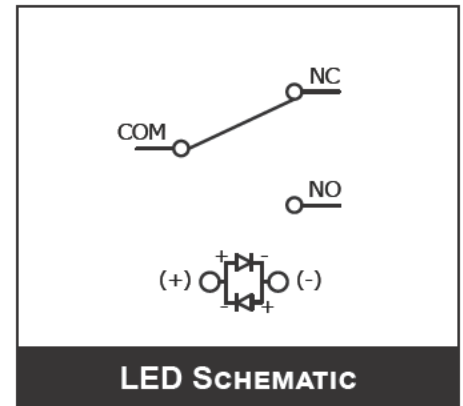

Series	Actuator	Terminal	Function	Body Finish	Actuator Finish	Lens Style	LED Color	Illumination Voltage
SAV8	F - Flat	1 - 4 8mm Quick Connect	3 - 1P ON-ON B - 1P ON-(ON)*	S - Stainless Steel 1 - Black Anodized	S - Stainless Steel 1 - Black Anodized	None - Non-Illuminated 3 - Ring, moveable with actuator 6 - Ring / Power Symbol moveable with actuator	None - Non-Illuminated 0 - White 1 - Red 2 - Orange 3 - Green 4 - Blue 5 - Yellow G - Red / Green P - Green / Yellow	None - Non-Illuminated 1 - 3V 3 - 6V 4 - 12V 5 - 24V 6 - 110V 7 - 220V

NOTES

*() denotes function is momentary
 Call us for custom graphic options 800-867-2717

Specifications subject to change without notice 8.14.2019

E-SWITCH®

www.e-switch.com

800.867.2717

1

SAV8 SERIES ANTI-VANDAL SWITCH

BODY DIMENSIONS

ILLUMINATED RING / POWER
SYMBOL OPTION SHOWN

LED (+) AND (-) TERMINALS
ARE NOT INCLUDED ON THE
NON-ILLUMINATED OPTION

ANTI-VANDAL SWITCHES
DETECTOR SWITCHES
DIP SWITCHES
KEYLOCK SWITCHES
NAVIGATION SWITCHES
PUSHBUTTON SWITCHES
ROCKER SWITCHES
ROTARY SWITCHES
SLIDE SWITCHES
SNAP ACTION SWITCHES
TACTILE SWITCHES
TOGGLE SWITCHES
CAP OPTIONS