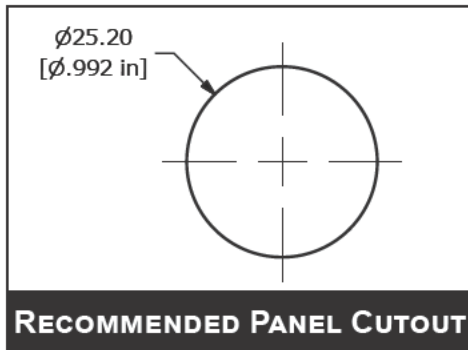

BODY DIMENSIONS

ILLUMINATED RING / POWER
SYMBOL OPTION SHOWN

LED (+) AND (-) TERMINALS
ARE NOT INCLUDED ON THE
NON-ILLUMINATED OPTION

ANTI-VANDAL SWITCHES
DETECTOR SWITCHES
DIP SWITCHES
KEYLOCK SWITCHES
NAVIGATION SWITCHES
PUSHBUTTON SWITCHES
ROCKER SWITCHES
ROTARY SWITCHES
SLIDE SWITCHES
SNAP ACTION SWITCHES
TACTILE SWITCHES
TOGGLE SWITCHES
CAP OPTIONS