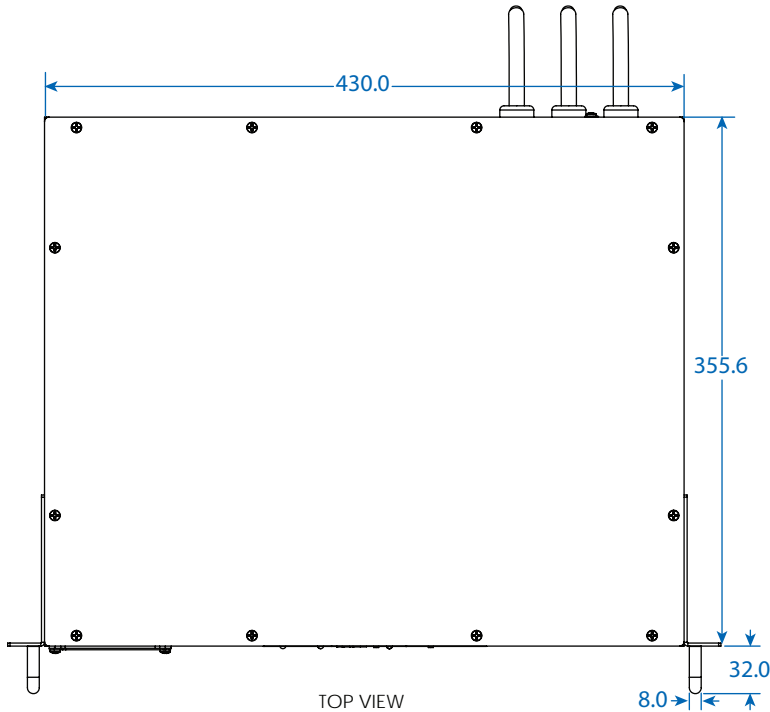

MODEL:

PDUMNH32HVAT

FRONT VIEW

TOP VIEW

REAR VIEW

SIDE VIEW

Dimensions: mm

Tripp Lite has a policy of continuous improvement. Specifications are subject to change without notice. Photos and illustrations may differ slightly from actual products.