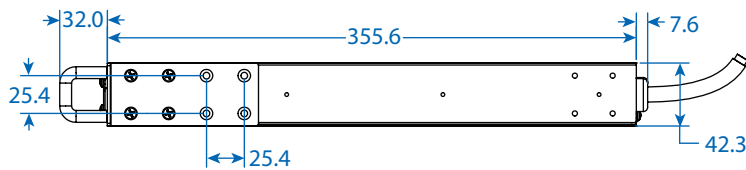

MODEL:

PDUMNH32HVAT

FRONT VIEW

TOP VIEW

REAR VIEW

SIDE VIEW

Dimensions: mm

Tripp Lite has a policy of continuous improvement. Specifications are subject to change without notice. Photos and illustrations may differ slightly from actual products.