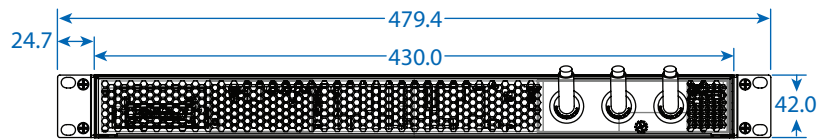

MODEL:

PDUMNH32HVAT

FRONT VIEW

TOP VIEW

REAR VIEW

SIDE VIEW

Dimensions: mm

Tripp Lite has a policy of continuous improvement. Specifications are subject to change without notice. Photos and illustrations may differ slightly from actual products.