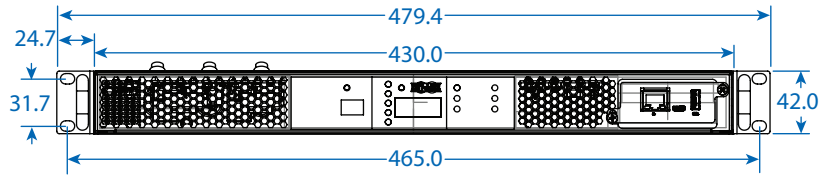

MODEL:

PDUMNH32HVAT

FRONT VIEW

TOP VIEW

REAR VIEW

SIDE VIEW

Dimensions: mm

Tripp Lite has a policy of continuous improvement. Specifications are subject to change without notice. Photos and illustrations may differ slightly from actual products.