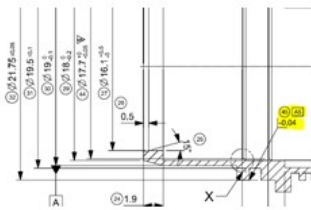

- Adding dimension for edge