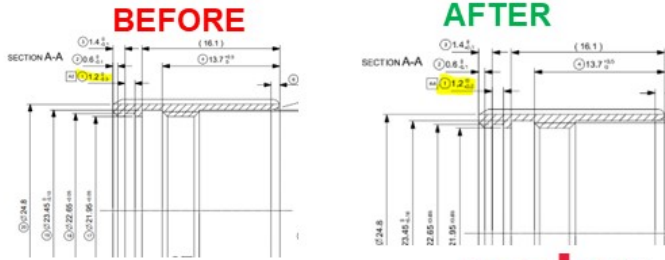

- Changing tolerance