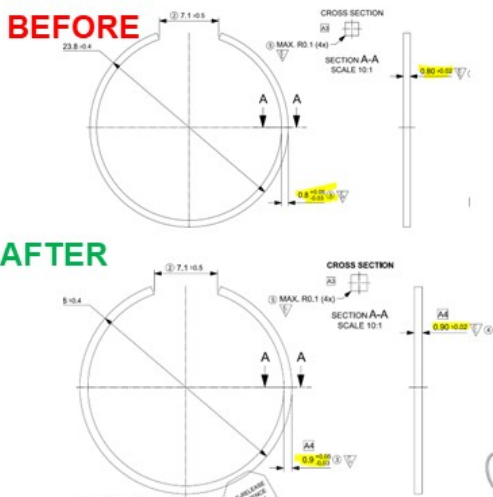

Product Change Notification

Date Issued :	April 05, 2023	PCN Number :	513032
Reason for Change :	Change to Product		
Description of Change :	The change is at the customer request due to a problem that coupling nut is falling out from the shell. - Spring ring 1203180090 dimension change to 0.9x0.9 - shell 1203180450 added dimension 45 for edge - nut 1203180089 changed tolerance for dim 1 to -0.2		
Reason for Short Notice :	Corrective Actions		
Assessment of Change :	First Article Inspection		
Planned Implementation Date :	August 25, 2023		
Sample Availability Date:	July 19, 2023		
Internal Molex Qualification Date :	July 19, 2023		
Last date to request Samples by Customer :	July 24, 2023		
Traceability Code Markings / Date :	No special marking on the product or packaging		

Before Picture

- Changing dimensions of spring ring