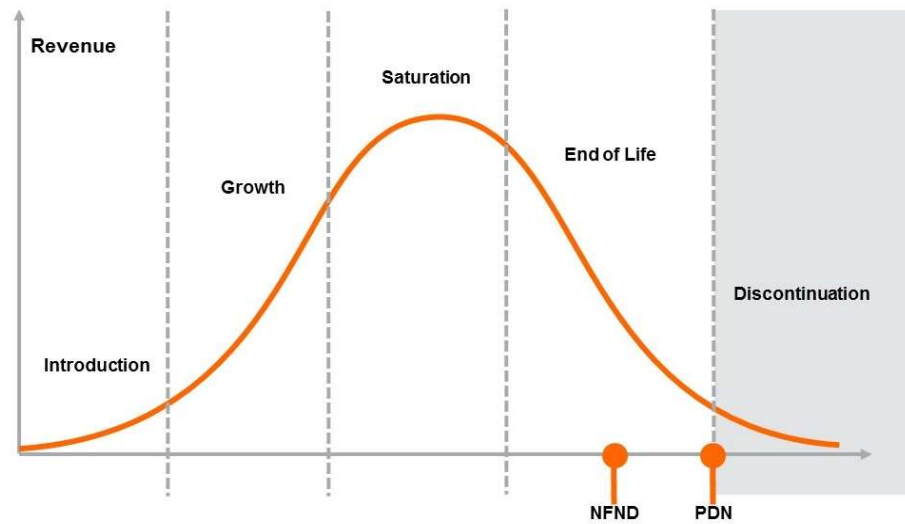

Light is OSRAM

Product Or Individual Q-Code Discontinuation (acc. JEDEC J-STD-048)
OS-PDN-2021-086

15 July 2021

Last order: 15 October 2021

Last delivery: 15 January 2022

Please direct your feedback to your local Sales office.