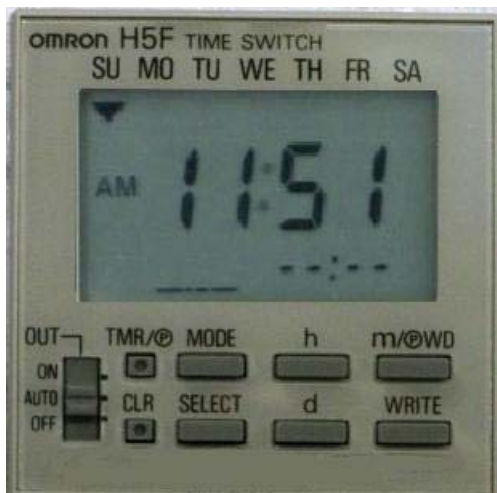

Channel ACTION ALERT!

NO: TI-039
DATE: February 2012

PRODUCT: H5F Daily Time Switch
TYPE: Modification Notice

H5F Daily Time Switch Receives LCD Display Modification

Effective with **January 2012 production**, the LCD display on H5F Digital Daily Time Switches changes from a bluish color to a yellowish color. This is due to a change in the display supplier.

No operational changes are involved.

Affected Models

Model	Specifications
H5F-B	100 to 240VAC (50/60Hz) Flush mounting
H5F-FB	100 to 240VAC (50/60Hz) Surface mounting
H5F-KB	100 to 240VAC (50/60Hz) Surface mounting/track mounting

Before the change

After the change

LCD display color is bluish.

The LCD display changes to yellowish.