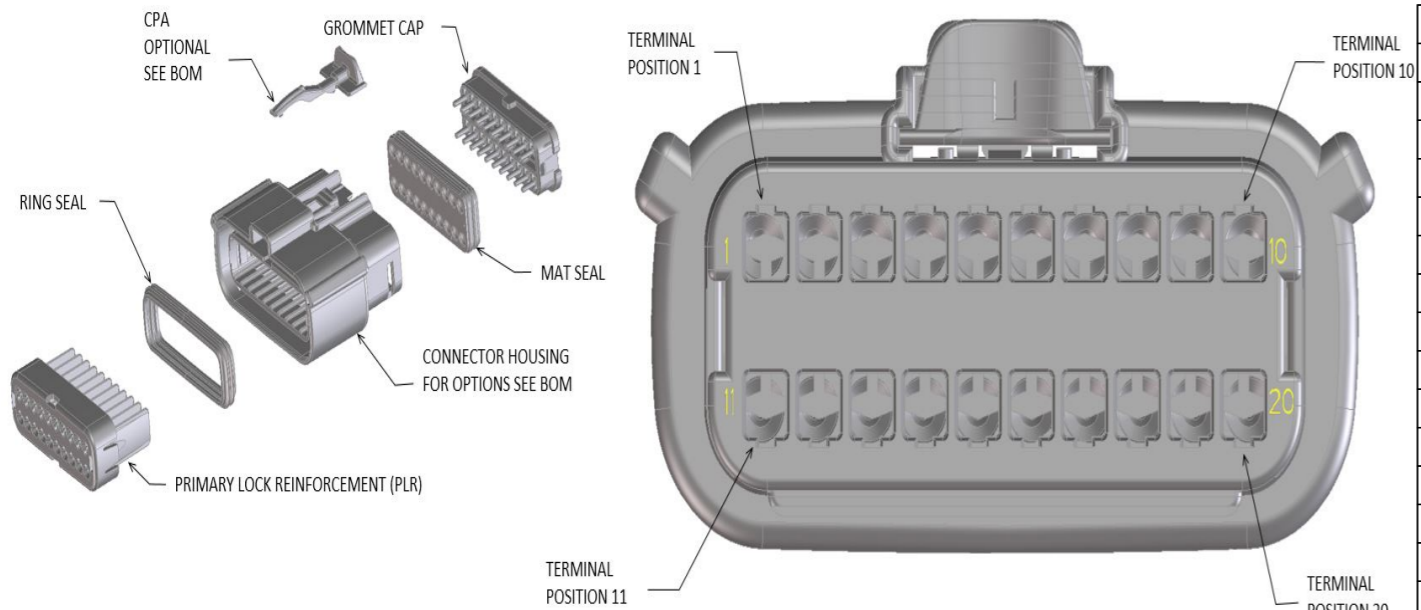

BOM AND PIN OUT SHEET

ABBREVIATION	DESCRIPTION	COLOR	MATERIAL
A-BLACK	HOUSING, KEYING OPTION A	BLACK	SPS/NYLON GF20
B-LIGHT GRAY	HOUSING, KEYING OPTION B	LIGHT GRAY	SPS/NYLON GF20
C-BROWN	HOUSING, KEYING OPTION C	BROWN	SPS/NYLON GF20
D-GREEN	HOUSING, KEYING OPTION D	GREEN	SPS/NYLON GF20
C-DARK GRAY	HOUSING, KEYING OPTION C	DARK GRAY	SPS/NYLON GF20
D-STONE GRAY	HOUSING, KEYING OPTION D	STONE GRAY	SPS/NYLON GF20
A-YELLOW	HOUSING, KEYING OPTION A	YELLOW	SPS/NYLON GF20
A-BLACK-CLIP	HOUSING, KEYING OPTION A WITH CLIPSLOT	BLACK	SPS/NYLON GF20
B-LIGHT GRAY-CLIP	HOUSING, KEYING OPTION B WITH CLIPSLOT	LIGHT GRAY	SPS/NYLON GF20
C-DARK GRAY-CLIP	HOUSING, KEYING OPTION C WITH CLIPSLOT	DARK GRAY	SPS/NYLON GF20
D-STONE GRAY-CLIP	HOUSING, KEYING OPTION D WITH CLIPSLOT	STONE GRAY	SPS/NYLON GF20
A-YELLOW-CLIP	HOUSING, KEYING OPTION A WITH CLIPSLOT	YELLOW	SPS/NYLON GF20
B-YELLOW-CLIP	HOUSING, KEYING OPTION B WITH CLIPSLOT	YELLOW	SPS/NYLON GF20
GCP	GROMMET CAP (PLUGGED)	BLACK	SPS/NYLON GF20
GCO	GROMMET CAP (OPEN)	BLACK	SPS/NYLON GF20
PLR	PLR	NATURAL	SPS/NYLON GF20
CPA	CPA	RED	PBT GF30
M	MAT SEAL	LIGHT BLUE	INHERENTLY LUBRICATED SILICONE
R	RING SEAL	GREEN	INHERENTLY LUBRICATED SILICONE