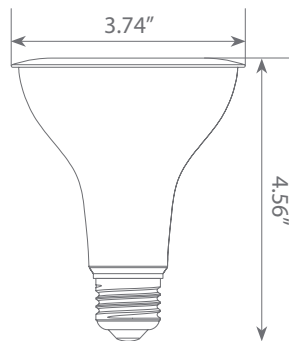

Product Dimensions