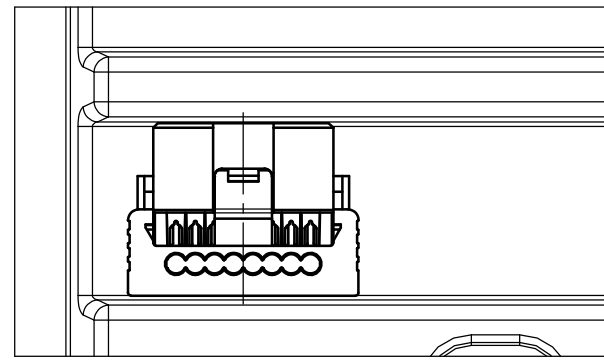

Verpackt in Tray - tray packaging
 Verpackungseinheit 120 Stück - packaging unit 120 pcs

Einzelheit X - detail X
 M 2:1

* Federkontakt AWG 22 - Female Contact AWG 22
 Kabelführung $\phi 1,27$ - cable guide $\phi 1,27$

nur mit Hilfsmittel lösbar
 only with tool unlockable

Information: All rights reserved. Only for Information. To ensure that this is the latest version of this drawing, please contact one of the ERNI companies before using.	Tolerances All Dimensions in mm	Scale	5:1
		Designation	1,27 SRC P SKV, 8-polig d=1,27 1,27 SRC P IDC, 8-pin d=1,27
Index	Date	www.ERNI.com	
		464234	
Class		SRCP	