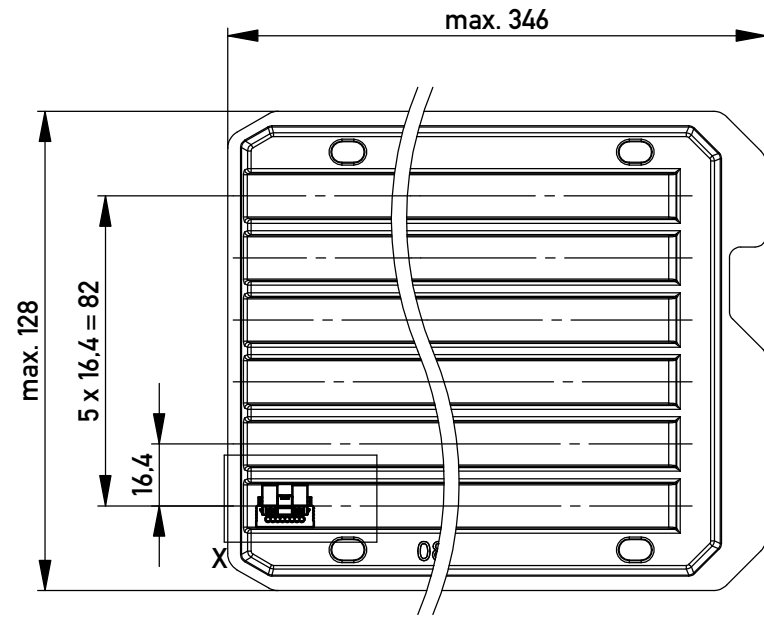

Verpackt in Tray - tray packaging
 Verpackungseinheit 120 Stück - packaging unit 120 pcs

Einzelheit X - detail X
 M 2:1

* Federkontakt AWG 22 - Female Contact AWG 22
 Kabelführung $\phi 1,27$ - cable guide $\phi 1,27$

nur mit Hilfsmittel lösbar
 only with tool unlockable

Information: All rights reserved. Only for Information. To ensure that this is the latest version of this drawing, please contact one of the ERNI companies before using.	Tolerances All Dimensions in mm	Scale	5:1
		Designation	1,27 SRC P SKV, 8-polig d=1,27 1,27 SRC P IDC, 8-pin d=1,27
Index	Date	www.ERNI.com	
		464234	
Class		SRCP	