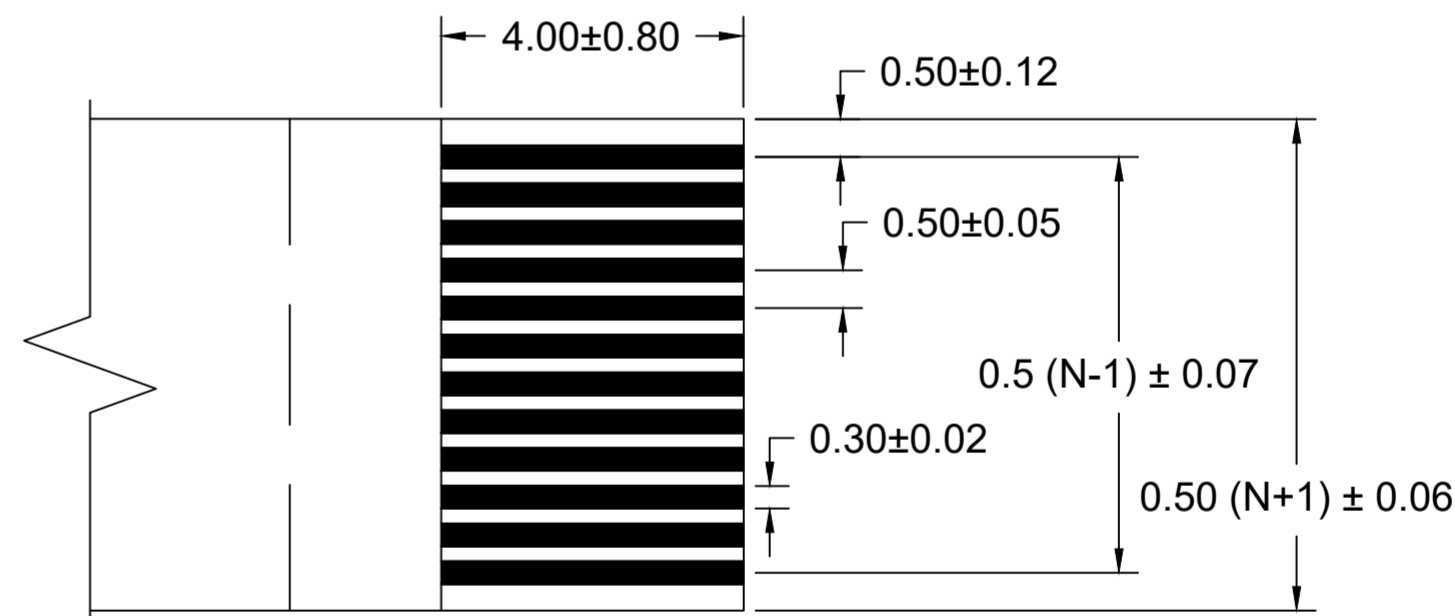

END TAIL DETAIL
SCALE 10:1

NOTES:

1. NO PRINTING ON JUMPER CABLE UNLESS OTHERWISE SPECIFIED. IF PRINTING IS REQUIRED, THEN IT WOULD BE CONSIDERED A SPECIAL JUMPER CABLE.

THIS DRAWING CONTAINS INFORMATION THAT IS PROPRIETARY TO MOLEX ELECTRONIC TECHNOLOGIES, LLC AND SHOULD NOT BE USED WITHOUT WRITTEN PERMISSION

DIMENSION UNITS		SCALE		CURRENT REV DESC: DRAWING CORRECTION									
MM		NA											
GENERAL TOLERANCES (UNLESS SPECIFIED)						EC NO: 728054		0.50MM CENTER FLAT FLEX CABLE (FFC) (EXTRA FLEXIBLE, 105°C, SN PLATED) SALES DRAWING					
		mm	INCH										
4 PLACES	±----	±----					DRWN: DIEGOG7		2022/11/10				
3 PLACES	±----	±----					CHK'D: JSMITH11		2022/11/14				
2 PLACES	±----	±----					APPR: JSMITH11		2022/11/14				
1 PLACE	±----	±----					INITIAL REVISION:						
0 PLACES	±----	±----					DRWN: JLWOLFSB		2011/10/27				
ANGULAR TOL ± 0.5 °			THIRD ANGLE PROJECTION		DRAWING		SERIES		DOCUMENT NUMBER		DOC TYPE	DOC PART	REVISION
					C-SIZE		15166		SD-15166-001		PSD	001	B
DRAFT WHERE APPLICABLE MUST REMAIN WITHIN DIMENSIONS							MATERIAL NUMBER		CUSTOMER		SHEET NUMBER		
							SEE CHART		GENERAL MARKET		2 OF 2