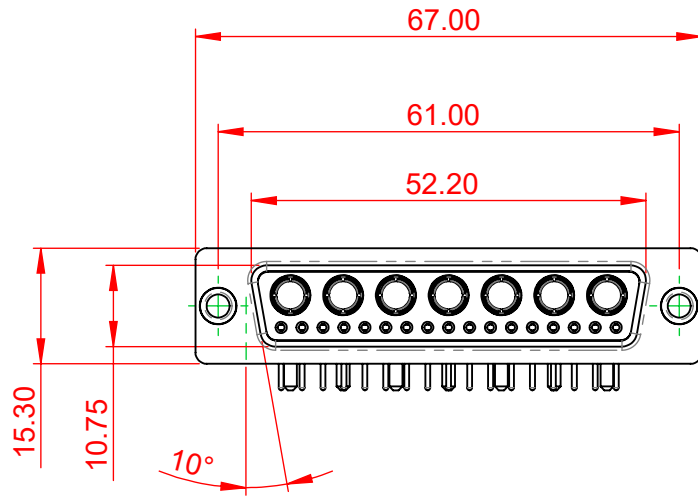

TOLERANCE UNLESS OTHERWISE SPECIFIED	
.X	±0.25
.XX	±0.13
.XXX	±0.05

THIS IS A C.A.D. GENERATED DRAWING  
DO NOT MAKE MANUAL REVISIONS TO MASTER.

ISSUE NUMBER	
ORIGINAL	①

**NOTES:**

**MATERIAL:**  
**HOUSING:** THERMOPLASTIC POLYESTER, UL94V-0  
**SHELL:** STEEL, NICKEL PLATED  
**CONTACT:** COPPER ALLOY, GOLD FLASH PLATED

**COMBINATION D-SUB**

SW REFERENCE NO.: 630 COMBO ASSEMBLY	
DRAWN: C.B	DATE: JAN. 01/2019
CHECKED:	DATE:
SCALE: (IN C.A.D. 1:1)	SHEET 1 OF 2
DRAWING NUMBER: 630-24W7250-1N1	ISSUE
PART NUMBER: 630-24W7250-1N1	1

TOLERANCE UNLESS OTHERWISE SPECIFIED	
.X	±0.25
.XX	±0.13
.XXX	±0.05

THIS IS A C.A.D. GENERATED DRAWING  
DO NOT MAKE MANUAL REVISIONS TO MASTER.

ISSUE NUMBER	
ORIGINAL	①

<b>COMBINATION D-SUB</b>		SW REFERENCE NO.: 630 COMBO ASSEMBLY	
		DRAWN: C.B	DATE: JAN. 01/2019
<b>EDAC</b> TORONTO, ONTARIO CANADA YOUR CONNECTION TO QUALITY & SERVICE		CHECKED:	DATE:
		SCALE: N.T.S	SHEET 2 OF 2
THESE DRAWINGS AND SPECIFICATIONS ARE THE PROPERTY OF EDAC INC., AND SHALL NOT BE REPRODUCED, OR COPIED OR USED AS THE BASIS FOR THE MANUFACTURE OR SALE OF APPARATUS WITHOUT WRITTEN PERMISSION.			DRAWING NUMBER: 630-24W7250-1N1
			PART NUMBER: 630-24W7250-1N1
			ISSUE 1