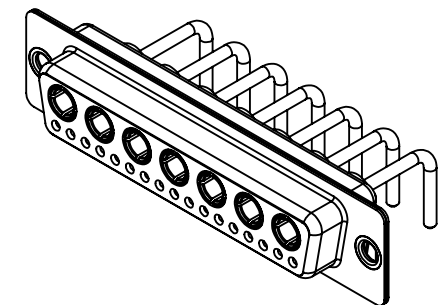

THIS SERIES FULLY CONFORMS TO
THE EUROPEAN UNION DIRECTIVES
2011/65/EU FOR RoHS COMPLIANCY.

YOUR CONNECTION TO QUALITY & SERVICE

EDAC INC
TORONTO, ONTARIO
CANADA

THESE DRAWINGS AND SPECIFICATIONS
ARE THE PROPERTY OF EDAC INC., AND
SHALL NOT BE REPRODUCED, OR COPIED
OR USED AS THE BASIS FOR THE
MANUFACTURE OR SALE OF APPARATUS
WITHOUT WRITTEN PERMISSION.

COMBINATION D-SUB

SW REFERENCE NO.: 630 COMBO ASSEMBLY	
DRAWN: C.B	DATE: JAN. 01/2019
CHECKED:	DATE:
SCALE: (IN C.A.D. 1:1)	SHEET 1 OF 2
DRAWING NUMBER: 630-24W7250-1N1	ISSUE
PART NUMBER: 630-24W7250-1N1	1