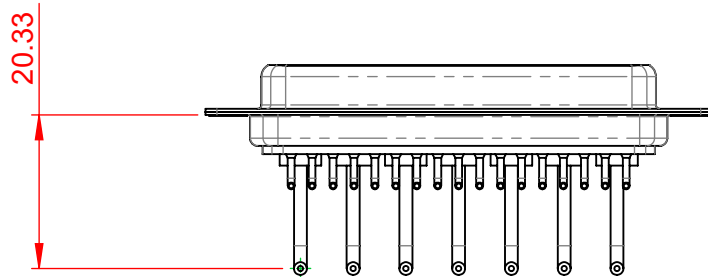

TOLERANCE UNLESS OTHERWISE SPECIFIED	
.X	±0.25
.XX	±0.13
.XXX	±0.05

THIS IS A C.A.D. GENERATED DRAWING  
DO NOT MAKE MANUAL REVISIONS TO MASTER.

ISSUE NUMBER	
ORIGINAL	①

**NOTES:**

**MATERIAL:**  
**HOUSING:** THERMOPLASTIC POLYESTER, UL94V-0  
**SHELL:** STEEL, NICKEL PLATED  
**CONTACT:** COPPER ALLOY, GOLD FLASH PLATED