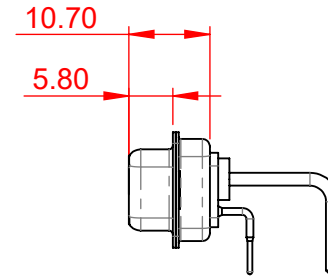

TOLERANCE UNLESS OTHERWISE SPECIFIED	
.X	±0.25
.XX	±0.13
.XXX	±0.05

THIS IS A C.A.D. GENERATED DRAWING  
DO NOT MAKE MANUAL REVISIONS TO MASTER.

ISSUE NUMBER	
ORIGINAL	①

**NOTES:**

**MATERIAL:**  
**HOUSING:** THERMOPLASTIC POLYESTER, UL94V-0  
**SHELL:** STEEL, NICKEL PLATED  
**CONTACT:** COPPER ALLOY, GOLD FLASH PLATED

**COMBINATION D-SUB**

SW REFERENCE NO.: 630 COMBO ASSEMBLY	
DRAWN: C.B	DATE: JAN. 01/2019
CHECKED:	DATE:
SCALE: (IN C.A.D. 1:1)	SHEET 1 OF 2
DRAWING NUMBER: 630-24W7250-1N1	ISSUE
PART NUMBER: 630-24W7250-1N1	1

TOLERANCE UNLESS OTHERWISE SPECIFIED	
.X	±0.25
.XX	±0.13
.XXX	±0.05

THIS IS A C.A.D. GENERATED DRAWING  
DO NOT MAKE MANUAL REVISIONS TO MASTER.

ISSUE NUMBER	
ORIGINAL	①

<b>COMBINATION D-SUB</b>		SW REFERENCE NO.: 630 COMBO ASSEMBLY	
		DRAWN: C.B	DATE: JAN. 01/2019
<b>EDAC</b> TORONTO, ONTARIO CANADA YOUR CONNECTION TO QUALITY & SERVICE		CHECKED:	DATE:
		SCALE: N.T.S	SHEET 2 OF 2
THESE DRAWINGS AND SPECIFICATIONS ARE THE PROPERTY OF EDAC INC., AND SHALL NOT BE REPRODUCED, OR COPIED OR USED AS THE BASIS FOR THE MANUFACTURE OR SALE OF APPARATUS WITHOUT WRITTEN PERMISSION.			DRAWING NUMBER: 630-24W7250-1N1
			PART NUMBER: 630-24W7250-1N1
			ISSUE 1