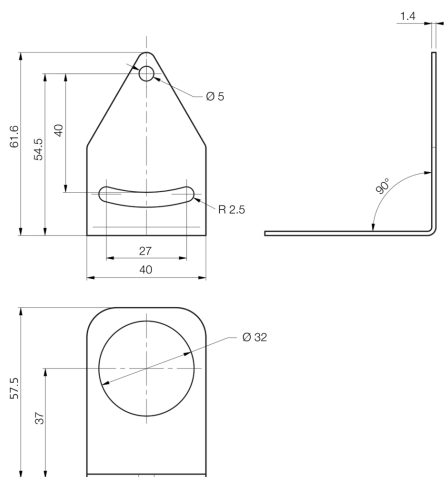

213761
SBT-BW-M30
Mounting bracket

- Adjustable
- Robust design

Technical data (typ.)

Housing dimensions	62 x 58 x 40 mm
Housing material	Stahl (rostfrei)
Component	Mounting bracket
Design	Angle
To be used for	SBX-xxx
Scope of delivery	Mounting bracket