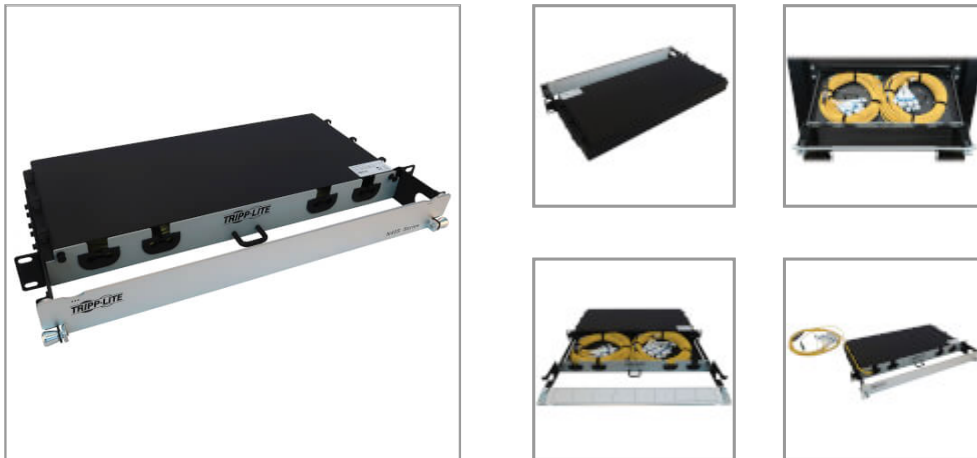

## Preloaded Fiber Panel, 1U - 2x (24F MTP/MPO-APC to 12x LC Duplex F/M) 24F Trunk Cables, OS2 Singlemode, 20 m (65.6 ft.)

MODEL NUMBER: N48S-2M24L12-20

1U panel comes preloaded with spools of singlemode fiber cable that allow you to extend the exact length required and store the excess out of sight.

### Description

Preloaded Fiber Panel, 1U - 2x (24F MTP/MPO-APC to 12x LC Duplex F/M) 24F Trunk Cables, OS2 Singlemode, 20 m (65.6 ft.)

#### 1U Panel Solution Comes with Cabling Preloaded to Cut Costs and Save Time

All necessary cabling is included with this preloaded fiber panel, coiled inside and ready for immediate use. The aluminum 1U chassis features two 24-fiber MTP/MPO-APC to LC Duplex singlemode trunk cables, both 20 meters (65.6 feet) in length to make management easy. The panel opens to provide easy access to stored cables. Use only as much cabling as you need. The remainder stores inside the chassis to eliminate cable clutter, allow better airflow through the rack and make equipment maintenance and replacement easier. The cables and panels have labels to help with organization. You also avoid the expense and effort of custom cabling. The flexibility in cable length lets you reuse the cables if equipment is moved. The N48S-2M24L12-20 mounts in just 1U of space in an EIA-standard 19-inch rack.

### Highlights

- Dual MTP/MPO-to-LC 24-fiber OS2 singlemode cables come coiled inside for instant use
- Use only as much cable as you need; store the remainder inside to avoid clutter
- Flexible cable length allows reuse of cables if equipment is moved
- Aluminum chassis mounts into 1U of space in EIA-standard 19 in. racks