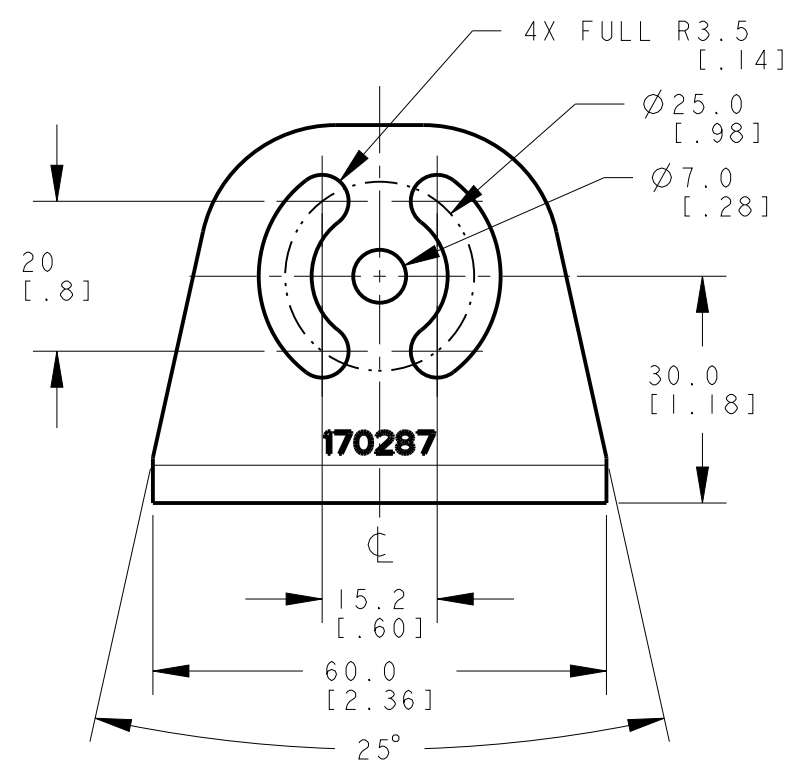

ISOMETRIC VIEW
SCALE 1:1

This drawing is the property of BANNER ENGINEERING CORP. and is proprietary in general and in detail. Its contents shall not be revealed to outside parties without written consent of BANNER.

BANNER ENGINEERING CORP.
P.O. BOX 9414
MINNEAPOLIS, MN 55440

THIRD ANGLE PROJECTION

TITLE

LMBWLC60RA

SIZE B	DRAWING NO. 173684	REV. A
-----------	------------------------------	------------------

SCALE 1:1	SHEET 1 OF 1
--------------	-----------------

NOTES:
1. ALL DIMENSIONS ARE MILLIMETERS [INCHES] UNLESS OTHERWISE NOTED.