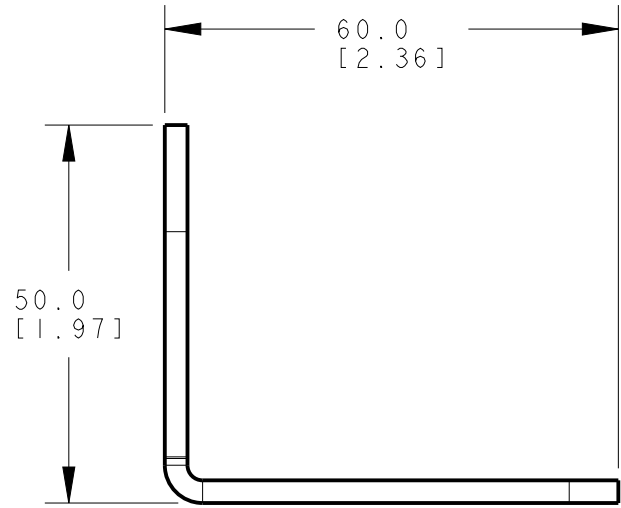

ISOMETRIC VIEW
SCALE 1:1

This drawing is the property of BANNER ENGINEERING CORP. and is proprietary in general and in detail. Its contents shall not be revealed to outside parties without written consent of BANNER.

BANNER ENGINEERING CORP.
P.O. BOX 9414
MINNEAPOLIS, MN 55440

THIRD ANGLE PROJECTION

TITLE

LMBWLC60RA

SIZE B	DRAWING NO. 173684	REV. A
-----------	------------------------------	------------------

SCALE 1:1	SHEET 1 OF 1
--------------	-----------------

NOTES:
1. ALL DIMENSIONS ARE MILLIMETERS [INCHES] UNLESS OTHERWISE NOTED.