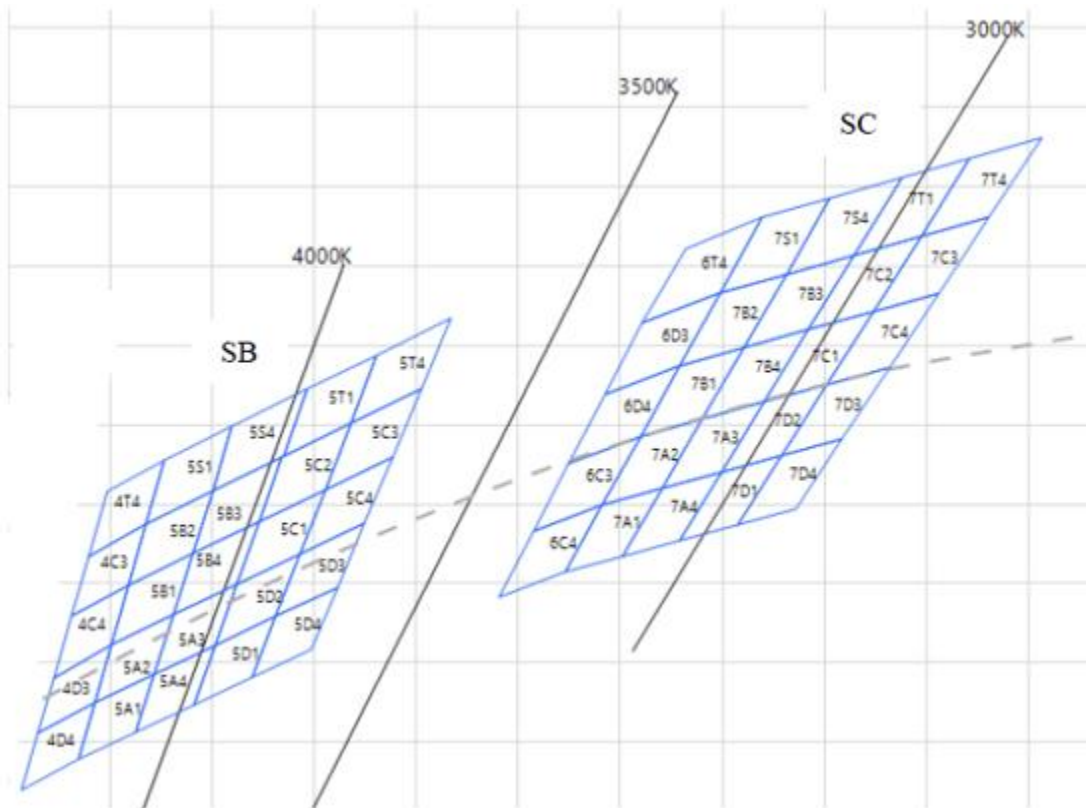

The following graphs show the effect of the color binning change.

Before the change (XB/XC color binning)

After the change (SB/SC color binning)

Table 2 provides a list of suitable replacement kits.

*Table 2 Suitable Replacement kit codes*