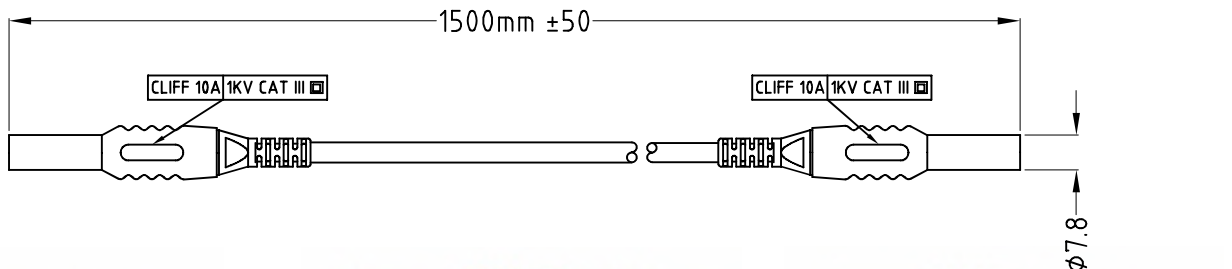

CLIFF

SINGLE TEST LEADS

These single test leads have either a 4mm plug or a 90° 4mm plug at either end. The cable is silicone and the total length is 1.5m. Plugs are rated 10A. 1KV CAT III

CIH30240B - 4mm TO 4mm BLACK

CIH30240R - 4mm TO 4mm RED

CIH30240G - 4mm TO 4mm GREEN

CIH30241B - 4mm TO 4mm 90° BLACK

CIH30241R - 4mm TO 4mm 90° RED

CIH30241G - 4mm TO 4mm 90° GREEN