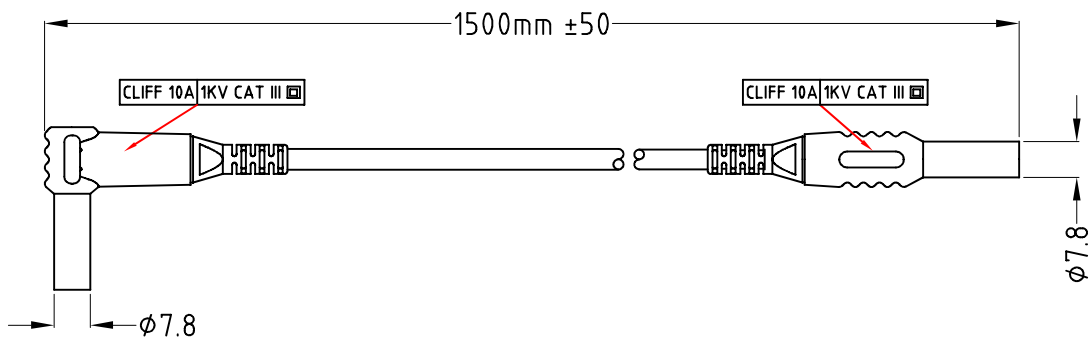

CLIFF

SINGLE TEST LEADS

These single test leads have either a 4mm plug or a 90° 4mm plug at either end. The cable is silicone and the total length is 1.5m. Plugs are rated 10A. 1KV CAT III

CIH30240B - 4mm TO 4mm BLACK

CIH30240R - 4mm TO 4mm RED

CIH30240G - 4mm TO 4mm GREEN

CIH30241B - 4mm TO 4mm 90° BLACK

CIH30241R - 4mm TO 4mm 90° RED

CIH30241G - 4mm TO 4mm 90° GREEN