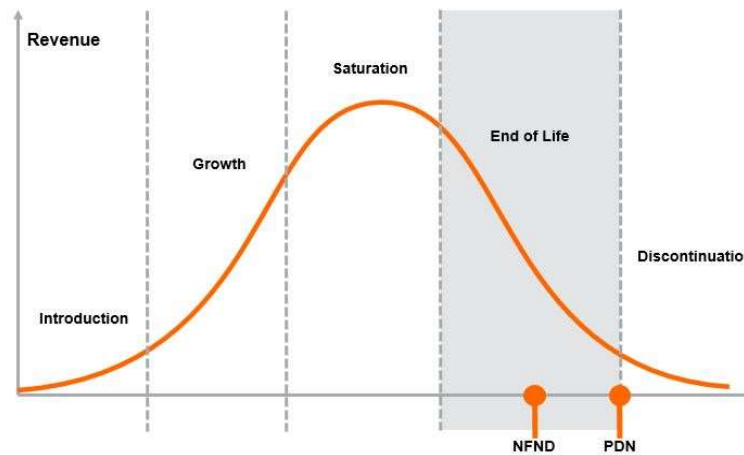

## Not For New Design OS-NFND-2021-011

17 May 2021

<b>Expected discontinuation date:</b>	01.07.2021
<b>Reason:</b>	The following products have reached their end of life.
<b>OSRAM OS Expectations:</b>	We are currently not recommending any direct replacements with similar form and fit. We may have other solutions with different form and fit but similar function. Please contact your local sales office for other solutions.
Attention: Q# already announced to be in phase-out process will not be impacted. Dates published in corresponding PDN will be kept.	