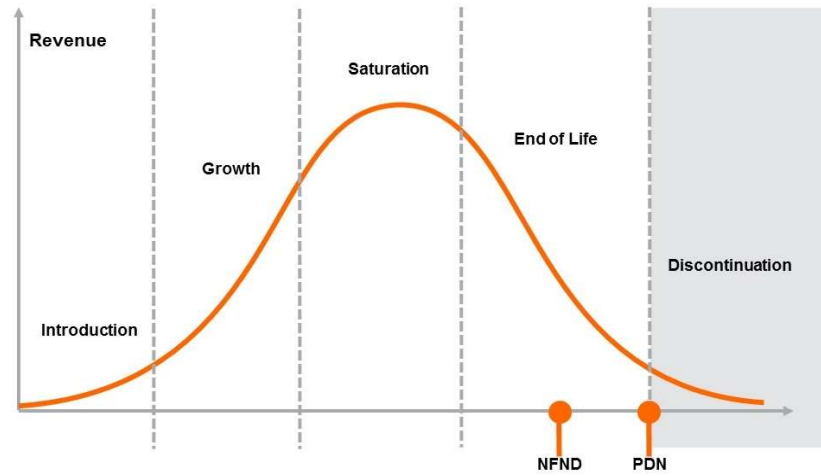

Product Or Individual Q-Code Discontinuation (acc. JEDEC J-STD-048)
OS-PDN-2021-053

04 May 2021

Last order:	30 July 2021
Last delivery:	30 October 2021

Please direct your feedback to your local Sales office.