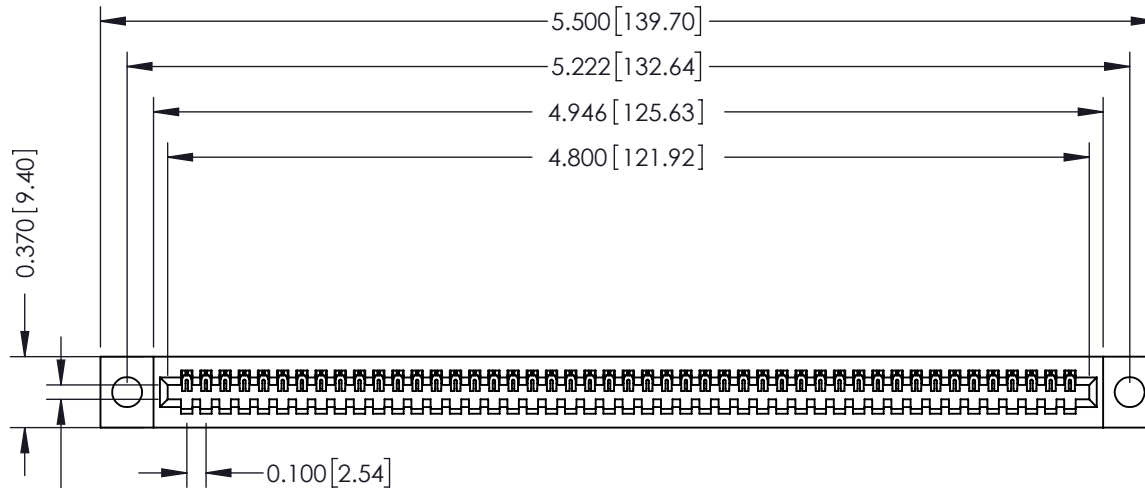

Mounting Option

04-.156 (3.96) Dia. Mounting Holes

Contact Detail

521-P.C. Tail .025 Sq.(0.64 Sq.) - Tail LG=.160(4.06)
 .100 [2.54] Contact Spacing x .200 [5.08] Row Spacing

THIS IS A C.A.D. GENERATED DRAWING
 DO NOT MAKE MANUAL REVISIONS TO MASTER.

ISSUE NUMBER

ORIGINAL

Card Slot Accepts
 .054 [1.37] to .070 [1.78]
 Thick P.C. Board

A

A

SECTION A-A

See Accompanying Pages for:

- **Contact Bend Details**
- **Mounting Options**

342 / 392 Card Edge Connector

Part Number: 342-047-521-104

EDAC INC
 TORONTO, ONTARIO
 CANADA

YOUR CONNECTION TO QUALITY & SERVICE

THESE DRAWINGS AND SPECIFICATIONS
 ARE THE PROPERTY OF EDAC INC. AND
 SHALL NOT BE REPRODUCED, OR COPIED
 OR USED AS THE BASIS FOR THE
 MANUFACTURE OR SALE OF APPARATUS
 WITHOUT WRITTEN PERMISSION.

559 Contact Code

560 Contact Code

342 / 392 Series Card Edge Connector
Contact Bend Detail

EDAC INC
TORONTO, ONTARIO
CANADA

YOUR CONNECTION TO QUALITY & SERVICE

THESE DRAWINGS AND SPECIFICATIONS
ARE THE PROPERTY OF EDAC INC. AND
SHALL NOT BE REPRODUCED, OR COPIED
OR USED AS THE BASIS FOR THE
MANUFACTURE OR SALE OF APPARATUS
WITHOUT WRITTEN PERMISSION.