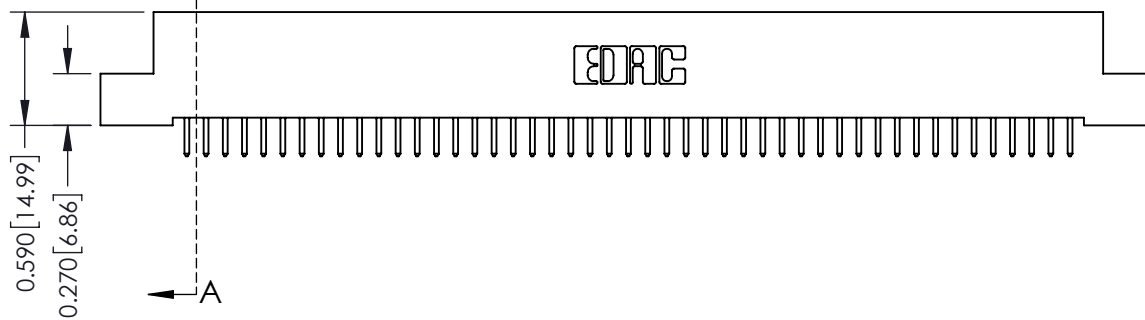

Mounting Option

04-.156 (3.96) Dia. Mounting Holes

Contact Detail

521-P.C. Tail .025 Sq.(0.64 Sq.) - Tail LG=.160(4.06)
 .100 [2.54] Contact Spacing x .200 [5.08] Row Spacing

THIS IS A C.A.D. GENERATED DRAWING
 DO NOT MAKE MANUAL REVISIONS TO MASTER.

ISSUE NUMBER

ORIGINAL

Card Slot Accepts
 .054 [1.37] to .070 [1.78]
 Thick P.C. Board

A

A

SECTION A-A

See Accompanying Pages for:

- **Contact Bend Details**
- **Mounting Options**

342 / 392 Card Edge Connector

Part Number: 342-047-521-104

EDAC INC
 TORONTO, ONTARIO
 CANADA

YOUR CONNECTION TO QUALITY & SERVICE

THESE DRAWINGS AND SPECIFICATIONS
 ARE THE PROPERTY OF EDAC INC. AND
 SHALL NOT BE REPRODUCED, OR COPIED
 OR USED AS THE BASIS FOR THE
 MANUFACTURE OR SALE OF APPARATUS
 WITHOUT WRITTEN PERMISSION.

559 Contact Code

560 Contact Code

342 / 392 Series Card Edge Connector
Contact Bend Detail

EDAC INC
TORONTO, ONTARIO
CANADA

YOUR CONNECTION TO QUALITY & SERVICE

THESE DRAWINGS AND SPECIFICATIONS
ARE THE PROPERTY OF EDAC INC. AND
SHALL NOT BE REPRODUCED, OR COPIED
OR USED AS THE BASIS FOR THE
MANUFACTURE OR SALE OF APPARATUS
WITHOUT WRITTEN PERMISSION.