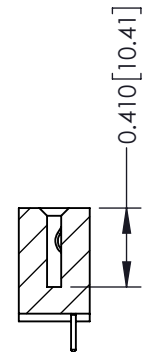

Mounting Option

04-.156 (3.96) Dia. Mounting Holes

Contact Detail

521-P.C. Tail .025 Sq.(0.64 Sq.) - Tail LG=.160(4.06)
 .100 [2.54] Contact Spacing x .200 [5.08] Row Spacing

THIS IS A C.A.D. GENERATED DRAWING
 DO NOT MAKE MANUAL REVISIONS TO MASTER.

ISSUE NUMBER

ORIGINAL

Card Slot Accepts
 .054 [1.37] to .070 [1.78]
 Thick P.C. Board

A

A

SECTION A-A

See Accompanying Pages for:

- **Contact Bend Details**
- **Mounting Options**

342 / 392 Card Edge Connector

Part Number: 342-047-521-104

EDAC INC
 TORONTO, ONTARIO
 CANADA

YOUR CONNECTION TO QUALITY & SERVICE

THESE DRAWINGS AND SPECIFICATIONS
 ARE THE PROPERTY OF EDAC INC. AND
 SHALL NOT BE REPRODUCED, OR COPIED
 OR USED AS THE BASIS FOR THE
 MANUFACTURE OR SALE OF APPARATUS
 WITHOUT WRITTEN PERMISSION.

559 Contact Code

560 Contact Code

342 / 392 Series Card Edge Connector
Contact Bend Detail

EDAC INC
TORONTO, ONTARIO
CANADA

YOUR CONNECTION TO QUALITY & SERVICE

THESE DRAWINGS AND SPECIFICATIONS
ARE THE PROPERTY OF EDAC INC. AND
SHALL NOT BE REPRODUCED, OR COPIED
OR USED AS THE BASIS FOR THE
MANUFACTURE OR SALE OF APPARATUS
WITHOUT WRITTEN PERMISSION.