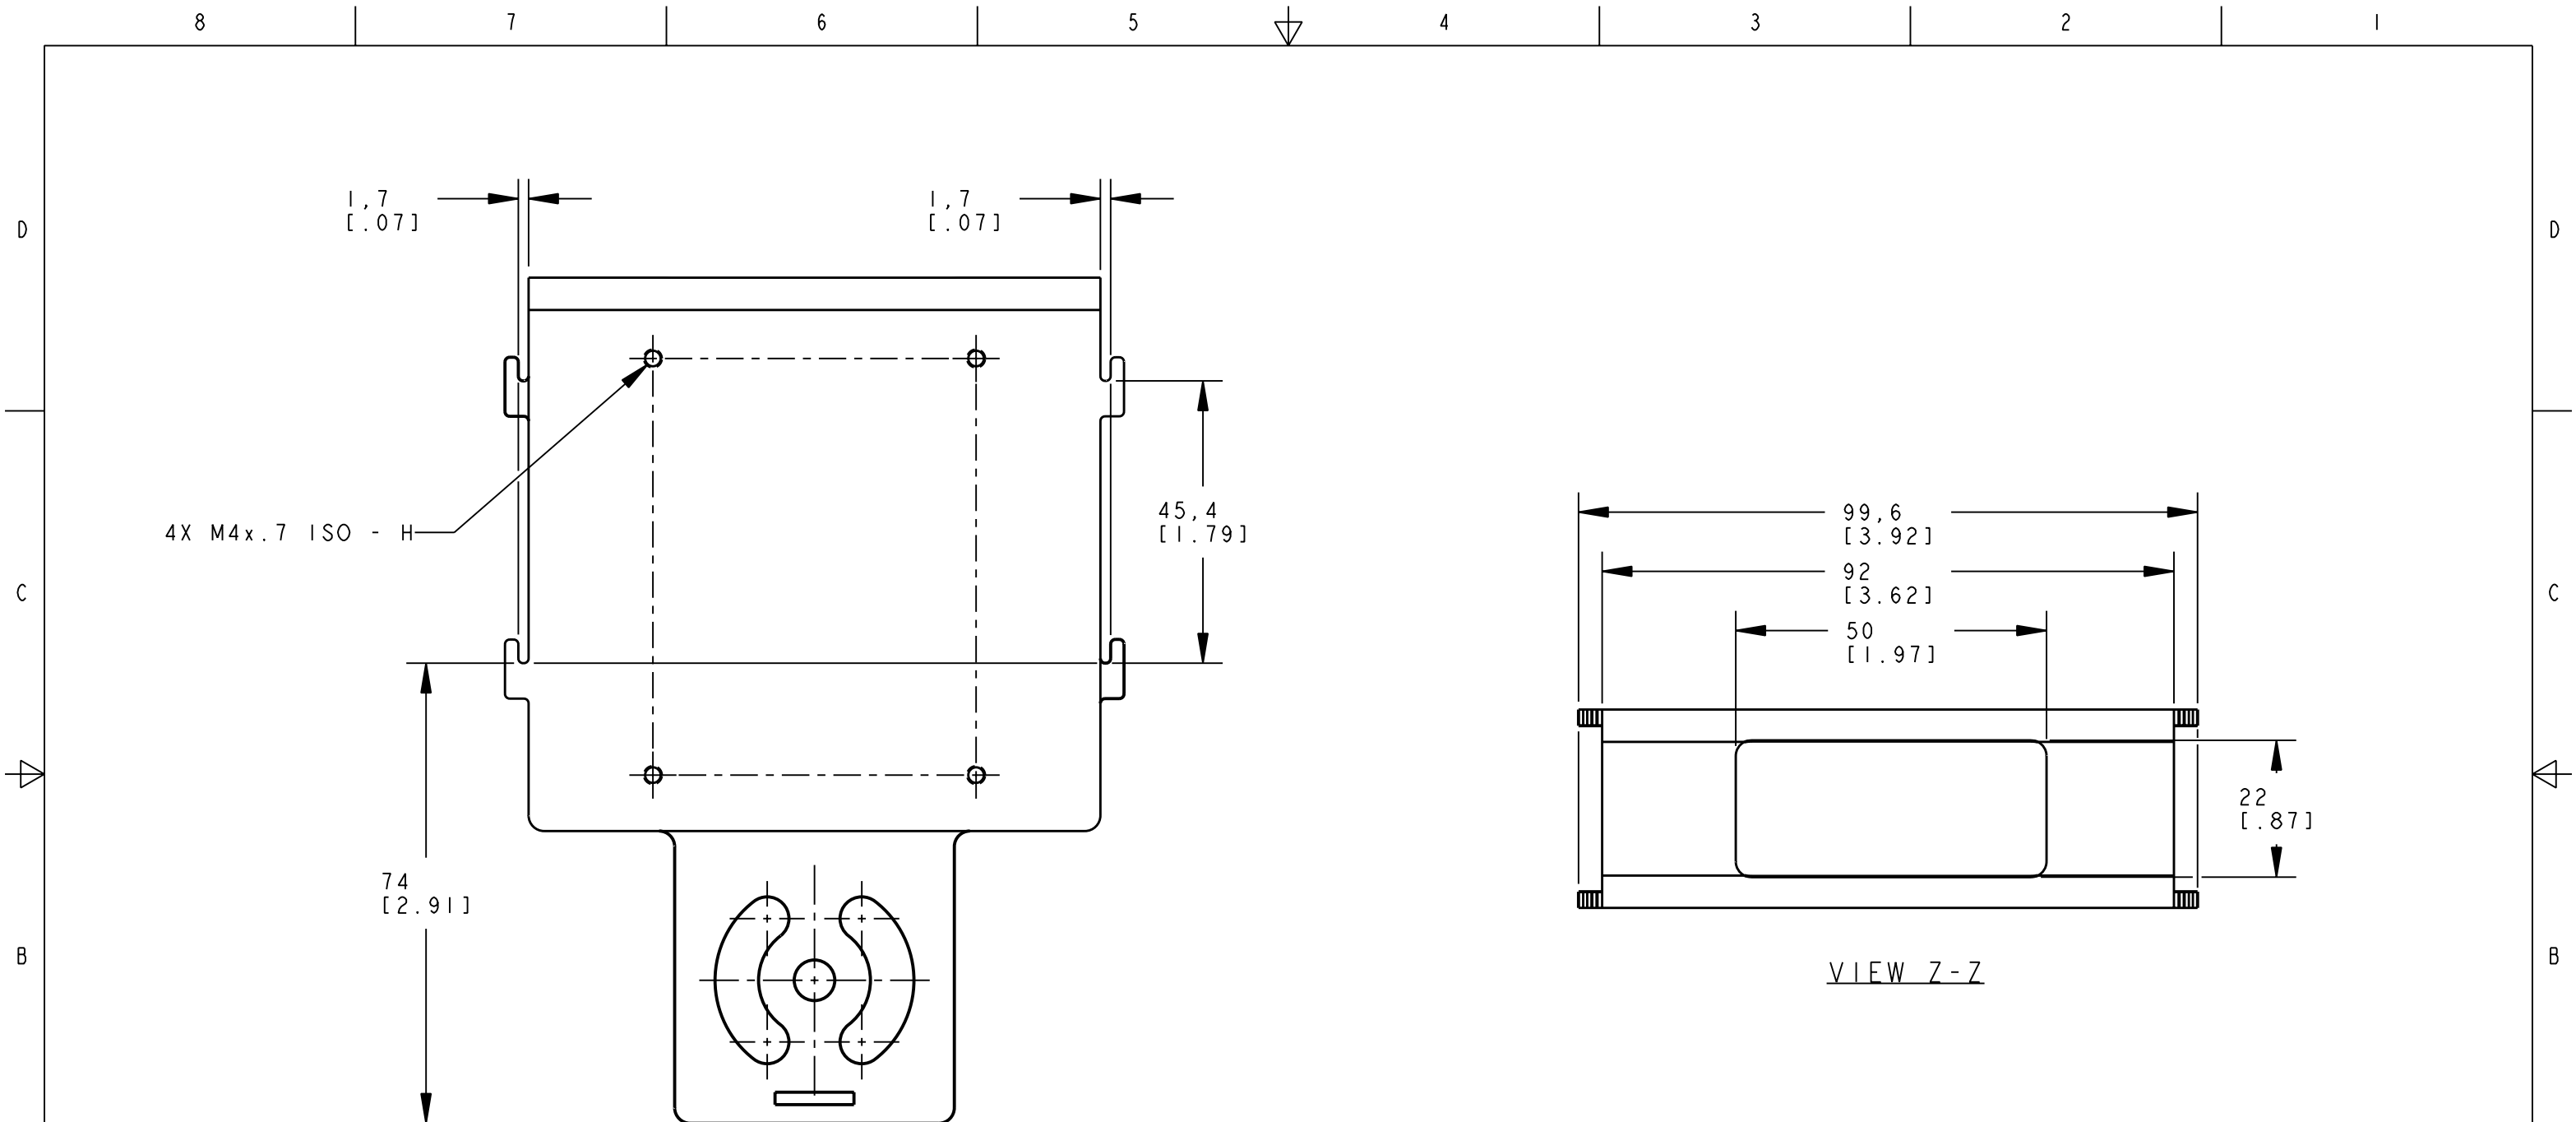

This drawing is the property of BANNER ENGINEERING CORP. and is proprietary in general and in detail. Its contents shall not be revealed to outside parties without written consent of BANNER.

		BANNER ENGINEERING CORP. P.O. BOX 9414 MINNEAPOLIS, MN 55440	
TITLE SMBAMSQ60IP WEB CAD DRAWINGS 2D/3D			
SIZE B	DRAWING NO. 141794	REV. I	
SCALE 1:1		SHEET 1 OF 2	

VIEW Y-Y

VIEW Z-Z

NOTES:
 1. ALL DIMENSIONS ARE MILLIMETERS [INCHES] UNLESS OTHERWISE NOTED.

This drawing is the property of BANNER ENGINEERING CORP. and is proprietary in general and in detail. Its contents shall not be revealed to outside parties without written consent of BANNER.

BANNER ENGINEERING CORP.
 P.O. BOX 9414
 MINNEAPOLIS, MN 55440

THIRD ANGLE PROJECTION

TITLE
SMBAMS0601P
WEB CAD DRAWINGS 2D/3D

SIZE B	DRAWING NO. 141794	REV. 1
SCALE 1:1		SHEET 2 OF 2