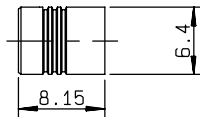

SHORT CIRCUIT PLUG CAP

part number	captive center contact	finish
R114 880 000	yes	Gold