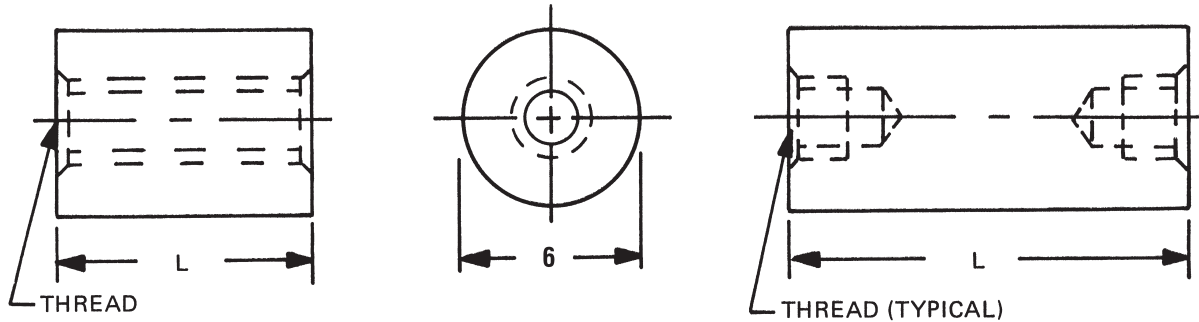

6mm ROUND FEMALE STANDOFFS

See page 7M for thread depth chart
 See page 6M for finish codes
 For non-standard parts contact Sales Office

LENGTH	PART NO.
3	M1050
4	M1051
5	M1052
6	M1053
7	M1054
8	M1055
9	M1056
10	M1057
11	M1058
12	M1059
13	M1060
14	M1061
15	M1062
16	M1063
17	M1064
18	M1065

LENGTH	PART NO.
19	M1066
20	M1067
21	M1068
22	M1069
23	M1070
24	M1071
25	M1072
28	M1073
31	M1074
34	M1075
37	M1076
40	M1077
43	M1078
46	M1079
49	M1080
52	M1081

THREAD	CODE
M3x0.5	3005
M3.5x0.6	3506
M4x0.7	4007