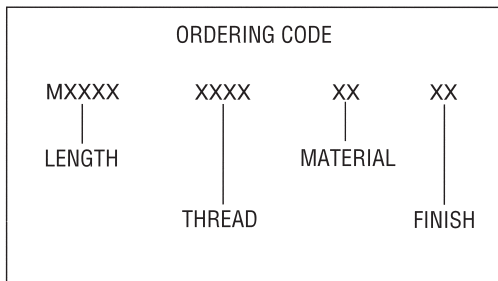

6mm ROUND FEMALE STANDOFFS

See page 7M for thread depth chart
 See page 6M for finish codes
 For non-standard parts contact Sales Office

LENGTH	PART NO.
3	M1050
4	M1051
5	M1052
6	M1053
7	M1054
8	M1055
9	M1056
10	M1057
11	M1058
12	M1059
13	M1060
14	M1061
15	M1062
16	M1063
17	M1064
18	M1065

LENGTH	PART NO.
19	M1066
20	M1067
21	M1068
22	M1069
23	M1070
24	M1071
25	M1072
28	M1073
31	M1074
34	M1075
37	M1076
40	M1077
43	M1078
46	M1079
49	M1080
52	M1081

THREAD	CODE
M3x0.5	3005
M3.5x0.6	3506
M4x0.7	4007