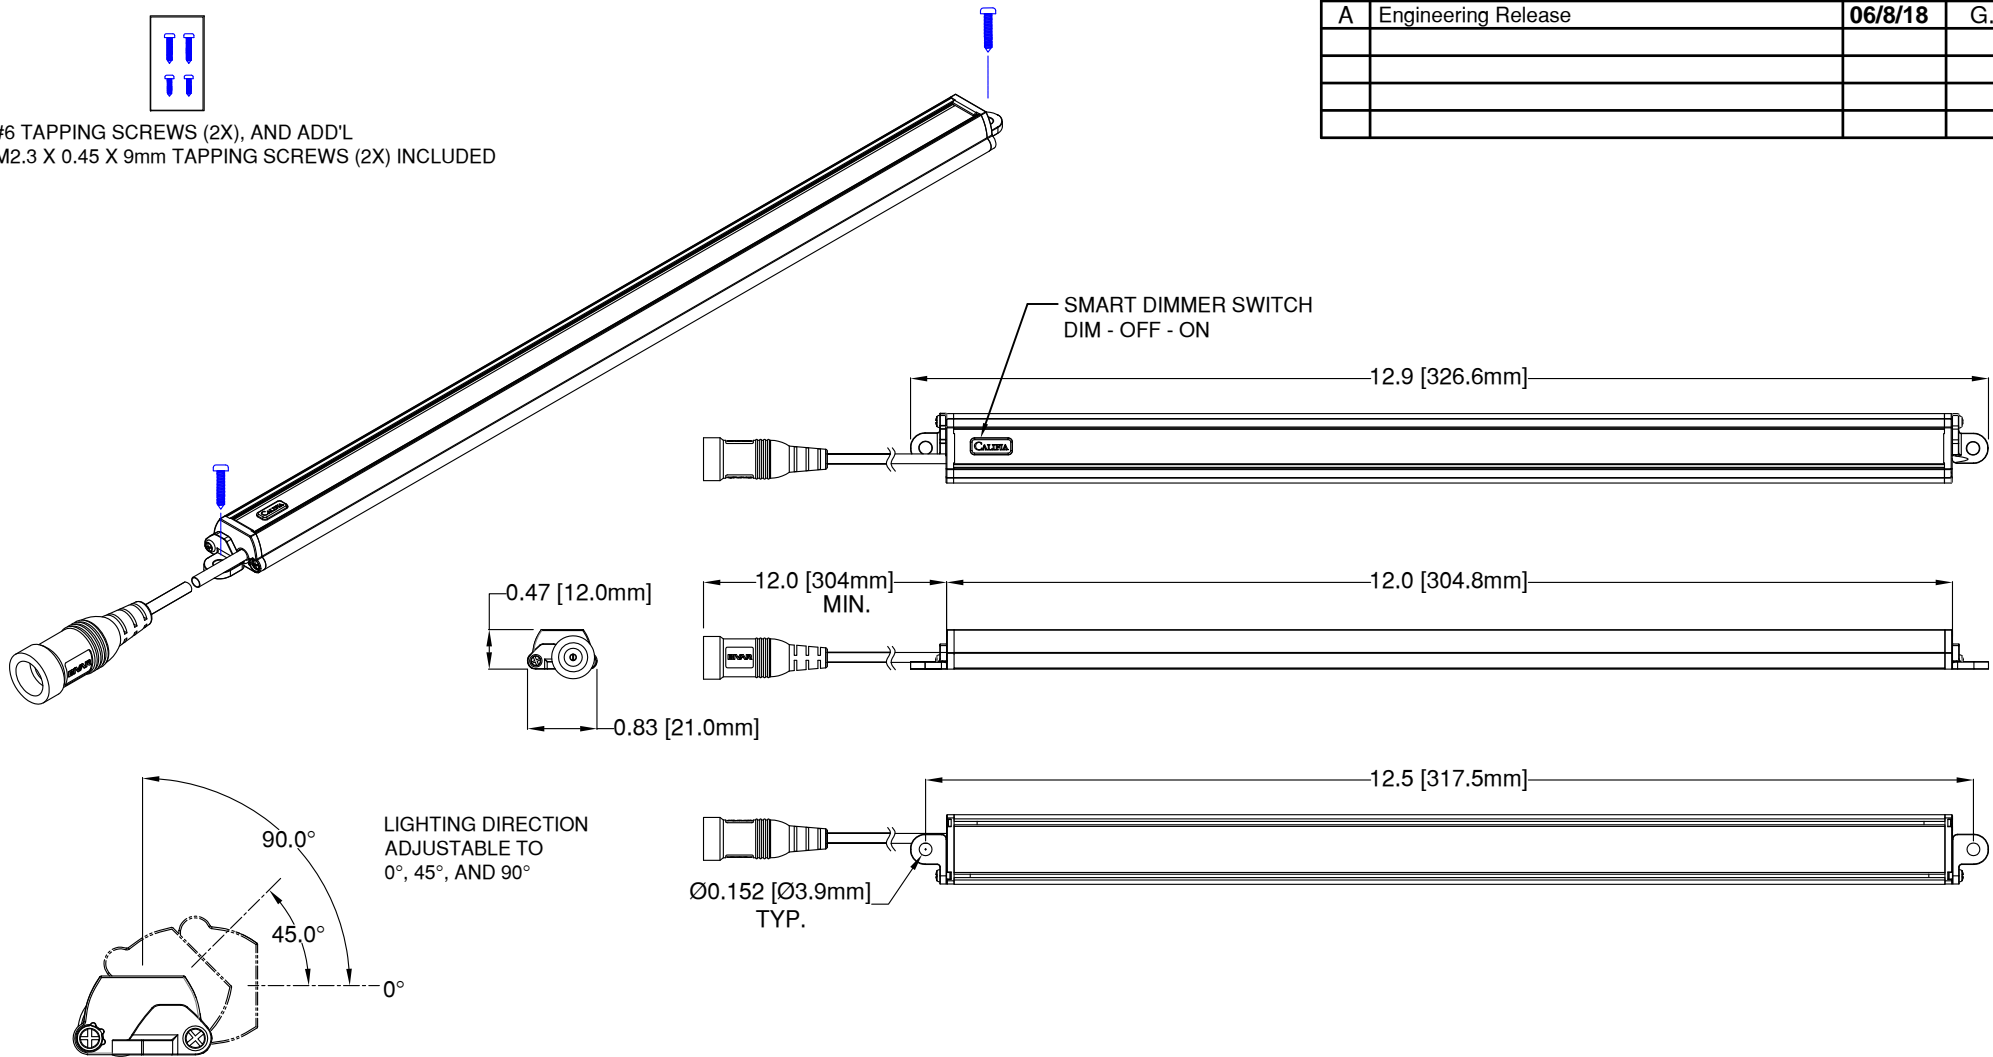

#6 TAPPING SCREWS (2X), AND ADD'L  
M2.3 X 0.45 X 9mm TAPPING SCREWS (2X) INCLUDED

1. Power Input: 24VDC, Constant Voltage
2. Power Consumption: 5.0 Watts
3. White Color Temperature: 3100K Warm White
4. Output Projection: 35° FWHM
5. Luminous Output: 320 Lumens (130 Lumens When Dimmed)
6. Housing Color: Black
7. Operating Temperature: 0C ~ +40C
8. For Use in Dry Locations Only
9. Pre-set to "ON" When Initially Powered

Mating Connector:  
5.5 x 2.1 x 11mm DC Plug

REV.	DESCRIPTION	DATE	APPROVED
A	Engineering Release	06/8/18	G. O.

STANDARD TOLERANCE (UNLESS OTHERWISE SPECIFIED)		 4 THOMAS, IRVINE, CA. 92618 TEL: (949) 951-8808 FAX: (949) 951-3974	
DECIMALS	ANGULAR		
.X ± .1 .XX ± .01 .XXX ± .005	X° ± 1°		
DESIGNED: TD. NGUYEN	DATE: 6/8/18	TITLE: BC5400 SERIES LIGHTING WARM WHITE, TRACK MODEL	REVISION: A
REVISED: N/A	DATE: N/A	PART NO: BC5400-W-TR	CAGE CODE: 32559
CHECKED: K. BARON	DATE: 6/11/18	SCALE: NONE	SHEET # 1 OF 1
CAD GENERATED DOCUMENT. DO NOT MEASURE DRAWING			