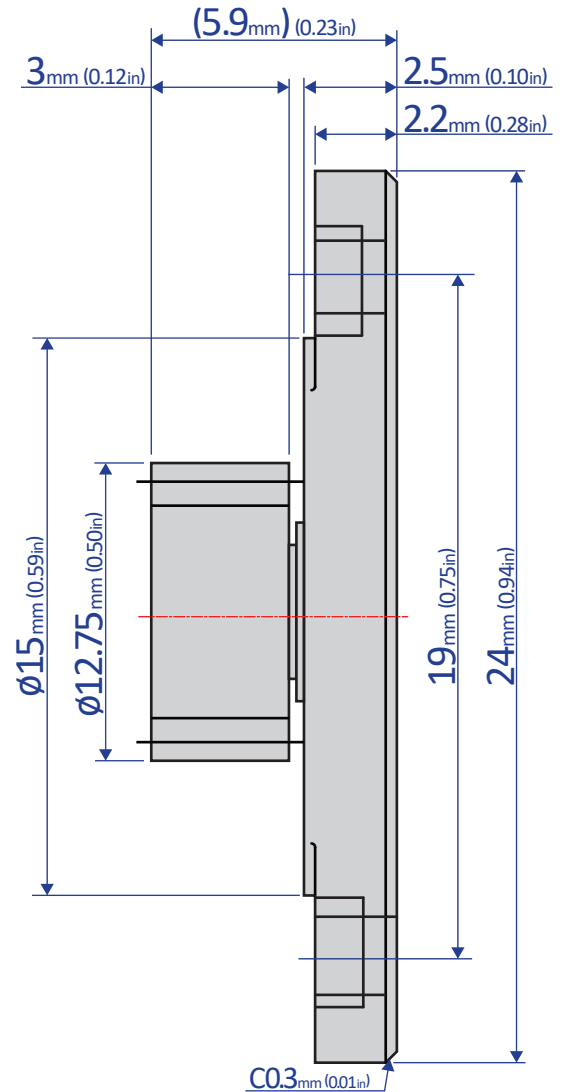

FRT-G2-G2

ROTARY DAMPER

Bansbach
easylift®

50 West Drive • Melbourne, Florida 32904
(321) 253-1999 • www.easylift.com • www.damper.net