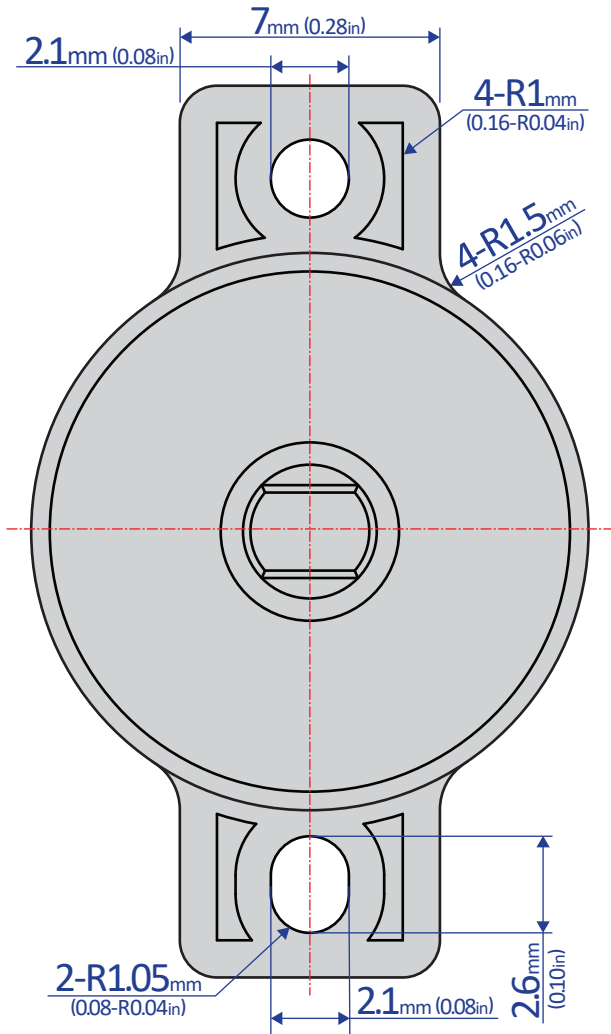

FRT-G2-G2

ROTARY DAMPER

Bansbach
easylift®

50 West Drive • Melbourne, Florida 32904
(321) 253-1999 • www.easylift.com • www.damper.net