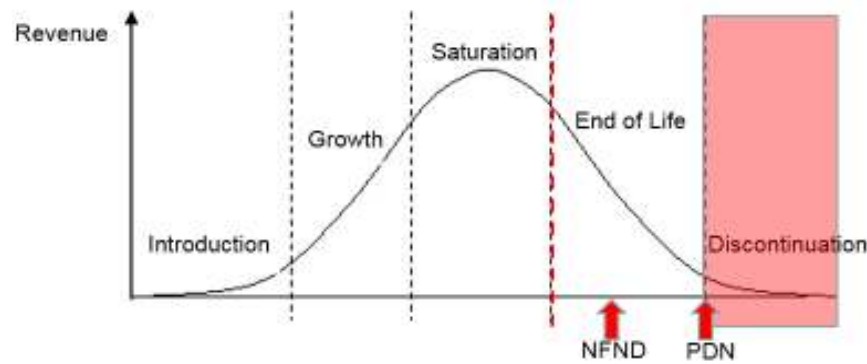

Light is OSRAM

Product Discontinuation (acc. JEDEC J-STD-048) OS-PD-2018-008

1-Feb-2018

Last order:	2-Jul-2018
Last delivery:	2-Jan-2019
Reason:	To enable customer to order specific brightness

Please direct your feedback to your local Sales office.