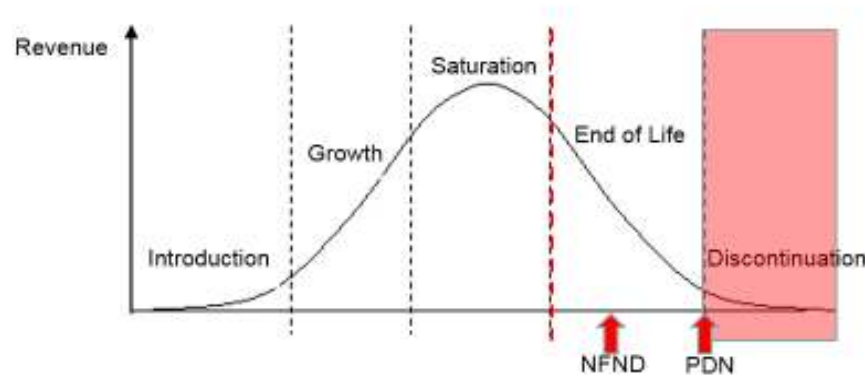

Light is OSRAM

Product Discontinuation (acc. JEDEC J-STD-048) OS-PD-2018-015

15-Feb-2018

Last order:	15-Aug-2018
Last delivery:	15-Feb-2019
Reason:	Consolidation Product Portfolio

Please direct your feedback to your local Sales office.