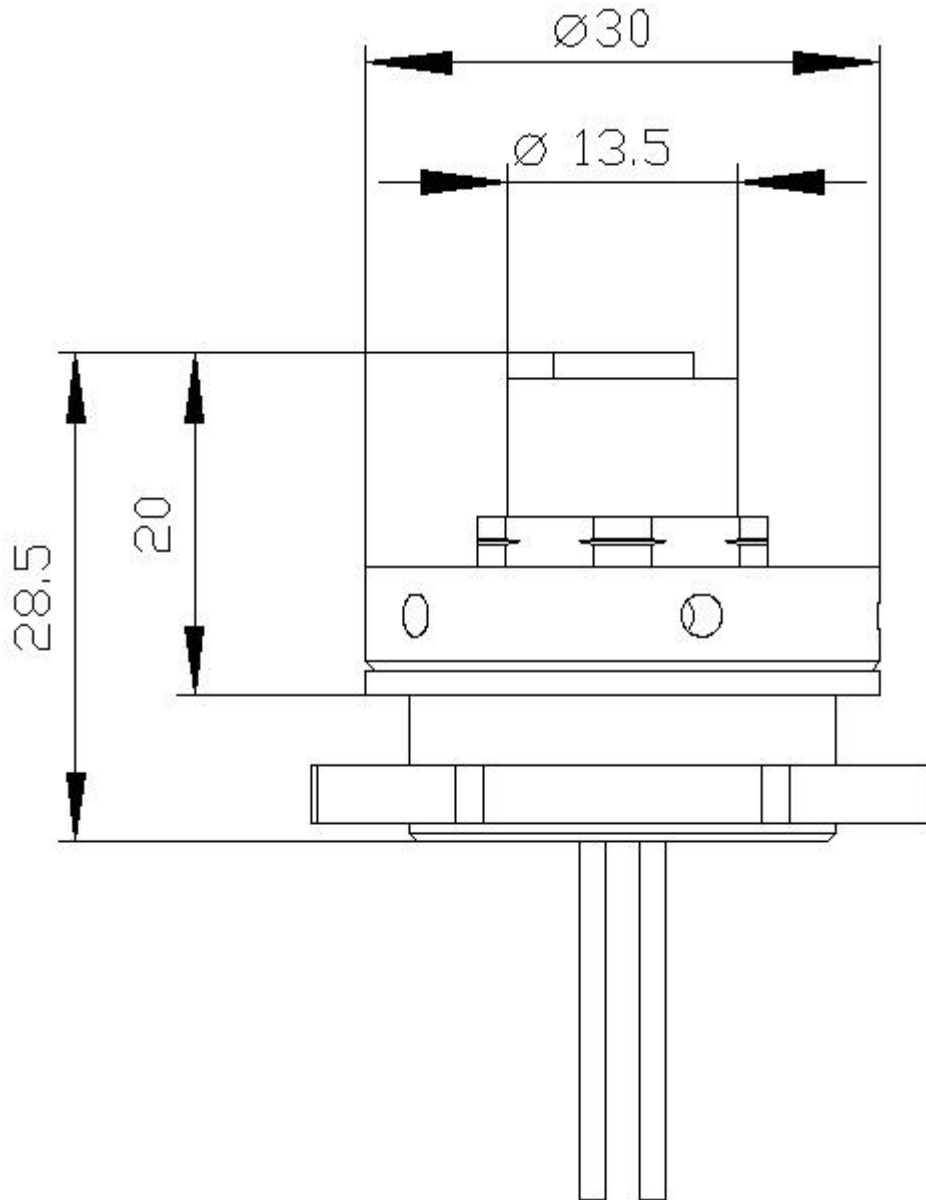

last modified:

10/22/2020