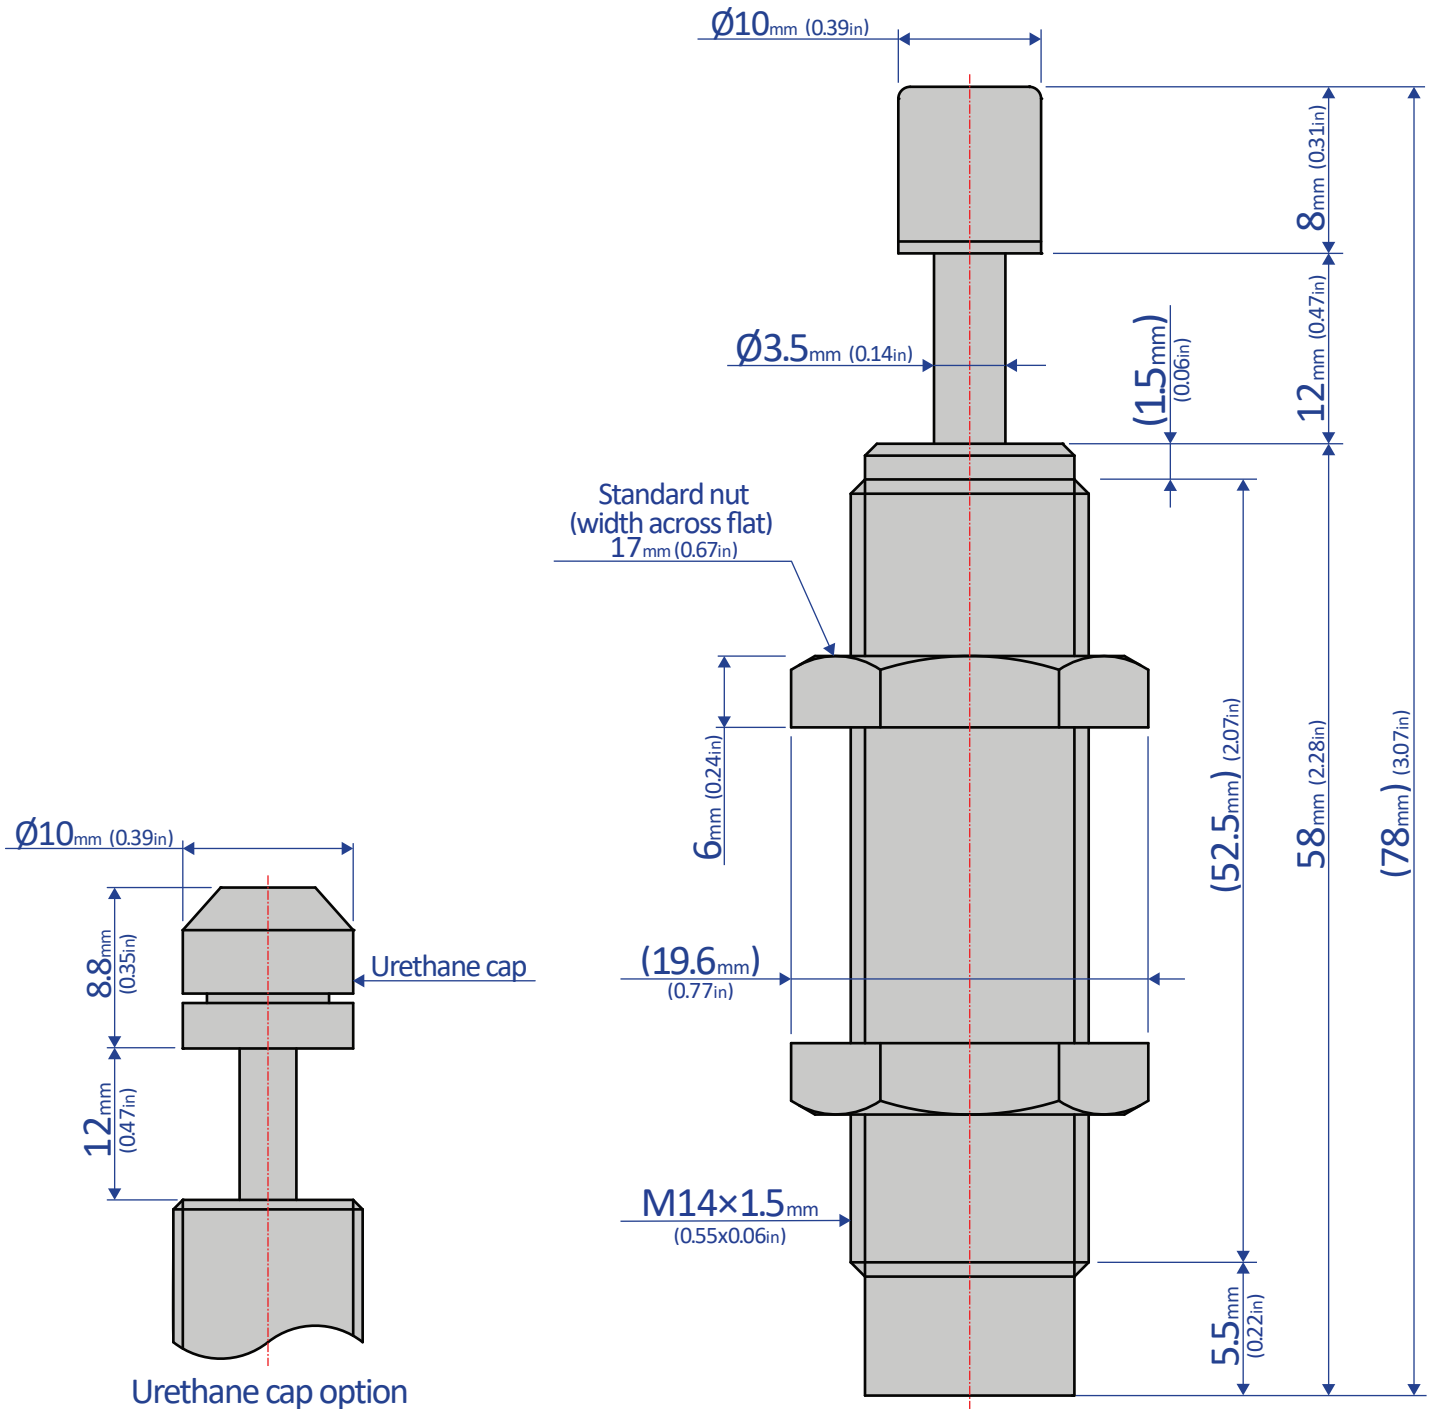

# FK-1412L-C

## SHOCK ABSORBER - FIXED

**Bansbach**  
**easylift®**

50 West Drive • Melbourne, Florida 32904  
(321) 253-1999 • www.easylift.com • www.damper.net