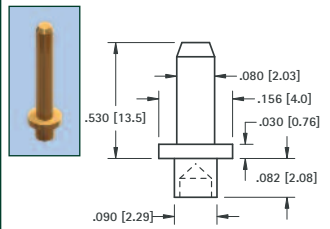

**.040 (1.0) PIN - SWAGE MOUNT**

GOLD CAT. NO.	TIN CAT. NO.	Mtg. Hole Dia.
1402-3	1422-3	.062 (1.57)

**.040 (1.0) KAY PIN - PRESS-FIT**

**MATERIAL:**  
Solid Nickel Silver  
**CAT. NO. 1218**  
Mtg. Hole .043 (1.09) Dia.

**.050 (1.3) PIN - SWAGE MOUNT**

GOLD CAT. NO.	TIN CAT. NO.	Mtg. Hole Dia.
1360-2	1361-2	.064 (1.63)

**.063 (1.6) PIN - SWAGE MOUNT**

GOLD CAT. NO.	TIN CAT. NO.	Mtg. Hole Dia.
1362-2	1363-2	.067 (1.70)

**.080 (2.0) PIN - SWAGE MOUNT**

GOLD CAT. NO.	TIN CAT. NO.	Mtg. Hole Dia.
1376-2	1377-2	.094 (2.38)

**.080 (2.0) PIN - SWAGE MOUNT**

GOLD CAT. NO.	TIN CAT. NO.	Mtg. Hole Dia.
1364-2	1365-2	.094 (2.38)

**.080 (2.0) PIN - SWAGE MOUNT**

GOLD CAT. NO.	TIN CAT. NO.	Mtg. Hole Dia.
1447-1	1455-1	.094 (2.38)

**.080 (2.0) PIN - SWAGE MOUNT**

GOLD CAT. NO.	TIN CAT. NO.	L Length	Mtg. Hole Dia.
1447-2	1455-2	.094 (2.4)	.094 (2.38)
1447-3	1455-3	.125 (3.2)	
1447-4	1455-4	.156 (4.0)	

**INSULATED SHORTING PLUG**

BLUE CAT. NO.	RED CAT. NO.	BLACK CAT. NO.	A Dim.	W Dim.
1460L	1460R	1460B	.200 (5.1)	.375 (9.5)
1461L	1461R	1461B	.250 (6.4)	.375 (9.5)
1462L	1462R	1462B	.400 (10.2)	.620 (15.7)
1463L	1463R	1463B	.500 (12.7)	.620 (15.7)