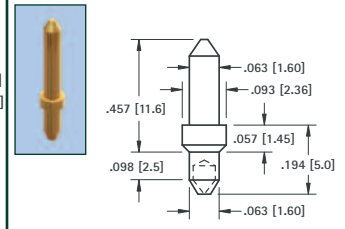

**.040 (1.0) PIN - SWAGE MOUNT**

GOLD CAT. NO.	TIN CAT. NO.	L Length	Mtg. Hole Dia.
1358-1	1359-1	.051 (1.3)	.043 (1.09)
1358-2	1359-2	.082 (2.1)	

**.040 (1.0) PIN - SWAGE MOUNT**

GOLD CAT. NO.	TIN CAT. NO.	L Length	Mtg. Hole Dia.
1405-1	1425-1	.051 (1.3)	.043 (1.09)
1405-2	1425-2	.082 (2.1)	
1405-3	1425-3	.113 (2.9)	

**.040 (1.0) PIN - SWAGE MOUNT**

GOLD CAT. NO.	TIN CAT. NO.	Mtg. Hole Dia.
1402-3	1422-3	.062 (1.57)

**.040 (1.0) KAY PIN - PRESS-FIT**

**MATERIAL:**  
Solid Nickel Silver  
**CAT. NO. 1218**  
Mtg. Hole .043 (1.09) Dia.

**.050 (1.3) PIN - SWAGE MOUNT**

GOLD CAT. NO.	TIN CAT. NO.	Mtg. Hole Dia.
1360-2	1361-2	.064 (1.63)

**.063 (1.6) PIN - SWAGE MOUNT**

GOLD CAT. NO.	TIN CAT. NO.	Mtg. Hole Dia.
1362-2	1363-2	.067 (1.70)

**.080 (2.0) PIN - SWAGE MOUNT**

GOLD CAT. NO.	TIN CAT. NO.	Mtg. Hole Dia.
1376-2	1377-2	.094 (2.38)

**.080 (2.0) PIN - SWAGE MOUNT**

GOLD CAT. NO.	TIN CAT. NO.	Mtg. Hole Dia.
1364-2	1365-2	.094 (2.38)

**.080 (2.0) PIN - SWAGE MOUNT**

GOLD CAT. NO.	TIN CAT. NO.	Mtg. Hole Dia.
1447-1	1455-1	.094 (2.38)