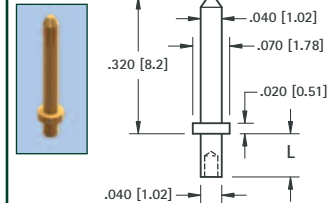

**.031 (.79) PIN - SOLDER MOUNT**

GOLD CAT. NO.	TIN CAT. NO.	Mtg. Hole Dia.
1352-1	1353-1	.043 (1.09)

**.032 (.81) PIN - SWAGE MOUNT**

GOLD CAT. NO.	TIN CAT. NO.	L Length	Mtg. Hole Dia.
1354-1	1355-1	.051 (1.3)	.052 (1.32)
1354-2	1355-2	.082 (2.1)	(1.32)

**.035 (.90) PIN - SWAGE MOUNT**

GOLD CAT. NO.	TIN CAT. NO.	Mtg. Hole Dia.
1380-1	1381-1	.062 (1.57)

**.040 (1.0) PIN - SWAGE MOUNT**

GOLD CAT. NO.	TIN CAT. NO.	L Length	Mtg. Hole Dia.
1356-1	1357-1	.051 (1.3)	.076 (1.93)
1356-2	1357-2	.082 (2.1)	
1356-3	1357-3	.113 (2.9)	

**.040 (1.0) PIN - SWAGE MOUNT**

GOLD CAT. NO.	TIN CAT. NO.	L Length	Mtg. Hole Dia.
1358-1	1359-1	.051 (1.3)	.043 (1.09)
1358-2	1359-2	.082 (2.1)	

**.040 (1.0) PIN - SWAGE MOUNT**

GOLD CAT. NO.	TIN CAT. NO.	L Length	Mtg. Hole Dia.
1405-1	1425-1	.051 (1.3)	.043 (1.09)
1405-2	1425-2	.082 (2.1)	
1405-3	1425-3	.113 (2.9)	

**.040 (1.0) PIN - SWAGE MOUNT**

GOLD CAT. NO.	TIN CAT. NO.	Mtg. Hole Dia.
1402-3	1422-3	.062 (1.57)

**.040 (1.0) KAY PIN - PRESS-FIT**

**MATERIAL:**  
Solid Nickel Silver  
**CAT. NO. 1218**  
Mtg. Hole .043 (1.09) Dia.