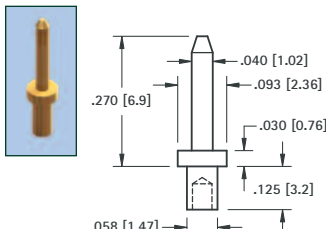

**.035 (.90) PIN - SWAGE MOUNT**

GOLD CAT. NO.	TIN CAT. NO.	Mtg. Hole Dia.
1380-1	1381-1	.062 (1.57)

**.040 (1.0) PIN - SWAGE MOUNT**

GOLD CAT. NO.	TIN CAT. NO.	L Length	Mtg. Hole Dia.
1356-1	1357-1	.051 (1.3)	.076 (1.93)
1356-2	1357-2	.082 (2.1)	
1356-3	1357-3	.113 (2.9)	

**.040 (1.0) PIN - SWAGE MOUNT**

GOLD CAT. NO.	TIN CAT. NO.	L Length	Mtg. Hole Dia.
1358-1	1359-1	.051 (1.3)	.043 (1.09)
1358-2	1359-2	.082 (2.1)	

**.040 (1.0) PIN - SWAGE MOUNT**

GOLD CAT. NO.	TIN CAT. NO.	L Length	Mtg. Hole Dia.
1405-1	1425-1	.051 (1.3)	.043 (1.09)
1405-2	1425-2	.082 (2.1)	
1405-3	1425-3	.113 (2.9)	

**.040 (1.0) PIN - SWAGE MOUNT**

GOLD CAT. NO.	TIN CAT. NO.	Mtg. Hole Dia.
1402-3	1422-3	.062 (1.57)

**.040 (1.0) KAY PIN - PRESS-FIT**

**MATERIAL:**  
Solid Nickel Silver  
**CAT. NO. 1218**  
Mtg. Hole .043 (1.09) Dia.

**.050 (1.3) PIN - SWAGE MOUNT**

GOLD CAT. NO.	TIN CAT. NO.	Mtg. Hole Dia.
1360-2	1361-2	.064 (1.63)

**.063 (1.6) PIN - SWAGE MOUNT**

GOLD CAT. NO.	TIN CAT. NO.	Mtg. Hole Dia.
1362-2	1363-2	.067 (1.70)

**.080 (2.0) PIN - SWAGE MOUNT**