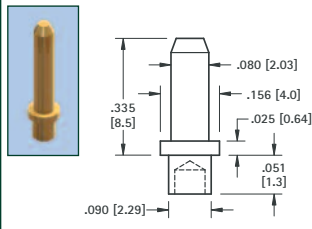

**.040 (1.0) PIN - SWAGE MOUNT**

GOLD CAT. NO.	TIN CAT. NO.	Mtg. Hole Dia.
1402-3	1422-3	.062 (1.57)

**.040 (1.0) KAY PIN - PRESS-FIT**

**MATERIAL:**  
Solid Nickel Silver  
**CAT. NO. 1218**  
Mtg. Hole .043 (1.09) Dia.

**.050 (1.3) PIN - SWAGE MOUNT**

GOLD CAT. NO.	TIN CAT. NO.	Mtg. Hole Dia.
1360-2	1361-2	.064 (1.63)

**.063 (1.6) PIN - SWAGE MOUNT**

GOLD CAT. NO.	TIN CAT. NO.	Mtg. Hole Dia.
1362-2	1363-2	.067 (1.70)

**.080 (2.0) PIN - SWAGE MOUNT**

GOLD CAT. NO.	TIN CAT. NO.	Mtg. Hole Dia.
1376-2	1377-2	.094 (2.38)

**.080 (2.0) PIN - SWAGE MOUNT**

GOLD CAT. NO.	TIN CAT. NO.	Mtg. Hole Dia.
1364-2	1365-2	.094 (2.38)

**.080 (2.0) PIN - SWAGE MOUNT**

GOLD CAT. NO.	TIN CAT. NO.	Mtg. Hole Dia.
1447-1	1455-1	.094 (2.38)

**.080 (2.0) PIN - SWAGE MOUNT**

GOLD CAT. NO.	TIN CAT. NO.	L Length	Mtg. Hole Dia.
1447-2	1455-2	.094 (2.4)	.094 (2.38)
1447-3	1455-3	.125 (3.2)	
1447-4	1455-4	.156 (4.0)	

**INSULATED SHORTING PLUG**

BLUE CAT. NO.	RED CAT. NO.	BLACK CAT. NO.	A Dim.	W Dim.
1460L	1460R	1460B	.200 (5.1)	.375 (9.5)
1461L	1461R	1461B	.250 (6.4)	.375 (9.5)
1462L	1462R	1462B	.400 (10.2)	.620 (15.7)
1463L	1463R	1463B	.500 (12.7)	.620 (15.7)