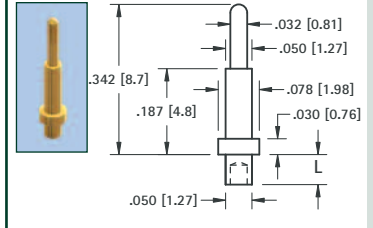

# MICRO PINS

**.025 (.64) PIN - SWAGE MOUNT**

GOLD CAT. NO.	TIN CAT. NO.	Mtg. Hole Dia.
1370-2	1371-2	.052 (1.32)

**.030 (.76) PIN - SWAGE MOUNT**

GOLD CAT. NO.	TIN CAT. NO.	L Length	Mtg. Hole Dia.
1374-1	1375-1	.051 (1.3)	.067 (1.70)
1374-2	1375-2	.082 (2.1)	
1374-3	1375-3	.113 (2.9)	

**.031 (.79) PIN - SOLDER MOUNT**

GOLD CAT. NO.	TIN CAT. NO.	Mtg. Hole Dia.
1352-1	1353-1	.043 (1.09)

**.032 (.81) PIN - SWAGE MOUNT**

GOLD CAT. NO.	TIN CAT. NO.	L Length	Mtg. Hole Dia.
1354-1	1355-1	.051 (1.3)	.052 (1.32)
1354-2	1355-2	.082 (2.1)	(1.32)

**.035 (.90) PIN - SWAGE MOUNT**

GOLD CAT. NO.	TIN CAT. NO.	Mtg. Hole Dia.
1380-1	1381-1	.062 (1.57)

**.040 (1.0) PIN - SWAGE MOUNT**

GOLD CAT. NO.	TIN CAT. NO.	L Length	Mtg. Hole Dia.
1356-1	1357-1	.051 (1.3)	.076 (1.93)
1356-2	1357-2	.082 (2.1)	
1356-3	1357-3	.113 (2.9)	

**.040 (1.0) PIN - SWAGE MOUNT**

GOLD CAT. NO.	TIN CAT. NO.	L Length	Mtg. Hole Dia.
1358-1	1359-1	.051 (1.3)	.043 (1.09)
1358-2	1359-2	.082 (2.1)	

**.040 (1.0) PIN - SWAGE MOUNT**

GOLD CAT. NO.	TIN CAT. NO.	L Length	Mtg. Hole Dia.
1405-1	1425-1	.051 (1.3)	.043 (1.09)
1405-2	1425-2	.082 (2.1)	
1405-3	1425-3	.113 (2.9)	