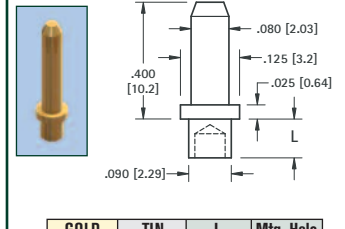

**.050 (1.3) PIN - SWAGE MOUNT**

GOLD CAT. NO.	TIN CAT. NO.	Mtg. Hole Dia.
1360-2	1361-2	.064 (1.63)

**.063 (1.6) PIN - SWAGE MOUNT**

GOLD CAT. NO.	TIN CAT. NO.	Mtg. Hole Dia.
1362-2	1363-2	.067 (1.70)

**.080 (2.0) PIN - SWAGE MOUNT**

GOLD CAT. NO.	TIN CAT. NO.	Mtg. Hole Dia.
1376-2	1377-2	.094 (2.38)

**.080 (2.0) PIN - SWAGE MOUNT**

GOLD CAT. NO.	TIN CAT. NO.	Mtg. Hole Dia.
1364-2	1365-2	.094 (2.38)

**.080 (2.0) PIN - SWAGE MOUNT**

GOLD CAT. NO.	TIN CAT. NO.	Mtg. Hole Dia.
1447-1	1455-1	.094 (2.38)

**.080 (2.0) PIN - SWAGE MOUNT**

GOLD CAT. NO.	TIN CAT. NO.	L Length	Mtg. Hole Dia.
1447-2	1455-2	.094 (2.4)	.094 (2.38)
1447-3	1455-3	.125 (3.2)	
1447-4	1455-4	.156 (4.0)	

**INSULATED SHORTING PLUG**

BLUE CAT. NO.	RED CAT. NO.	BLACK CAT. NO.	A Dim.	W Dim.
1460L	1460R	1460B	.200 (5.1)	.375 (9.5)
1461L	1461R	1461B	.250 (6.4)	.375 (9.5)
1462L	1462R	1462B	.400 (10.2)	.620 (15.7)
1463L	1463R	1463B	.500 (12.7)	.620 (15.7)