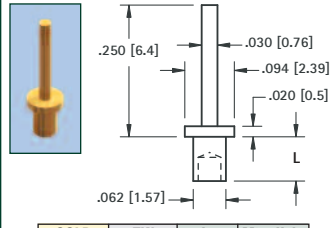

# MICRO PINS

**.025 (.64) PIN - SWAGE MOUNT**

GOLD CAT. NO.	TIN CAT. NO.	Mtg. Hole Dia.
1370-2	1371-2	.052 (1.32)

**.030 (.76) PIN - SWAGE MOUNT**

GOLD CAT. NO.	TIN CAT. NO.	L Length	Mtg. Hole Dia.
1374-1	1375-1	.051 (1.3)	.067 (1.70)
1374-2	1375-2	.082 (2.1)	
1374-3	1375-3	.113 (2.9)	

**.031 (.79) PIN - SOLDER MOUNT**

GOLD CAT. NO.	TIN CAT. NO.	Mtg. Hole Dia.
1352-1	1353-1	.043 (1.09)

**.032 (.81) PIN - SWAGE MOUNT**

GOLD CAT. NO.	TIN CAT. NO.	L Length	Mtg. Hole Dia.
1354-1	1355-1	.051 (1.3)	.052 (1.32)
1354-2	1355-2	.082 (2.1)	(1.32)

**.035 (.90) PIN - SWAGE MOUNT**

GOLD CAT. NO.	TIN CAT. NO.	Mtg. Hole Dia.
1380-1	1381-1	.062 (1.57)

**.040 (1.0) PIN - SWAGE MOUNT**

GOLD CAT. NO.	TIN CAT. NO.	L Length	Mtg. Hole Dia.
1356-1	1357-1	.051 (1.3)	.076 (1.93)
1356-2	1357-2	.082 (2.1)	
1356-3	1357-3	.113 (2.9)	

**.040 (1.0) PIN - SWAGE MOUNT**

GOLD CAT. NO.	TIN CAT. NO.	L Length	Mtg. Hole Dia.
1358-1	1359-1	.051 (1.3)	.043 (1.09)
1358-2	1359-2	.082 (2.1)	

**.040 (1.0) PIN - SWAGE MOUNT**

GOLD CAT. NO.	TIN CAT. NO.	L Length	Mtg. Hole Dia.
1405-1	1425-1	.051 (1.3)	.043 (1.09)
1405-2	1425-2	.082 (2.1)	
1405-3	1425-3	.113 (2.9)	