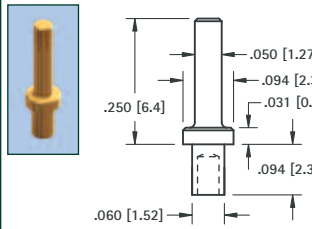

**.040 (1.0) PIN - SWAGE MOUNT**

GOLD CAT. NO.	TIN CAT. NO.	L Length	Mtg. Hole Dia.
1358-1	1359-1	.051 (1.3)	.043 (1.09)
1358-2	1359-2	.082 (2.1)	

**.040 (1.0) PIN - SWAGE MOUNT**

GOLD CAT. NO.	TIN CAT. NO.	L Length	Mtg. Hole Dia.
1405-1	1425-1	.051 (1.3)	.043 (1.09)
1405-2	1425-2	.082 (2.1)	
1405-3	1425-3	.113 (2.9)	

**.040 (1.0) PIN - SWAGE MOUNT**

GOLD CAT. NO.	TIN CAT. NO.	Mtg. Hole Dia.
1402-3	1422-3	.062 (1.57)

**.040 (1.0) KAY PIN - PRESS-FIT**

**MATERIAL:**  
Solid Nickel Silver  
**CAT. NO. 1218**  
Mtg. Hole .043 (1.09) Dia.

**.050 (1.3) PIN - SWAGE MOUNT**

GOLD CAT. NO.	TIN CAT. NO.	Mtg. Hole Dia.
1360-2	1361-2	.064 (1.63)

**.063 (1.6) PIN - SWAGE MOUNT**

GOLD CAT. NO.	TIN CAT. NO.	Mtg. Hole Dia.
1362-2	1363-2	.067 (1.70)

**.080 (2.0) PIN - SWAGE MOUNT**

GOLD CAT. NO.	TIN CAT. NO.	Mtg. Hole Dia.
1376-2	1377-2	.094 (2.38)

**.080 (2.0) PIN - SWAGE MOUNT**

GOLD CAT. NO.	TIN CAT. NO.	Mtg. Hole Dia.
1364-2	1365-2	.094 (2.38)

**.080 (2.0) PIN - SWAGE MOUNT**

GOLD CAT. NO.	TIN CAT. NO.	Mtg. Hole Dia.
1447-1	1455-1	.094 (2.38)