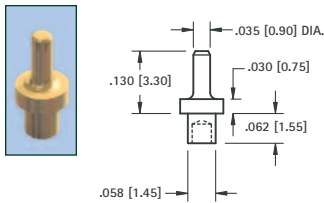

**.031 (.79) PIN - SOLDER MOUNT**

GOLD CAT. NO.	TIN CAT. NO.	Mtg. Hole Dia.
1352-1	1353-1	.043 (1.09)

**.032 (.81) PIN - SWAGE MOUNT**

GOLD CAT. NO.	TIN CAT. NO.	L Length	Mtg. Hole Dia.
1354-1	1355-1	.051 (1.3)	.052 (1.32)
1354-2	1355-2	.082 (2.1)	(1.32)

**.035 (.90) PIN - SWAGE MOUNT**

GOLD CAT. NO.	TIN CAT. NO.	Mtg. Hole Dia.
1380-1	1381-1	.062 (1.57)

**.040 (1.0) PIN - SWAGE MOUNT**

GOLD CAT. NO.	TIN CAT. NO.	L Length	Mtg. Hole Dia.
1356-1	1357-1	.051 (1.3)	.076 (1.93)
1356-2	1357-2	.082 (2.1)	
1356-3	1357-3	.113 (2.9)	

**.040 (1.0) PIN - SWAGE MOUNT**

GOLD CAT. NO.	TIN CAT. NO.	L Length	Mtg. Hole Dia.
1358-1	1359-1	.051 (1.3)	.043 (1.09)
1358-2	1359-2	.082 (2.1)	

**.040 (1.0) PIN - SWAGE MOUNT**

GOLD CAT. NO.	TIN CAT. NO.	L Length	Mtg. Hole Dia.
1405-1	1425-1	.051 (1.3)	.043 (1.09)
1405-2	1425-2	.082 (2.1)	
1405-3	1425-3	.113 (2.9)	

**.040 (1.0) PIN - SWAGE MOUNT**

GOLD CAT. NO.	TIN CAT. NO.	Mtg. Hole Dia.
1402-3	1422-3	.062 (1.57)

**.040 (1.0) KAY PIN - PRESS-FIT**

**MATERIAL:**  
Solid Nickel Silver  
**CAT. NO. 1218**  
Mtg. Hole .043 (1.09) Dia.