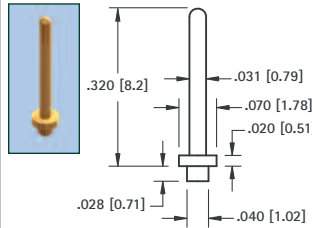

# MICRO PINS

**.025 (.64) PIN - SWAGE MOUNT**

GOLD CAT. NO.	TIN CAT. NO.	Mtg. Hole Dia.
1370-2	1371-2	.052 (1.32)

**.030 (.76) PIN - SWAGE MOUNT**

GOLD CAT. NO.	TIN CAT. NO.	L Length	Mtg. Hole Dia.
1374-1	1375-1	.051 (1.3)	.067 (1.70)
1374-2	1375-2	.082 (2.1)	
1374-3	1375-3	.113 (2.9)	

**.031 (.79) PIN - SOLDER MOUNT**

GOLD CAT. NO.	TIN CAT. NO.	Mtg. Hole Dia.
1352-1	1353-1	.043 (1.09)

**.032 (.81) PIN - SWAGE MOUNT**

GOLD CAT. NO.	TIN CAT. NO.	L Length	Mtg. Hole Dia.
1354-1	1355-1	.051 (1.3)	.052 (1.32)
1354-2	1355-2	.082 (2.1)	(1.32)

**.035 (.90) PIN - SWAGE MOUNT**

GOLD CAT. NO.	TIN CAT. NO.	Mtg. Hole Dia.
1380-1	1381-1	.062 (1.57)

**.040 (1.0) PIN - SWAGE MOUNT**

GOLD CAT. NO.	TIN CAT. NO.	L Length	Mtg. Hole Dia.
1356-1	1357-1	.051 (1.3)	.076 (1.93)
1356-2	1357-2	.082 (2.1)	
1356-3	1357-3	.113 (2.9)	

**.040 (1.0) PIN - SWAGE MOUNT**

GOLD CAT. NO.	TIN CAT. NO.	L Length	Mtg. Hole Dia.
1358-1	1359-1	.051 (1.3)	.043 (1.09)
1358-2	1359-2	.082 (2.1)	

**.040 (1.0) PIN - SWAGE MOUNT**

GOLD CAT. NO.	TIN CAT. NO.	L Length	Mtg. Hole Dia.
1405-1	1425-1	.051 (1.3)	.043 (1.09)
1405-2	1425-2	.082 (2.1)	
1405-3	1425-3	.113 (2.9)	