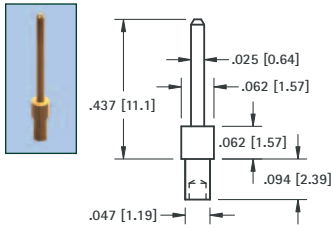

# MICRO PINS

**.025 (.64) PIN - SWAGE MOUNT**

GOLD CAT. NO.	TIN CAT. NO.	Mtg. Hole Dia.
1370-2	1371-2	.052 (1.32)

**.030 (.76) PIN - SWAGE MOUNT**

GOLD CAT. NO.	TIN CAT. NO.	L Length	Mtg. Hole Dia.
1374-1	1375-1	.051 (1.3)	.067 (1.70)
1374-2	1375-2	.082 (2.1)	
1374-3	1375-3	.113 (2.9)	

**.031 (.79) PIN - SOLDER MOUNT**

GOLD CAT. NO.	TIN CAT. NO.	Mtg. Hole Dia.
1352-1	1353-1	.043 (1.09)

**.032 (.81) PIN - SWAGE MOUNT**

GOLD CAT. NO.	TIN CAT. NO.	L Length	Mtg. Hole Dia.
1354-1	1355-1	.051 (1.3)	.052 (1.32)
1354-2	1355-2	.082 (2.1)	(1.32)

**.035 (.90) PIN - SWAGE MOUNT**

GOLD CAT. NO.	TIN CAT. NO.	Mtg. Hole Dia.
1380-1	1381-1	.062 (1.57)

**.040 (1.0) PIN - SWAGE MOUNT**

GOLD CAT. NO.	TIN CAT. NO.	L Length	Mtg. Hole Dia.
1356-1	1357-1	.051 (1.3)	.076 (1.93)
1356-2	1357-2	.082 (2.1)	
1356-3	1357-3	.113 (2.9)	

**.040 (1.0) PIN - SWAGE MOUNT**

GOLD CAT. NO.	TIN CAT. NO.	Mtg. Hole Dia.
1402-3	1422-3	.062 (1.57)

**.040 (1.0) KAY PIN - PRESS-FIT**

**MATERIAL:**  
Solid Nickel Silver  
**CAT. NO. 1218**  
Mtg. Hole .043 (1.09) Dia.