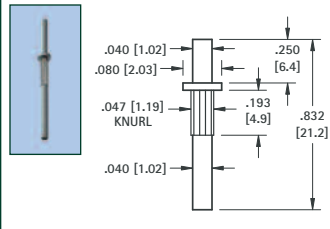

**.035 (.90) PIN - SWAGE MOUNT**

GOLD CAT. NO.	TIN CAT. NO.	Mtg. Hole Dia.
1380-1	1381-1	.062 (1.57)

**.040 (1.0) PIN - SWAGE MOUNT**

GOLD CAT. NO.	TIN CAT. NO.	L Length	Mtg. Hole Dia.
1356-1	1357-1	.051 (1.3)	.076 (1.93)
1356-2	1357-2	.082 (2.1)	
1356-3	1357-3	.113 (2.9)	

**.040 (1.0) PIN - SWAGE MOUNT**

GOLD CAT. NO.	TIN CAT. NO.	L Length	Mtg. Hole Dia.
1358-1	1359-1	.051 (1.3)	.043 (1.09)
1358-2	1359-2	.082 (2.1)	

**.040 (1.0) PIN - SWAGE MOUNT**

GOLD CAT. NO.	TIN CAT. NO.	L Length	Mtg. Hole Dia.
1405-1	1425-1	.051 (1.3)	.043 (1.09)
1405-2	1425-2	.082 (2.1)	
1405-3	1425-3	.113 (2.9)	

**.040 (1.0) PIN - SWAGE MOUNT**

GOLD CAT. NO.	TIN CAT. NO.	Mtg. Hole Dia.
1402-3	1422-3	.062 (1.57)

**.040 (1.0) KAY PIN - PRESS-FIT**

**MATERIAL:**  
Solid Nickel Silver  
**CAT. NO. 1218**  
Mtg. Hole .043 (1.09) Dia.

**.050 (1.3) PIN - SWAGE MOUNT**

GOLD CAT. NO.	TIN CAT. NO.	Mtg. Hole Dia.
1360-2	1361-2	.064 (1.63)

**.063 (1.6) PIN - SWAGE MOUNT**

GOLD CAT. NO.	TIN CAT. NO.	Mtg. Hole Dia.
1362-2	1363-2	.067 (1.70)

**.080 (2.0) PIN - SWAGE MOUNT**