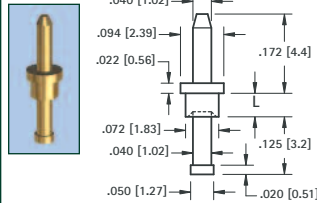

# MICRO PINS

**.025 (.64) PIN - SWAGE MOUNT**

GOLD CAT. NO.	TIN CAT. NO.	Mtg. Hole Dia.
1370-2	1371-2	.052 (1.32)

**.030 (.76) PIN - SWAGE MOUNT**

GOLD CAT. NO.	TIN CAT. NO.	L Length	Mtg. Hole Dia.
1374-1	1375-1	.051 (1.3)	.067 (1.70)
1374-2	1375-2	.082 (2.1)	
1374-3	1375-3	.113 (2.9)	

**.031 (.79) PIN - SOLDER MOUNT**

GOLD CAT. NO.	TIN CAT. NO.	Mtg. Hole Dia.
1352-1	1353-1	.043 (1.09)

**.032 (.81) PIN - SWAGE MOUNT**

GOLD CAT. NO.	TIN CAT. NO.	L Length	Mtg. Hole Dia.
1354-1	1355-1	.051 (1.3)	.052 (1.32)
1354-2	1355-2	.082 (2.1)	(1.32)

**.035 (.90) PIN - SWAGE MOUNT**

GOLD CAT. NO.	TIN CAT. NO.	Mtg. Hole Dia.
1380-1	1381-1	.062 (1.57)

**.040 (1.0) PIN - SWAGE MOUNT**

GOLD CAT. NO.	TIN CAT. NO.	L Length	Mtg. Hole Dia.
1356-1	1357-1	.051 (1.3)	.076 (1.93)
1356-2	1357-2	.082 (2.1)	
1356-3	1357-3	.113 (2.9)	

**.040 (1.0) PIN - SWAGE MOUNT**

GOLD CAT. NO.	TIN CAT. NO.	L Length	Mtg. Hole Dia.
1358-1	1359-1	.051 (1.3)	.043 (1.09)
1358-2	1359-2	.082 (2.1)	

**.040 (1.0) PIN - SWAGE MOUNT**

GOLD CAT. NO.	TIN CAT. NO.	L Length	Mtg. Hole Dia.
1405-1	1425-1	.051 (1.3)	.043 (1.09)
1405-2	1425-2	.082 (2.1)	
1405-3	1425-3	.113 (2.9)	