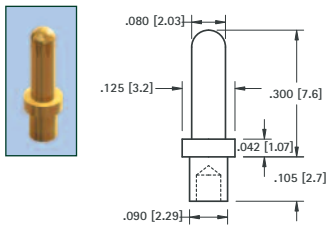

**.040 (1.0) PIN - SWAGE MOUNT**

GOLD CAT. NO.	TIN CAT. NO.	Mtg. Hole Dia.
1402-3	1422-3	.062 (1.57)

**.040 (1.0) KAY PIN - PRESS-FIT**

**MATERIAL:**  
Solid Nickel Silver  
**CAT. NO. 1218**  
Mtg. Hole .043 (1.09) Dia.

**.050 (1.3) PIN - SWAGE MOUNT**

GOLD CAT. NO.	TIN CAT. NO.	Mtg. Hole Dia.
1360-2	1361-2	.064 (1.63)

**.063 (1.6) PIN - SWAGE MOUNT**

GOLD CAT. NO.	TIN CAT. NO.	Mtg. Hole Dia.
1362-2	1363-2	.067 (1.70)

**.080 (2.0) PIN - SWAGE MOUNT**

GOLD CAT. NO.	TIN CAT. NO.	Mtg. Hole Dia.
1376-2	1377-2	.094 (2.38)

**.080 (2.0) PIN - SWAGE MOUNT**

GOLD CAT. NO.	TIN CAT. NO.	Mtg. Hole Dia.
1364-2	1365-2	.094 (2.38)

**.080 (2.0) PIN - SWAGE MOUNT**

GOLD CAT. NO.	TIN CAT. NO.	Mtg. Hole Dia.
1447-1	1455-1	.094 (2.38)

**.080 (2.0) PIN - SWAGE MOUNT**

GOLD CAT. NO.	TIN CAT. NO.	L Length	Mtg. Hole Dia.
1447-2	1455-2	.094 (2.4)	.094 (2.38)
1447-3	1455-3	.125 (3.2)	
1447-4	1455-4	.156 (4.0)	

**INSULATED SHORTING PLUG**

BLUE CAT. NO.	RED CAT. NO.	BLACK CAT. NO.	A Dim.	W Dim.
1460L	1460R	1460B	.200 (5.1)	.375 (9.5)
1461L	1461R	1461B	.250 (6.4)	.375 (9.5)
1462L	1462R	1462B	.400 (10.2)	.620 (15.7)
1463L	1463R	1463B	.500 (12.7)	.620 (15.7)