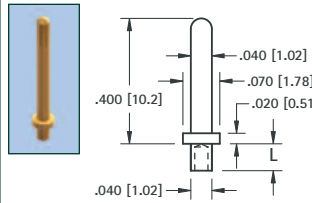

**.031 (.79) PIN - SOLDER MOUNT**

GOLD CAT. NO.	TIN CAT. NO.	Mtg. Hole Dia.
1352-1	1353-1	.043 (1.09)

**.032 (.81) PIN - SWAGE MOUNT**

GOLD CAT. NO.	TIN CAT. NO.	L Length	Mtg. Hole Dia.
1354-1	1355-1	.051 (1.3)	.052 (1.32)
1354-2	1355-2	.082 (2.1)	(1.32)

**.035 (.90) PIN - SWAGE MOUNT**

GOLD CAT. NO.	TIN CAT. NO.	Mtg. Hole Dia.
1380-1	1381-1	.062 (1.57)

**.040 (1.0) PIN - SWAGE MOUNT**

GOLD CAT. NO.	TIN CAT. NO.	L Length	Mtg. Hole Dia.
1356-1	1357-1	.051 (1.3)	.076 (1.93)
1356-2	1357-2	.082 (2.1)	
1356-3	1357-3	.113 (2.9)	

**.040 (1.0) PIN - SWAGE MOUNT**

GOLD CAT. NO.	TIN CAT. NO.	L Length	Mtg. Hole Dia.
1358-1	1359-1	.051 (1.3)	.043 (1.09)
1358-2	1359-2	.082 (2.1)	

**.040 (1.0) PIN - SWAGE MOUNT**

GOLD CAT. NO.	TIN CAT. NO.	L Length	Mtg. Hole Dia.
1405-1	1425-1	.051 (1.3)	.043 (1.09)
1405-2	1425-2	.082 (2.1)	
1405-3	1425-3	.113 (2.9)	

**.040 (1.0) PIN - SWAGE MOUNT**

GOLD CAT. NO.	TIN CAT. NO.	Mtg. Hole Dia.
1402-3	1422-3	.062 (1.57)

**.040 (1.0) KAY PIN - PRESS-FIT**

**MATERIAL:**  
Solid Nickel Silver  
**CAT. NO. 1218**  
Mtg. Hole .043 (1.09) Dia.