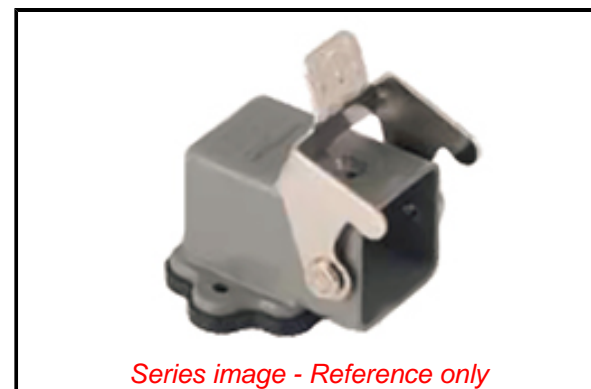

PLEASE CHECK WWW.MOLEX.COM FOR LATEST PART INFORMATION

Part Number: [0936010622](#)
Status: **Active**
Overview: GWconnect Heavy Duty Connectors (HDC)
Description: GWconnect STD - Standard, Single Lever Bulkhead Mount Housing, Die-cast Aluminum, with 1 Lever, Right Angle, with Gasket, Size 3A «21x21», Grey

Documents:

[Drawing (PDF)](#) [RoHS Certificate of Compliance (PDF)](#)
[Packaging Specification 936010622-000 (PDF)](#)

Agency Certification

CSA 256883
UL E249674

General

Product Family Industrial Connectors / Enclosures
Series [93601](#)
Comments IP67 with screw gasket.
Component Size 3A «21x21»
Component Type Single Lever Bulkhead Housing
IP Rating IP66
Overview [GWconnect Heavy Duty Connectors (HDC)](#)
Product Category Heavy Duty Connectors
Product Name GWconnect
Standard ANSI/UL 50, ANSI/UL 50 E, CSA C22.2 No.94-1-2, EN 61984
Type STD
UPC 887191838199

Physical

Housing Coating Polyester Powder
Housing Color Grey RAL 7037
Lock to Mating Part Yes
Material - Gasket NBR
Material - Housing Die-cast Aluminum
Material - Lever Zinc Plated Steel
Mounting Style Bulkhead
Net Weight 25.830/g
Number of Levers 1
Packaging Type Bag
Thread Size N/A
Thread Type N/A

Electrical

Voltage - Maximum 230V / 400V

Material Info

Engineering Number 7803.6204.0

Reference - Drawing Numbers

Packaging Specification 936010622-000
Sales Drawing 936010622-000

Series image - Reference only

EU ELV

Not Relevant

EU RoHS

Compliant

REACH SVHC

Not Contained Per - ED/71/2019 (16 July 2019)

Halogen-Free

Status

Not Reviewed

For more information, please visit [Contact US](#)

China ROHS

ELV

RoHS Phthalates

China RoHS

Green Image

Not Relevant

Not Contained

Search Parts in this Series

[93601 Series](#)

Use With

Size 3A «21x21» S-A, S-D, and S-Q Inserts