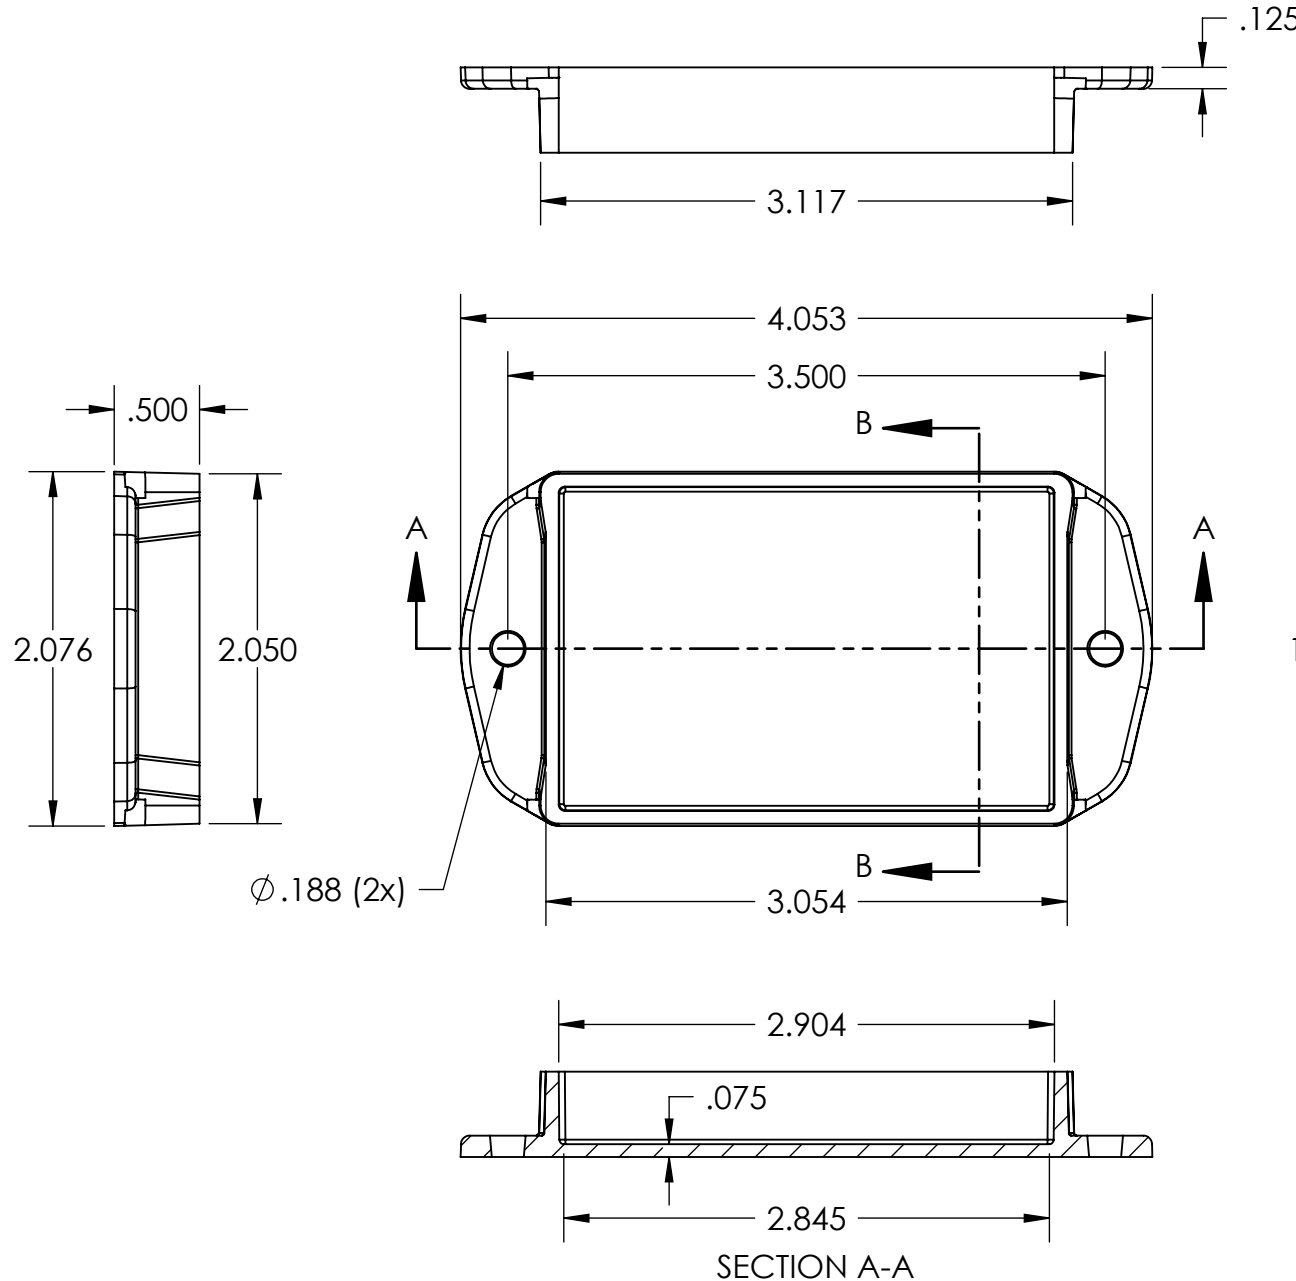

PART
NAME

POTTING BOX

PART
No.

PB-1553-BF

REV.
DATE

1-25-11

MATERIAL: ABS UL94V-0
COLOR: BLACK
FINISH: TEXTURED OUTSIDE

INSIDE DRAFT: $.5^\circ \pm .5^\circ$
OUTSIDE DRAFT: $1.5^\circ \pm .5^\circ$

ALL DIMENSIONS TOLERANCE: $\pm .015$

SHIPPED IN PACKAGES OF TEN (10)

SECTION B-B

SECTION A-A

OPTIONAL COVER PART NO.: PBC-1559-C
(COVER REDUCES INSIDE CLEAR HEIGHT BY .055")