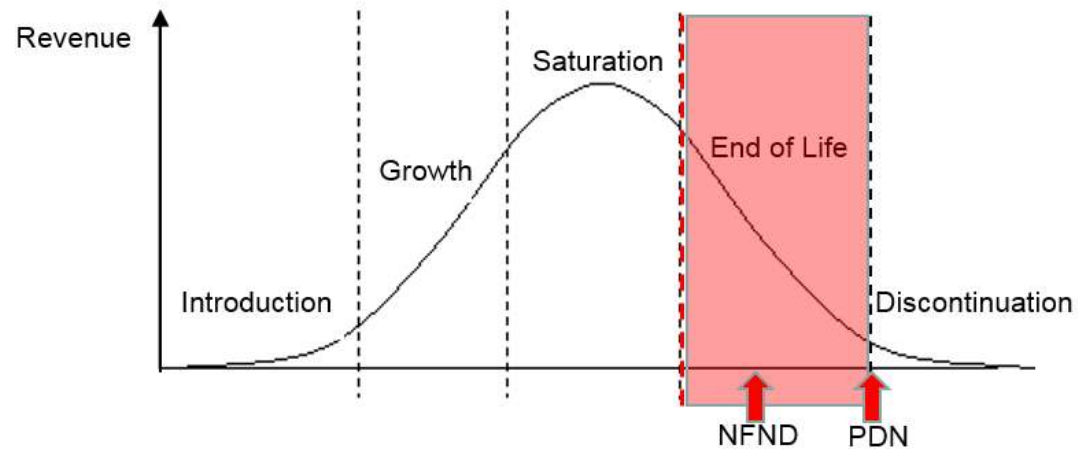

Light is OSRAM

Not For New Designs OS-NFND-2018-009

17-Dec-2018

Expected discontinuation date: Q1'19

Reason: Streamline Product Family to the latest generation type with improved performance

OSRAM OS Expectations: For any potential new designs, kindly refer to replacement types stated. For any incompatibility issues, pls refer to your Sales contact for further clarification