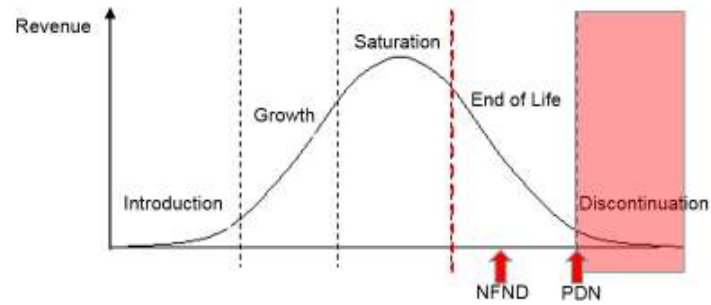

Light is OSRAM

Product Discontinuation (acc. JEDEC J-STD-048)
OS-PD-2018-022

1-Mar-2018

Last order:	9/1/2018
Last delivery:	3/1/2019
Reason:	Consolidation Product Portfolio

Please direct your feedback to your local Sales office.