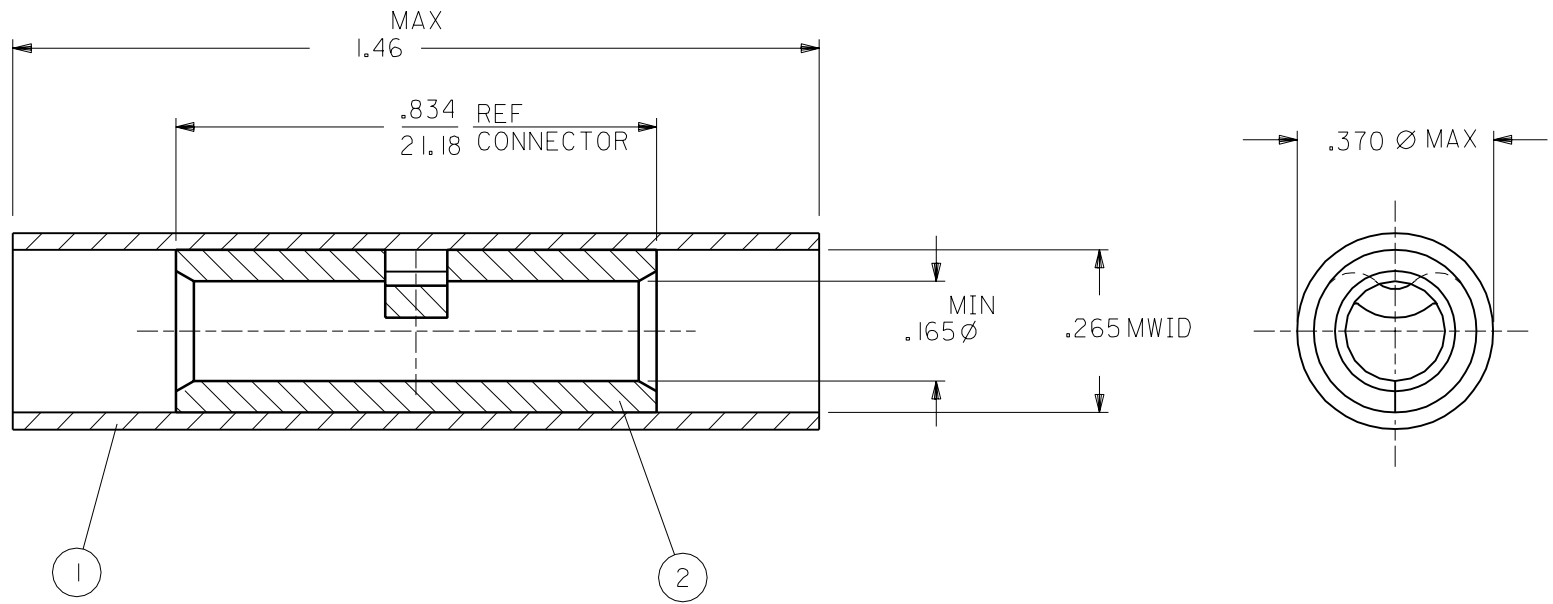

DRWG. NO.

MWID=MAXIUM WIRE INSULATION DIAMETER

- NOTES:
- 1. COLOR CODED INSULATION, RED, NYLON
 - 2. BUTT SPLICE TIN PLATED COPPER

WIRE SIZE = #8 AWG
10 MM²

LTR.	REVISIONS

DIMENSIONS SHOWN (METRIC) INCH	
UNLESS OTHERWISE SPECIFIED TOLERANCES: ANGULAR ± 1/2°	
	INCH METRIC
3 PLACE	± --- ± ---
2 PLACE	± --- ± ---
1 PLACE	± --- ± ---
DRAFT WHERE APPLICABLE MUST REMAIN WITHIN DIMENSIONS	
DRWG. BY RCM	CHK'D. BY JM
APP'D. BY FP	SCALE 3:1

REVISE ONLY ON CAD SYSTEM	
TITLE NYLAKRIMP BUTT CONNECTOR #8 AWG CUSTOMER DRAWING	
molex ETC INC. PINELLAS PARK, FLA. 33781 U.S.A.	
SHEET NO.	DATE 01/28/91
PART NO. D-754	DRWG. NO.
FILE NAME D754CD	THIS DRAWING CONTAINS INFORMATION THAT IS PROPRIETARY TO MOLEX-ETC INC. AND SHOULD NOT BE USED WITHOUT WRITTEN PERMISSION.
DIV.	SIZE A