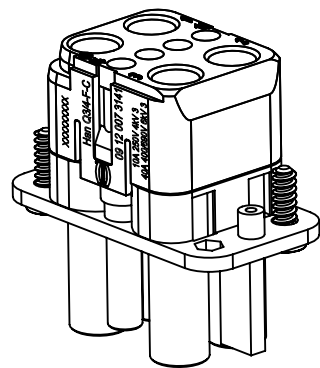

self-topping screw acc  
ISO 7049-ST 2,9x9,5-F-H  
enclosed separately

	All Dimensions in mm Original Size DIN A4	Scale 1:1		Free size tol.		Ref.	
						Sub.	
	All rights reserved Department EL PD	Created by HELLMANN	Inspected by GERB	Standardisation 302077	Date 2020-10-23	State Final Release	
		Title Han Q3/4-F-C					Doc-Key / ECM-Nr. 100810058/UGD/000/C 500000181971
HARTING Electric GmbH & Co. KG D-32339 Espelkamp		Type TB	Number 09 12 007 3141			Rev. C	Page 1/1