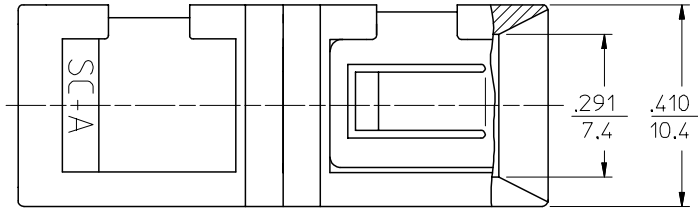

P/N OF ADAPTER	MATERIAL OF SPLIT SLEEVE	COLOR OF ADAPTER SHELL
86170-0000	ZR	BLACK
86171-0000	PHOSPHOR BRONZE	
86170-0020	ZR	GREEN
86171-0020	PHOSPHOR BRONZE	
86170-0030	ZR	RED
86171-0030	PHOSPHOR BRONZE	
86170-0050	ZR	BLUE
86194-0170	PHOSPHOR BRONZE	BLACK
86194-0730	PHOSPHOR BRONZE	RED

RECOMMENDED MOUNTING HOLE

- NOTES:
- ALL DIMENSIONS ARE GIVEN IN $\frac{\text{INCHES}}{\text{mm}}$.
 - DUST CAPS ARE NOT SHOWN.

RESTRICTED RELEASE
DRAWING MAY CHANGE WITHOUT
CUSTOMER NOTIFICATION

Fiber Optics Division Downers Grove, Illinois			
TITLE:	BSC BACK PANEL ADAPTER	Size	Scale
Drawing No.	861XX-00X0 CD	B	4:1
			REV. Sheet 1 of 1