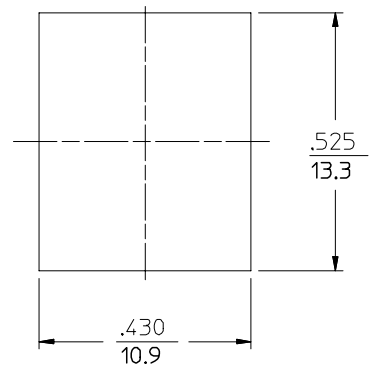

P/N OF ADAPTER	MATERIAL OF SPLIT SLEEVE	COLOR OF ADAPTER SHELL
86170-0000	ZR	BLACK
86171-0000	PHOSPHOR BRONZE	
86170-0020	ZR	GREEN
86171-0020	PHOSPHOR BRONZE	
86170-0030	ZR	RED
86171-0030	PHOSPHOR BRONZE	
86170-0050	ZR	BLUE
86194-0170	PHOSPHOR BRONZE	BLACK
86194-0730	PHOSPHOR BRONZE	RED

RECOMMENDED MOUNTING HOLE

- NOTES:
- ALL DIMENSIONS ARE GIVEN IN $\frac{\text{INCHES}}{\text{mm}}$.
 - DUST CAPS ARE NOT SHOWN.

RESTRICTED RELEASE
DRAWING MAY CHANGE WITHOUT
CUSTOMER NOTIFICATION

Fiber Optics Division Downers Grove, Illinois			
TITLE:	BSC BACK PANEL ADAPTER	Size	Scale
Drawing No.	861XX-00X0 CD	B	4:1
			REV. Sheet 1 of 1