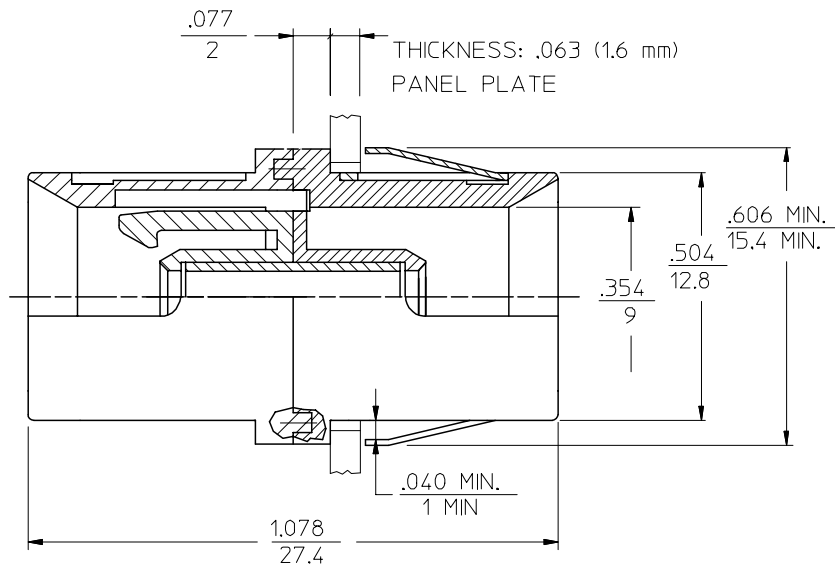

P/N OF ADAPTER	MATERIAL OF SPLIT SLEEVE	COLOR OF ADAPTER SHELL
86170-0000	ZR	BLACK
86171-0000	PHOSPHOR BRONZE	
86170-0020	ZR	GREEN
86171-0020	PHOSPHOR BRONZE	
86170-0030	ZR	RED
86171-0030	PHOSPHOR BRONZE	
86170-0050	ZR	BLUE
86194-0170	PHOSPHOR BRONZE	BLACK
86194-0730	PHOSPHOR BRONZE	RED

RECOMMENDED MOUNTING HOLE

- NOTES:
- ALL DIMENSIONS ARE GIVEN IN $\frac{\text{INCHES}}{\text{mm}}$.
 - DUST CAPS ARE NOT SHOWN.

RESTRICTED RELEASE
DRAWING MAY CHANGE WITHOUT
CUSTOMER NOTIFICATION

Fiber Optics Division Downers Grove, Illinois			
TITLE:	BSC BACK PANEL ADAPTER	Size	Scale
Drawing No.	861XX-00X0 CD	B	4:1
			REV. Sheet 1 of 1