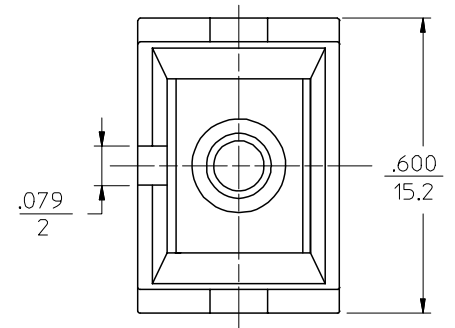

P/N OF ADAPTER	MATERIAL OF SPLIT SLEEVE	COLOR OF ADAPTER SHELL
86170-0000	ZR	BLACK
86171-0000	PHOSPHOR BRONZE	
86170-0020	ZR	GREEN
86171-0020	PHOSPHOR BRONZE	
86170-0030	ZR	RED
86171-0030	PHOSPHOR BRONZE	
86170-0050	ZR	BLUE
86194-0170	PHOSPHOR BRONZE	BLACK
86194-0730	PHOSPHOR BRONZE	RED

RECOMMENDED MOUNTING HOLE

- NOTES:
- ALL DIMENSIONS ARE GIVEN IN $\frac{\text{INCHES}}{\text{mm}}$.
 - DUST CAPS ARE NOT SHOWN.

RESTRICTED RELEASE
DRAWING MAY CHANGE WITHOUT
CUSTOMER NOTIFICATION

Fiber Optics Division Downers Grove, Illinois			
TITLE:	BSC BACK PANEL ADAPTER	Size	Scale
Drawing No.	861XX-00X0 CD	B	4:1
			REV. Sheet 1 of 1