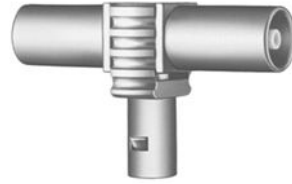

SUMMARY

Image is for illustrative purpose only

Wires

Coax 1

Series 00
Termination type Coupler/adapter/bridge
IP rating 50
AWG wire size 0.00 - 0.00
Cable Ø 0.00 - 0.00 mm
Status active

Download

[Request a quote](#)
[Catalog](#)

TECHNICAL DETAILS

Mechanics

Shell Style/Model FTA*: T-plug with two in line receptacles
Keying Circular (can rotate)
Housing Material Brass (nickel plated [SAE AMS QQ N 290]) shell, collet nut, latch sleeve and mid pieces
Weight 7.18 g

Performance

Configuration 00.250 : 1 Coax (50 Ohm)
Insulator T: PTFE
Rated Current 4 Amps

Specifications

Contact Type: Coaxial 50 Ohm
Test voltage: 1.1 kV (rms)

Others

Endurance (Shell): 5000 mating cycles
F ret (min): 100 N
Salt Spray Corrosion: >144 hr