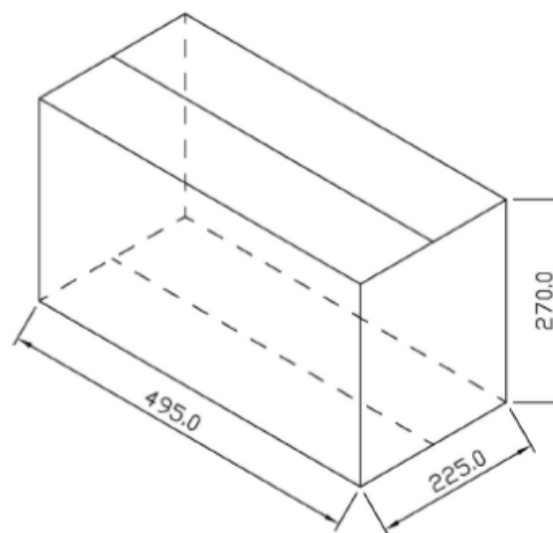

REVISED: 04.10.2020

ABRACON IS
 ISO9001-2015
 CERTIFIED

4G/LTE External Antenna

AEACAC198013-S698

198.0 x Ø13.0 mm
RoHS/RoHS II Compliant

Pb MSL = N/A: NOT APPLICABLE

DIMENSIONS:

Parameters	Description
RF Connector	SMA Male
Mounting Type	Connector mount

PACKAGING:

Each 495 x 225 x 270 mm size carton includes 500 pcs antenna, 13kgs/carton.

Unit: mm

5101 Hidden Creek Ln Spicewood TX 78669
Phone: 512-371-6159 | Fax: 512-351-8858
For terms and conditions of sales, please visit:
www.abracon.com