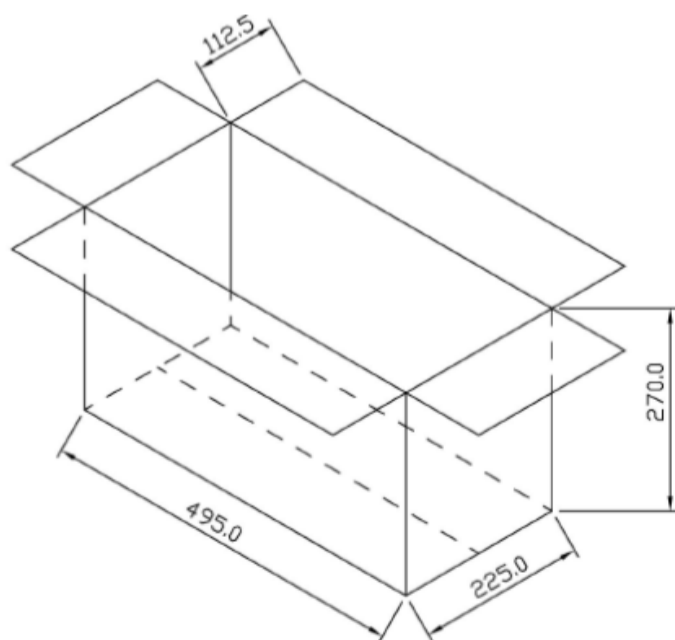

REVISED: 04.10.2020

ABRACON IS
 ISO9001-2015
 CERTIFIED

4G/LTE External Antenna

AEACAC198013-S698

198.0 x Ø13.0 mm
RoHS/RoHS II Compliant

Pb MSL = N/A: NOT APPLICABLE

DIMENSIONS:

Parameters	Description
RF Connector	SMA Male
Mounting Type	Connector mount

PACKAGING:

Each 495 x 225 x 270 mm size carton includes 500 pcs antenna, 13kgs/carton.

Unit: mm

5101 Hidden Creek Ln Spicewood TX 78669
Phone: 512-371-6159 | Fax: 512-351-8858
For terms and conditions of sales, please visit:
www.abracon.com