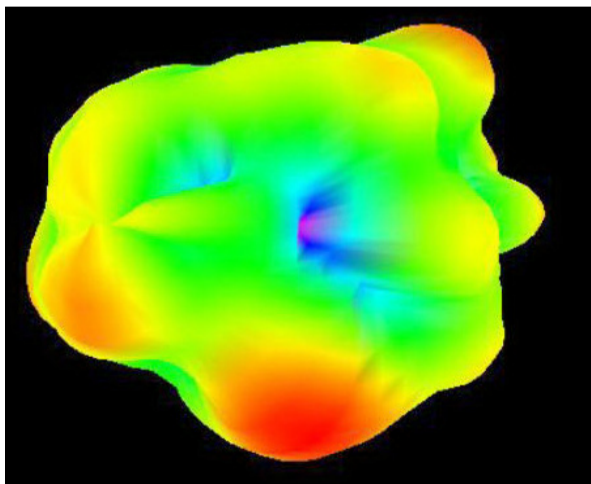

XY Plane

XZ Plane

YZ Plane

Antenna 3D Patterns 700 MHz

824 MHz

868 MHz

4G/LTE External Antenna

AEACAC198013-S698

Pb | 198.0 x Ø13.0 mm
RoHS/RoHS II Compliant
 MSL = N/A: NOT APPLICABLE

RADIATION PATTERNS

960 MHz

1710 MHz

1850 MHz

1990 MHz

2170 MHz

2690 MHz