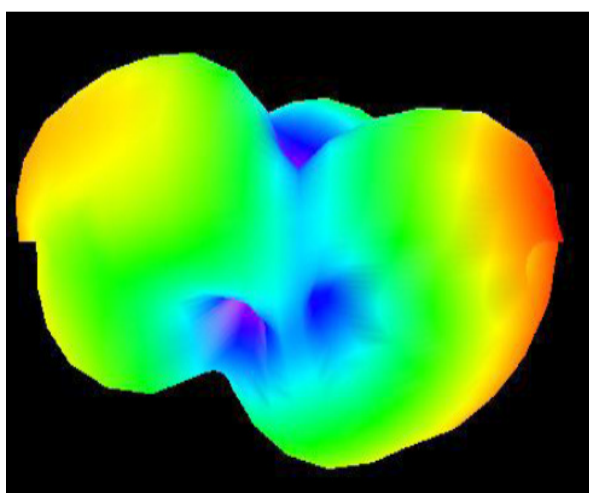

RETURN - LOSS CHARACTERISTICS

S11 Return-Loss

4G/LTE External Antenna

AEACAC198013-S698

198.0 x Ø13.0 mm
RoHS/RoHS II Compliant

MSL = N/A: NOT APPLICABLE

RADIATION PATTERNS

Antenna 2D Patterns

XY Plane

XZ Plane

YZ Plane

Antenna 3D Patterns 700 MHz

824 MHz

868 MHz

4G/LTE External Antenna

AEACAC198013-S698

Pb | 198.0 x Ø13.0 mm
RoHS/RoHS II Compliant
 MSL = N/A: NOT APPLICABLE

RADIATION PATTERNS

960 MHz

1710 MHz

1850 MHz

1990 MHz

2170 MHz

2690 MHz