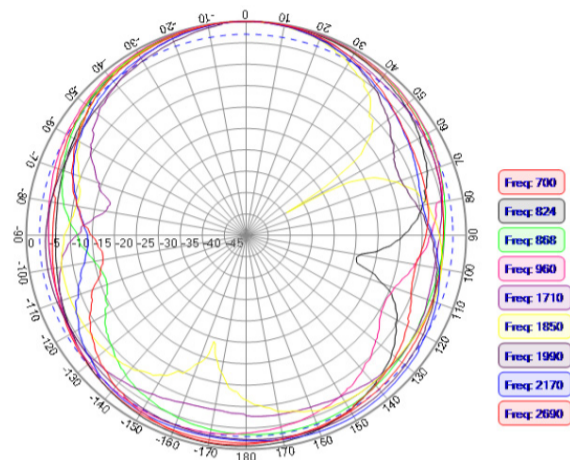

4G/LTE External Antenna

AEACAC198013-S698

198.0 x Ø13.0 mm
RoHS/RoHS II Compliant

MSL = N/A: NOT APPLICABLE

FEATURES

- Operates in 698-960 MHz and 1710-2655 MHz
- Gain of 3dBi
- VSWR \leq 3.0
- Input of 10W

APPLICATIONS

- 4G/LTE
- 2G/3G/4G radios
- LTE radios
- Gateways
- Set-Top Boxes
- Security
- IoT

ELECTRICAL SPECIFICATIONS

Parameters	min	Typ.	Max.	Units	Note
Frequency Range		698~960/1710~2655		MHz	
VSWR			3.0		
Polarization Model		Linear			
Impedance		50		Ω	
Gain		3		dBi	
Operating Temperature	-40		+85	$^{\circ}\text{C}$	
Input Power			10	W	

RETURN - LOSS CHARACTERISTICS

S11 Return-Loss

4G/LTE External Antenna

AEACAC198013-S698

198.0 x Ø13.0 mm
RoHS/RoHS II Compliant

MSL = N/A: NOT APPLICABLE

RADIATION PATTERNS

Antenna 2D Patterns

XY Plane

XZ Plane

YZ Plane

Antenna 3D Patterns 700 MHz

824 MHz

868 MHz

4G/LTE External Antenna

AEACAC198013-S698