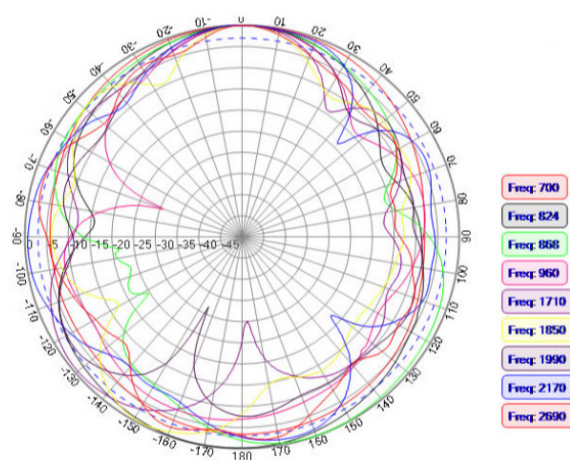

4G/LTE External Antenna

AEACAC198013-S698

198.0 x Ø13.0 mm
RoHS/RoHS II Compliant

MSL = N/A: NOT APPLICABLE

FEATURES

- Operates in 698-960 MHz and 1710-2655 MHz
- Gain of 3dBi
- VSWR \leq 3.0
- Input of 10W

APPLICATIONS

- 4G/LTE
- 2G/3G/4G radios
- LTE radios
- Gateways
- Set-Top Boxes
- Security
- IoT

ELECTRICAL SPECIFICATIONS

Parameters	min	Typ.	Max.	Units	Note
Frequency Range		698~960/1710~2655		MHz	
VSWR			3.0		
Polarization Model		Linear			
Impedance		50		Ω	
Gain		3		dBi	
Operating Temperature	-40		+85	$^{\circ}\text{C}$	
Input Power			10	W	

RETURN - LOSS CHARACTERISTICS

S11 Return-Loss

4G/LTE External Antenna

AEACAC198013-S698

198.0 x Ø13.0 mm
RoHS/RoHS II Compliant

MSL = N/A: NOT APPLICABLE

RADIATION PATTERNS

Antenna 2D Patterns

XY Plane

XZ Plane

YZ Plane

Antenna 3D Patterns 700 MHz

824 MHz

868 MHz

4G/LTE External Antenna

AEACAC198013-S698