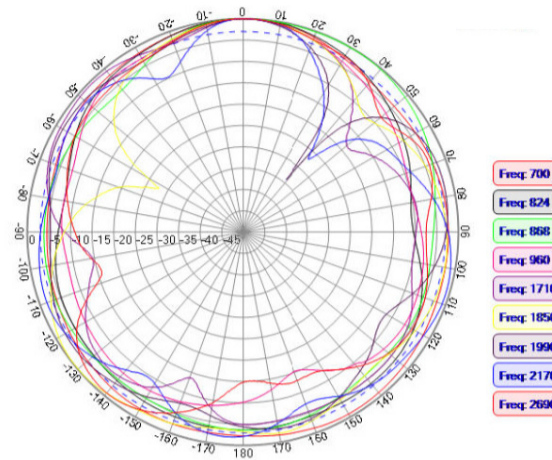

4G/LTE External Antenna

AEACAC198013-S698

198.0 x Ø13.0 mm
RoHS/RoHS II Compliant

MSL = N/A: NOT APPLICABLE

FEATURES

- Operates in 698-960 MHz and 1710-2655 MHz
- Gain of 3dBi
- VSWR \leq 3.0
- Input of 10W

APPLICATIONS

- 4G/LTE
- 2G/3G/4G radios
- LTE radios
- Gateways
- Set-Top Boxes
- Security
- IoT

ELECTRICAL SPECIFICATIONS

Parameters	min	Typ.	Max.	Units	Note
Frequency Range		698~960/1710~2655		MHz	
VSWR			3.0		
Polarization Model		Linear			
Impedance		50		Ω	
Gain		3		dBi	
Operating Temperature	-40		+85	$^{\circ}\text{C}$	
Input Power			10	W	

RETURN - LOSS CHARACTERISTICS

S11 Return-Loss

4G/LTE External Antenna

AEACAC198013-S698

198.0 x Ø13.0 mm
RoHS/RoHS II Compliant

MSL = N/A: NOT APPLICABLE

RADIATION PATTERNS

Antenna 2D Patterns

XY Plane

XZ Plane

YZ Plane

Antenna 3D Patterns 700 MHz

824 MHz

868 MHz

4G/LTE External Antenna

AEACAC198013-S698