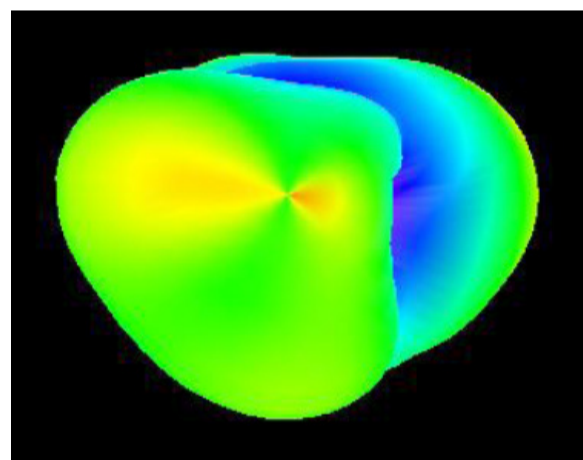

RETURN - LOSS CHARACTERISTICS

S11 Return-Loss

4G/LTE External Antenna

AEACAC198013-S698

198.0 x Ø13.0 mm
RoHS/RoHS II Compliant

MSL = N/A: NOT APPLICABLE

RADIATION PATTERNS

Antenna 2D Patterns

XY Plane

XZ Plane

YZ Plane

Antenna 3D Patterns 700 MHz

824 MHz

868 MHz

4G/LTE External Antenna

AEACAC198013-S698

Pb | 198.0 x Ø13.0 mm
RoHS/RoHS II Compliant
 MSL = N/A: NOT APPLICABLE

RADIATION PATTERNS

960 MHz

1710 MHz

1850 MHz

1990 MHz

2170 MHz

2690 MHz