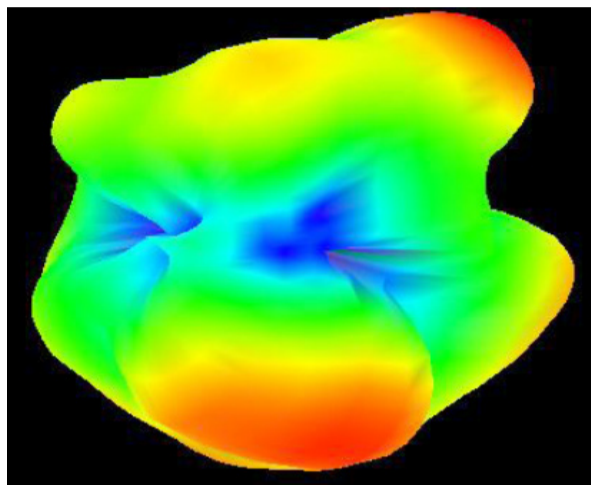

RETURN - LOSS CHARACTERISTICS

S11 Return-Loss

4G/LTE External Antenna

AEACAC198013-S698

198.0 x Ø13.0 mm
RoHS/RoHS II Compliant

MSL = N/A: NOT APPLICABLE

RADIATION PATTERNS

Antenna 2D Patterns

XY Plane

XZ Plane

YZ Plane

Antenna 3D Patterns 700 MHz

824 MHz

868 MHz

4G/LTE External Antenna

AEACAC198013-S698

Pb | 198.0 x Ø13.0 mm
RoHS/RoHS II Compliant
 MSL = N/A: NOT APPLICABLE

RADIATION PATTERNS

960 MHz

1710 MHz

1850 MHz

1990 MHz

2170 MHz

2690 MHz