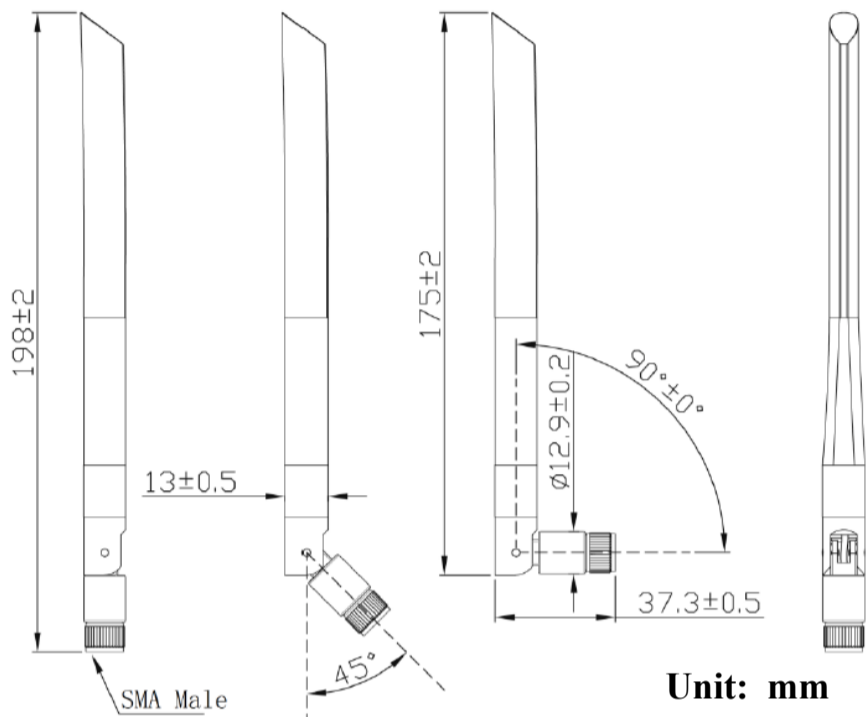

Pb | 198.0 x Ø13.0 mm
RoHS/RoHS II Compliant
 MSL = N/A: NOT APPLICABLE

RADIATION PATTERNS

960 MHz

1710 MHz

1850 MHz

1990 MHz

2170 MHz

2690 MHz

REVISED: 04.10.2020

ABRACON IS
 ISO9001-2015
 CERTIFIED

4G/LTE External Antenna

AEACAC198013-S698

198.0 x Ø13.0 mm
RoHS/RoHS II Compliant

Pb MSL = N/A: NOT APPLICABLE

DIMENSIONS:

Parameters	Description
RF Connector	SMA Male
Mounting Type	Connector mount

PACKAGING:

Each 495 x 225 x 270 mm size carton includes 500 pcs antenna, 13kgs/carton.

Unit: mm

5101 Hidden Creek Ln Spicewood TX 78669
Phone: 512-371-6159 | Fax: 512-351-8858
For terms and conditions of sales, please visit:
www.abracon.com