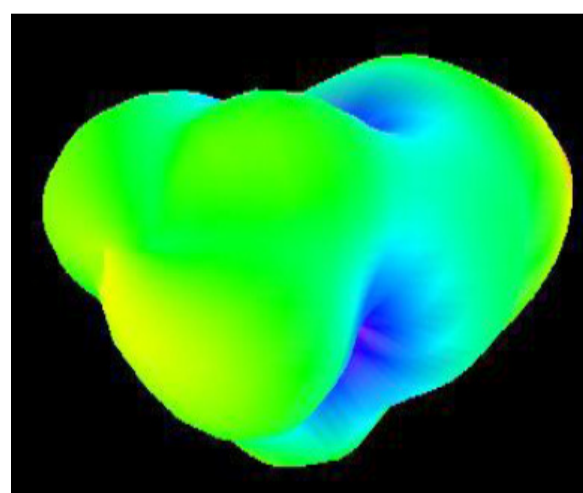

RETURN - LOSS CHARACTERISTICS

S11 Return-Loss

4G/LTE External Antenna

AEACAC198013-S698

198.0 x Ø13.0 mm
RoHS/RoHS II Compliant

MSL = N/A: NOT APPLICABLE

RADIATION PATTERNS

Antenna 2D Patterns

XY Plane

XZ Plane

YZ Plane

Antenna 3D Patterns 700 MHz

824 MHz

868 MHz

4G/LTE External Antenna

AEACAC198013-S698