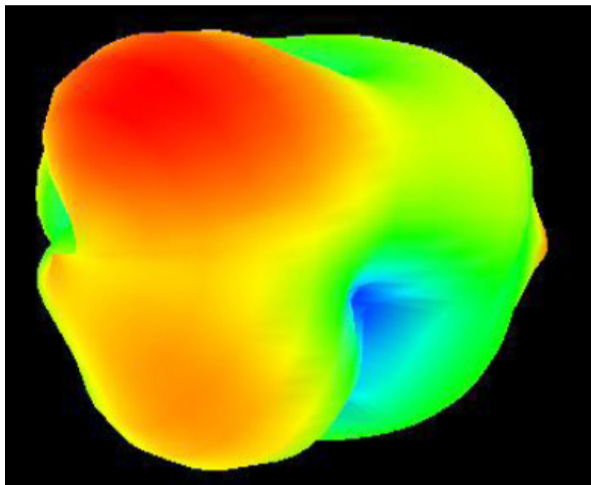

RETURN - LOSS CHARACTERISTICS

S11 Return-Loss

4G/LTE External Antenna

AEACAC198013-S698

198.0 x Ø13.0 mm
RoHS/RoHS II Compliant

MSL = N/A: NOT APPLICABLE

RADIATION PATTERNS

Antenna 2D Patterns

XY Plane

XZ Plane

YZ Plane

Antenna 3D Patterns 700 MHz

824 MHz

868 MHz

4G/LTE External Antenna

AEACAC198013-S698

Pb | 198.0 x Ø13.0 mm
RoHS/RoHS II Compliant
 MSL = N/A: NOT APPLICABLE

RADIATION PATTERNS

960 MHz

1710 MHz

1850 MHz

1990 MHz

2170 MHz

2690 MHz