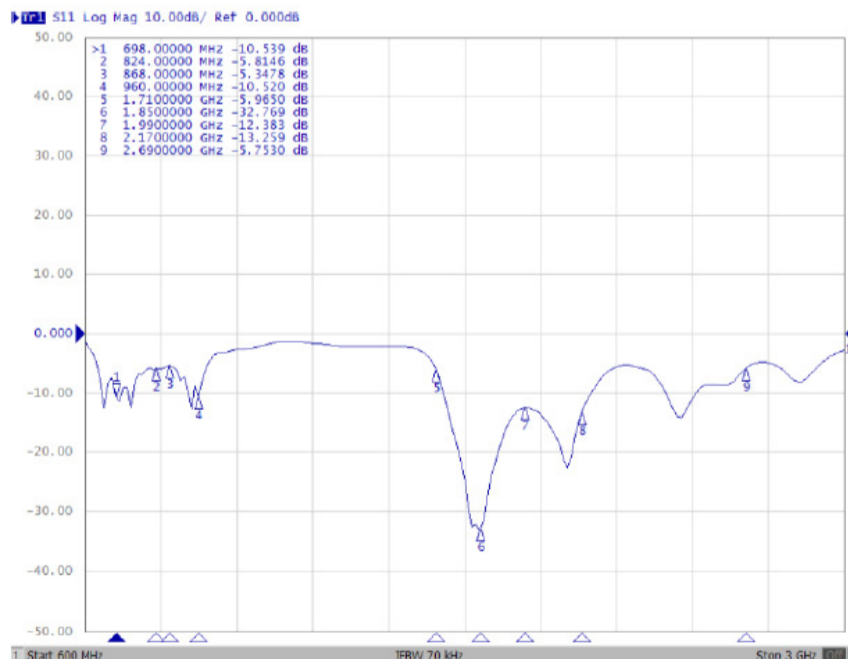

4G/LTE External Antenna

AEACAC198013-S698

198.0 x Ø13.0 mm
RoHS/RoHS II Compliant

MSL = N/A: NOT APPLICABLE

FEATURES

- Operates in 698-960 MHz and 1710-2655 MHz
- Gain of 3dBi
- VSWR \leq 3.0
- Input of 10W

APPLICATIONS

- 4G/LTE
- 2G/3G/4G radios
- LTE radios
- Gateways
- Set-Top Boxes
- Security
- IoT

ELECTRICAL SPECIFICATIONS

Parameters	min	Typ.	Max.	Units	Note
Frequency Range		698~960/1710~2655		MHz	
VSWR			3.0		
Polarization Model		Linear			
Impedance		50		Ω	
Gain		3		dBi	
Operating Temperature	-40		+85	$^{\circ}\text{C}$	
Input Power			10	W	

RETURN - LOSS CHARACTERISTICS

S11 Return-Loss

4G/LTE External Antenna

AEACAC198013-S698

198.0 x Ø13.0 mm
RoHS/RoHS II Compliant

MSL = N/A: NOT APPLICABLE

RADIATION PATTERNS

Antenna 2D Patterns

Pb | 198.0 x Ø13.0 mm
RoHS/RoHS II Compliant
 MSL = N/A: NOT APPLICABLE

RADIATION PATTERNS

960 MHz

1710 MHz

1850 MHz

1990 MHz

2170 MHz

2690 MHz