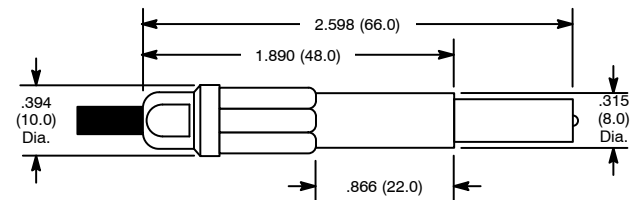

TL-022

Specifications

IEC 1010 Rating: 1000V CAT3 ☐ 20 Amps