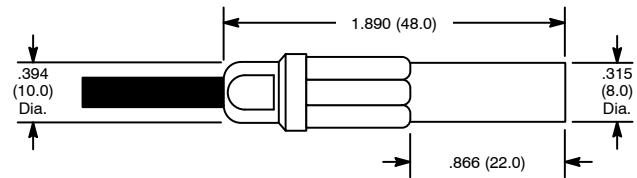

TL-021

Specifications

IEC 1010 Rating: 1000V CAT3 ☐ 20 Amps